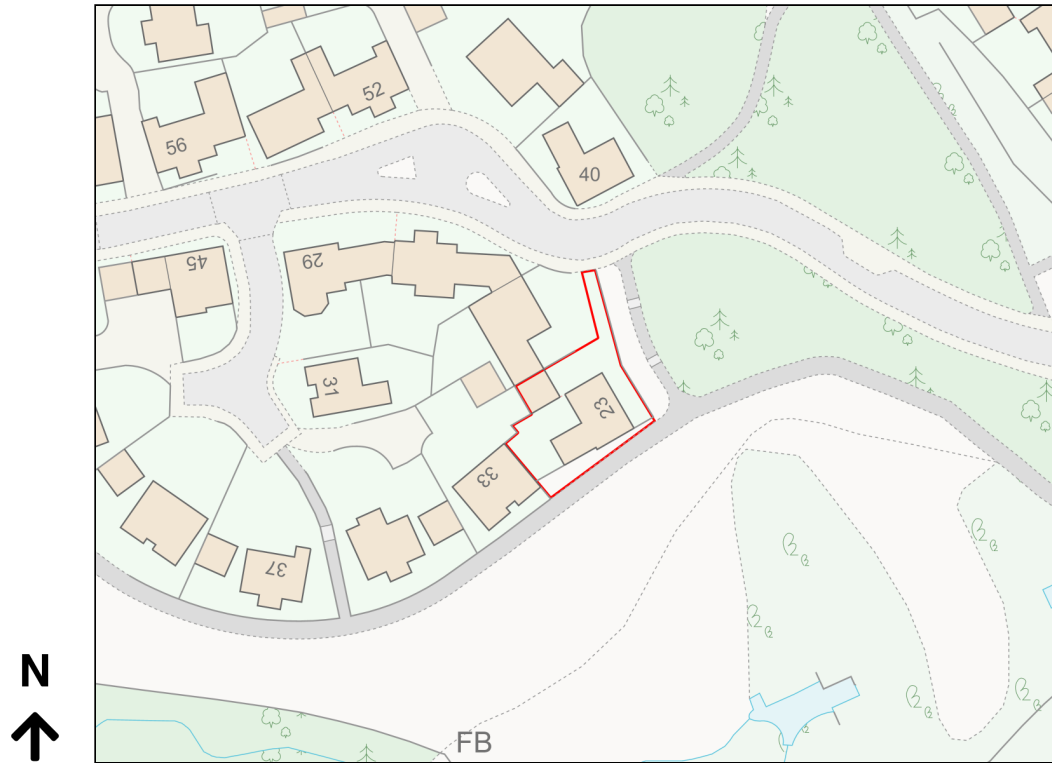

Location Plan

Site Address: 23, Theynes Croft, Long Ashton, BS41 9NA

Date Produced: 10-Nov-2023

Scale: 1:1250 @A4

Planning Portal Reference: PP-12596323v1