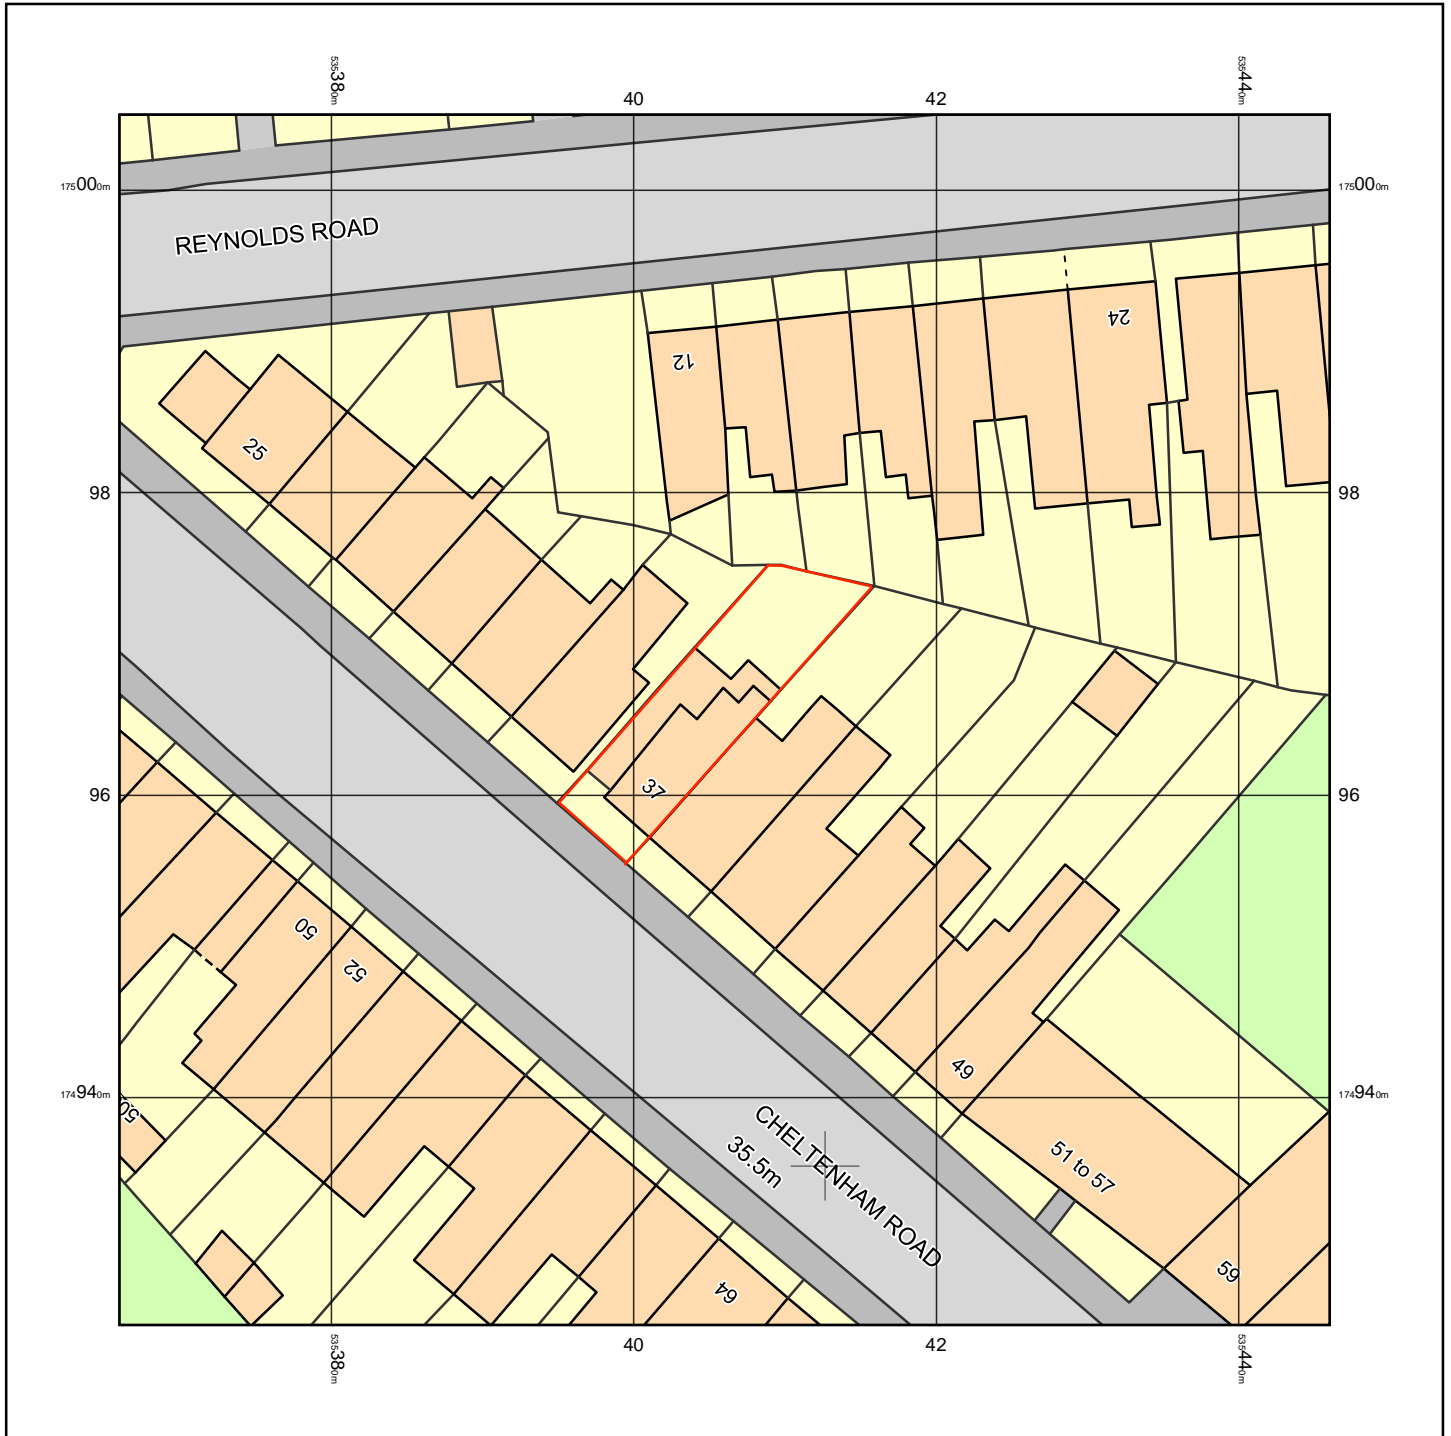

37, CHELTENHAM ROAD, LONDON, SE15 3AF

Supplied by: www.ukmapcentre.com

Serial No: 266221

Centre Coordinates: 535406,174965

Production Date: 20/06/2023 21:59:54

© Crown copyright and database rights 2023 Ordnance Survey 100048957. The representation of road, track or path is no evidence of a boundary or right of way. The representation of features as lines is no evidence of a property boundary.

0m 1cm = 5m 25m
Scale 1:500