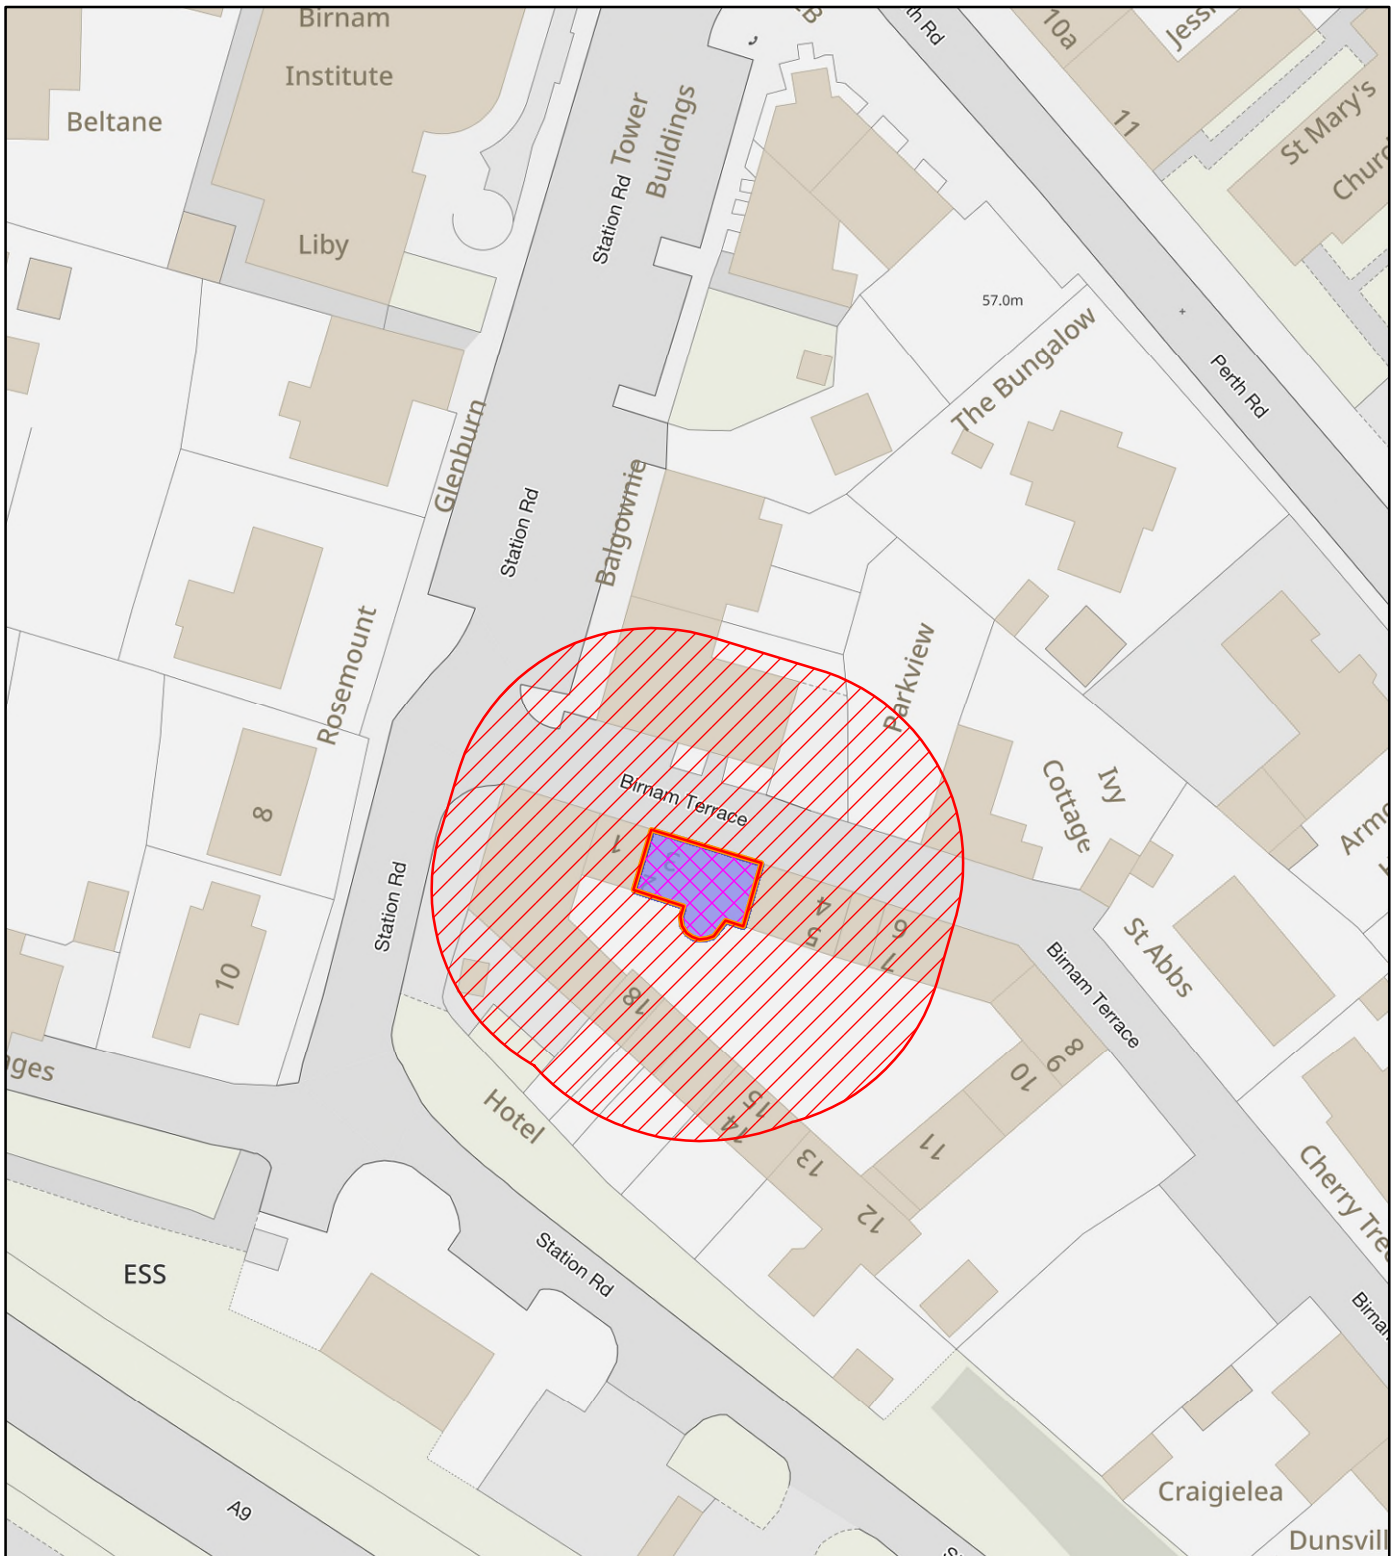

## NEIGHBOUR NOTIFICATION

Location Plan showing planning application site

This map is for Neighbour Notification ONLY. It must not be reproduced or used for any other purpose.

© Crown copyright [and database rights] 2023 OS 100016971. You are permitted to use this data solely to enable you to respond to, or interact with, the organisation that provided you with the data. You are not permitted to copy, sub-licence, distribute or sell any of this data to third parties in any form.