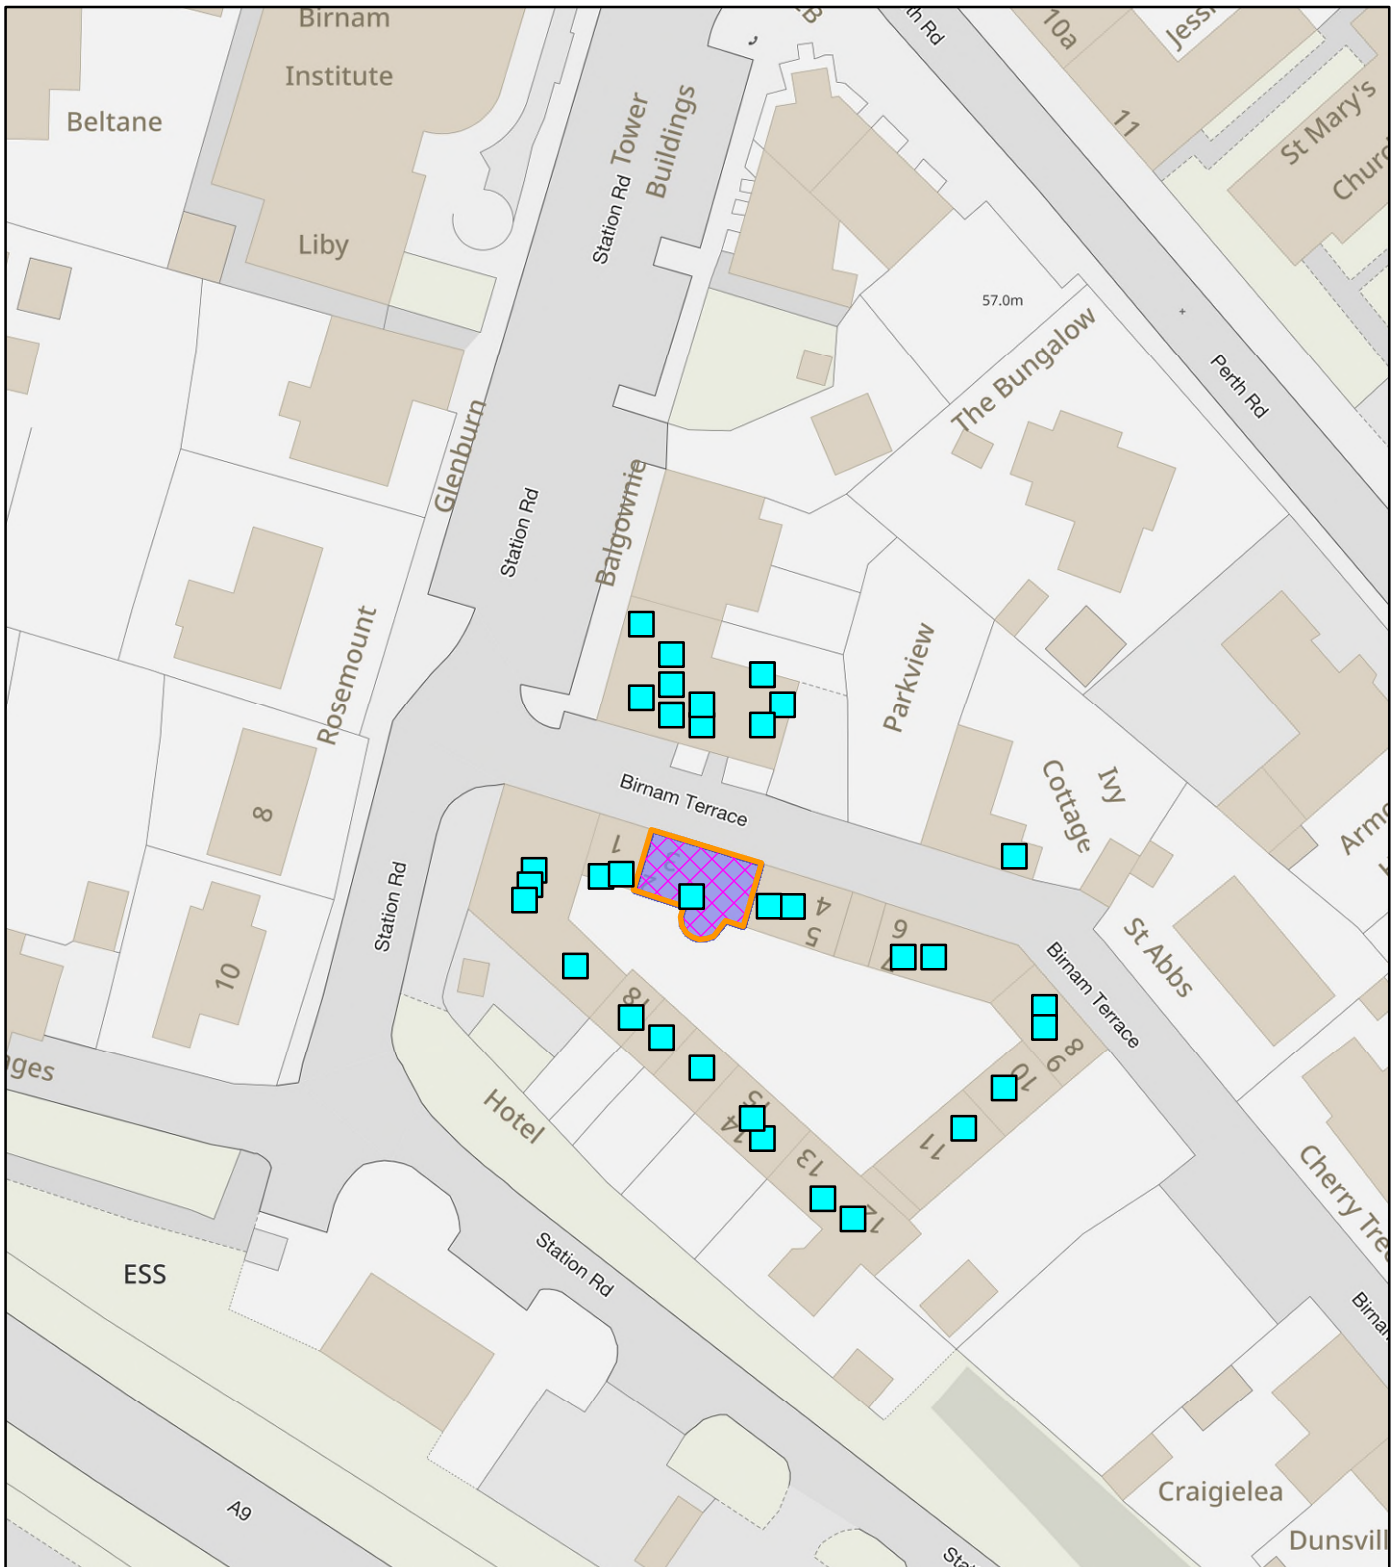

## NEIGHBOUR NOTIFICATION

Location Plan showing planning application site

This map is for Neighbour Notification ONLY. It must not be reproduced or used for any other purpose.

© Crown copyright [and database rights] 2023 OS 100016971. You are permitted to use this data solely to enable you to respond to, or interact with, the organisation that provided you with the data. You are not permitted to copy, sub-licence, distribute or sell any of this data to third parties in any form.