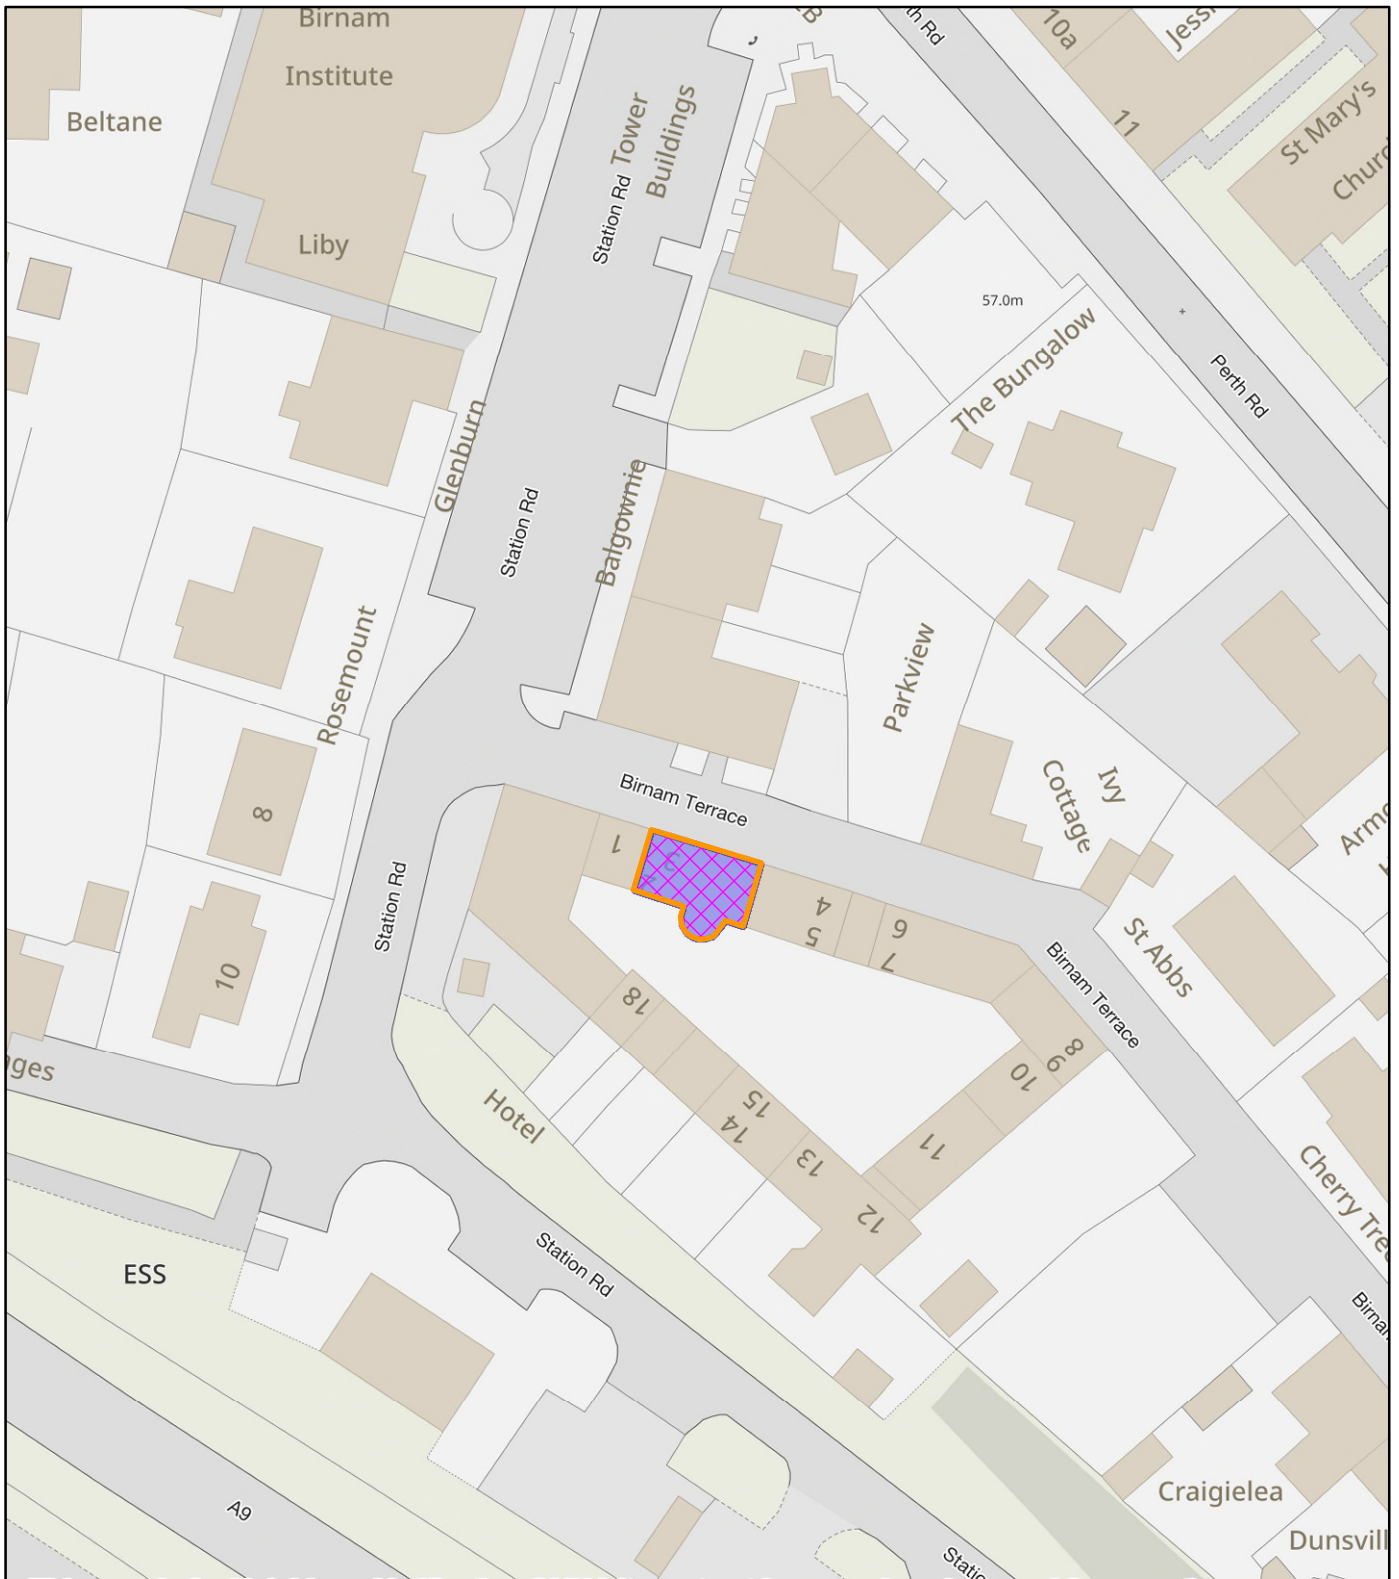

## NEIGHBOUR NOTIFICATION

Location Plan showing planning application site

This map is for Neighbour Notification ONLY. It must not be reproduced or used for any other purpose.

© Crown copyright [and database rights] 2023 OS 100016971. You are permitted to use this data solely to enable you to respond to, or interact with, the organisation that provided you with the data. You are not permitted to copy, sub-licence, distribute or sell any of this data to third parties in any form.