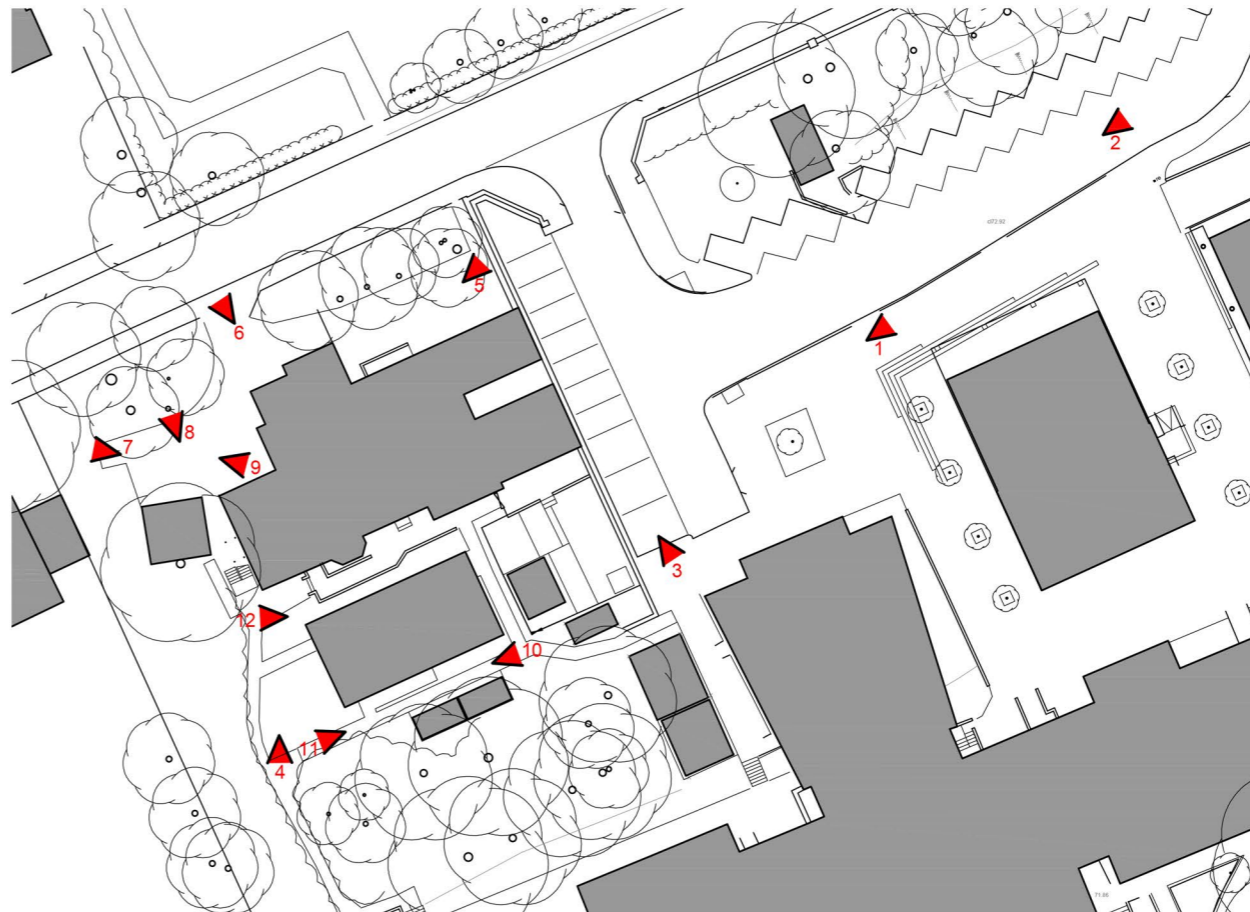

7

8

Rev: Date Drawn By / Checked By

Project

Music School

Client

Peter Symonds College

Drawing

Existing Building Photographs

Date Scale

Sept 23 NTS @ A3

Project No Drawing No Revision

220302 006 P01

Richmond House | Main Road | Otterbourne
Winchester Hampshire | SO21 2EQ
tkls.co.uk | Office@tkls.co.uk | 01962 714007