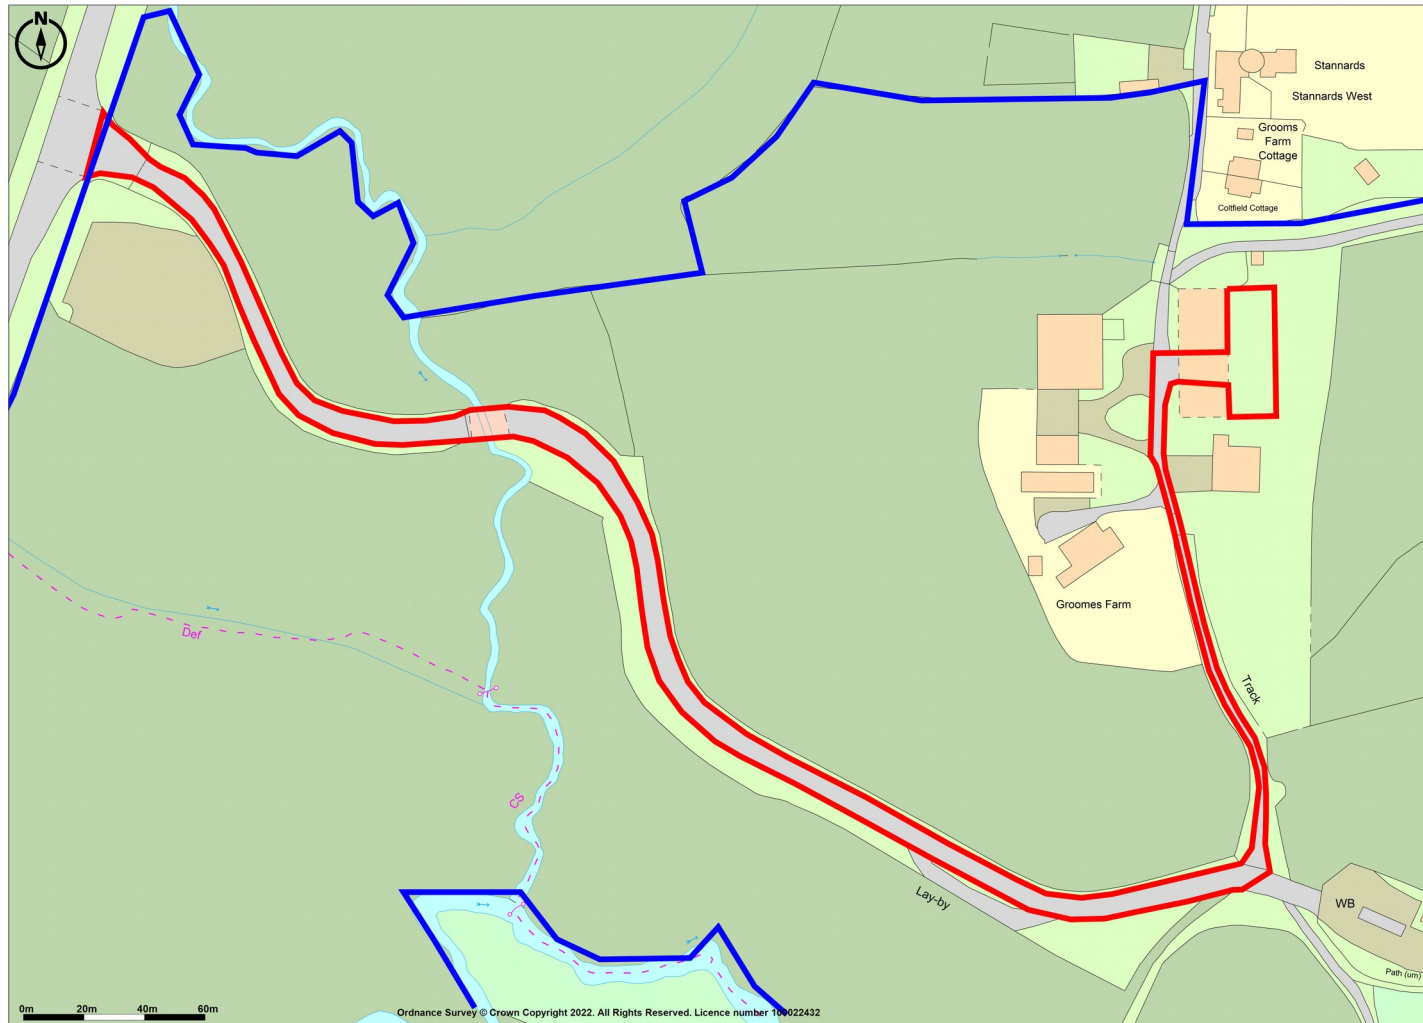

Site Location Plan

Promap

● LANDMARK INFORMATION

Ordnance Survey Crown Copyright 2022. All rights reserved.
Licence number 100022432.

Plotted Scale - 1:2500. Paper Size – A4