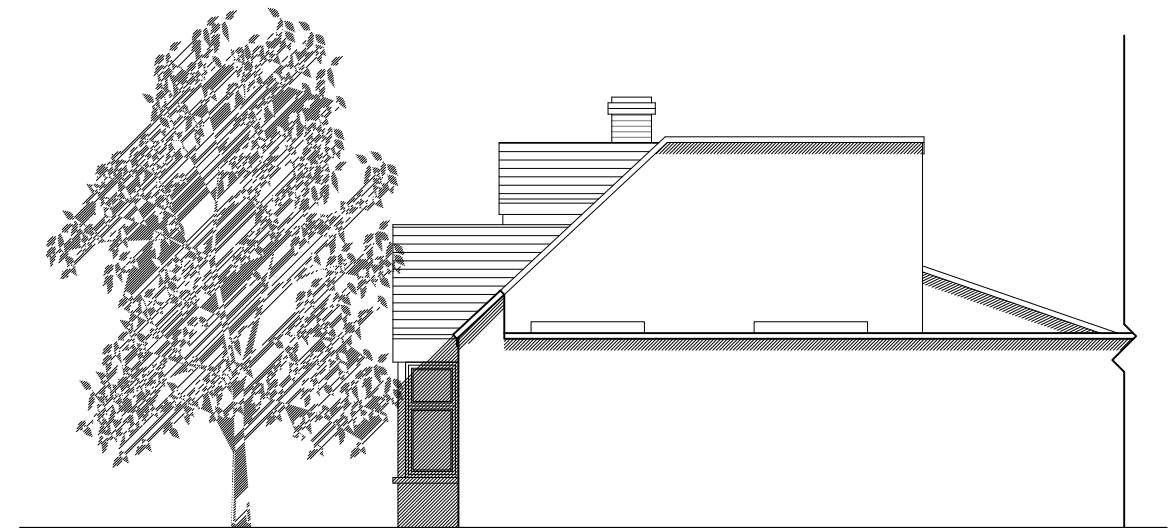

FRONT ELEVATION

SIDE ELEVATION

REAR ELEVATION

SIDE ELEVATION

CLIENT  
Kevin Dennington

JOB NO.  
W2122

JOB TITLE  
Sycamore View  
The Green  
Cheersley

DATE  
October 2023

SCALE  
1:100 @ A3

DRAWING NO.  
12 B

DRAWING TITLE  
Proposed Elevations

REVISION

A Nov 2023 Flat rooflights added

B Nov 2023 Roof over the front bay window amended

2 The Rise, Kingston Blount, Chinnor  
Oxfordshire, OX39 4RY  
01844 354639, enquiries@wolstenholme-ltd.com