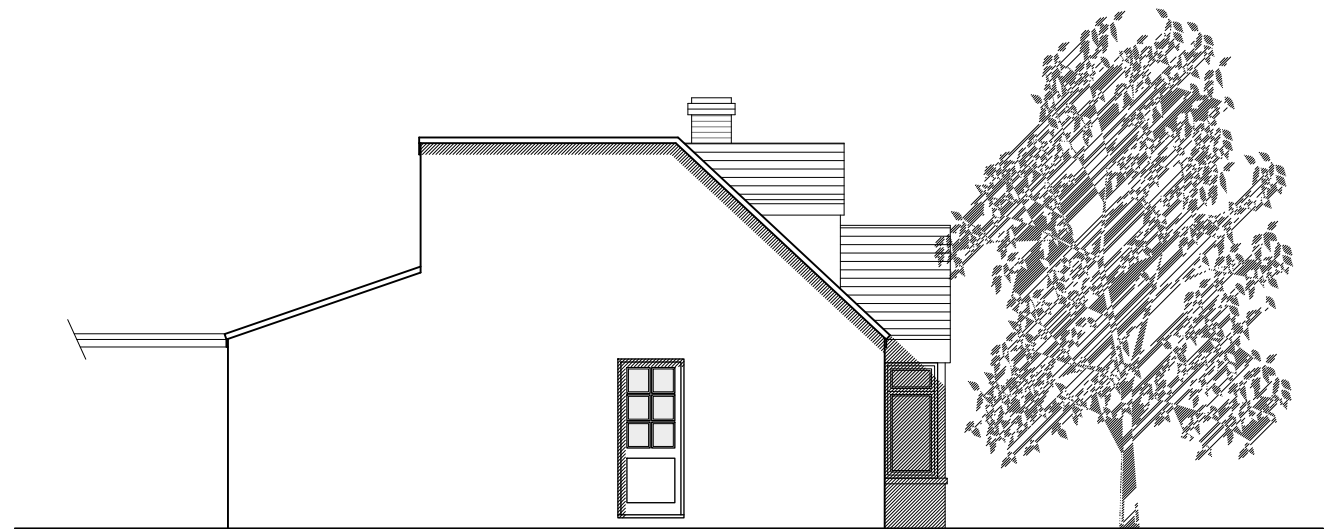

FRONT ELEVATION

SIDE ELEVATION

REAR ELEVATION

SIDE ELEVATION

CLIENT  
Kevin Dennington

JOB NO.  
W2122

JOB TITLE  
Sycamore View  
The Green  
Cheersley

DATE  
October 2023

SCALE  
1:100 @ A3

DRAWING NO.  
12 B

DRAWING TITLE  
Proposed Elevations

REVISION

A Nov 2023 Flat rooflights added

B Nov 2023 Roof over the front bay window amended

2 The Rise, Kingston Blount, Chinnor  
Oxfordshire, OX39 4RY  
01844 354639, enquiries@wolstenholme-ltd.com