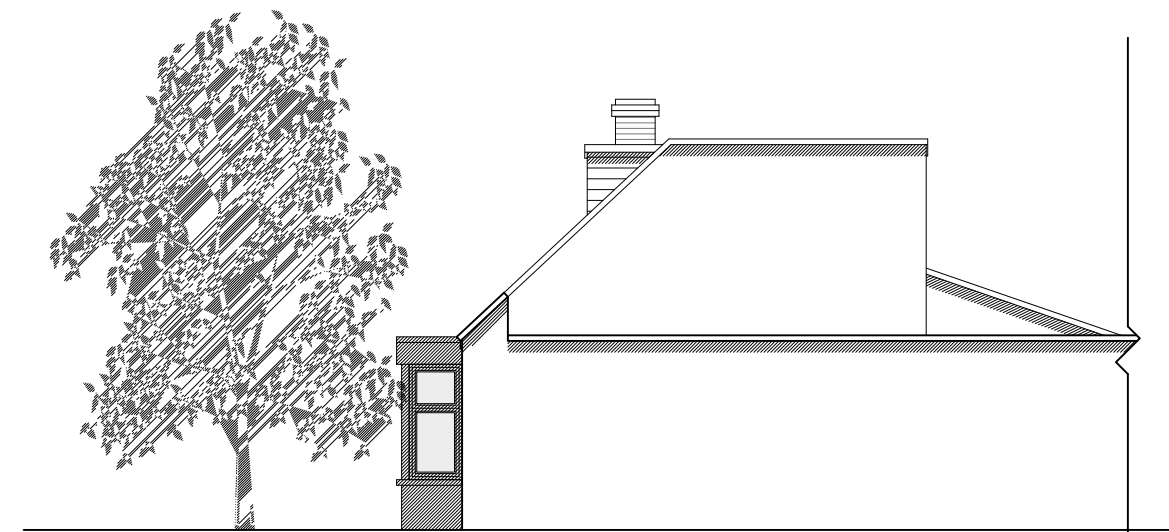

FRONT ELEVATION

SIDE ELEVATION

REAR ELEVATION

SIDE ELEVATION

CLIENT
Kevin Dennington

JOB NO.
W2122

JOB TITLE
Sycamore View
The Green
Cheersley

DATE
July 2023

SCALE
1:100 @ A3

DRAWING NO.
03

DRAWING TITLE
Existing Elevations

REVISION
-

2 The Rise, Kingston Blount, Chinnor
Oxfordshire, OX39 4RY
01844 354639, enquiries@wolstenholme-ltd.com

Drawing remains copyright of the Architect.
Dimensional discrepancies to be referred to the Architect.