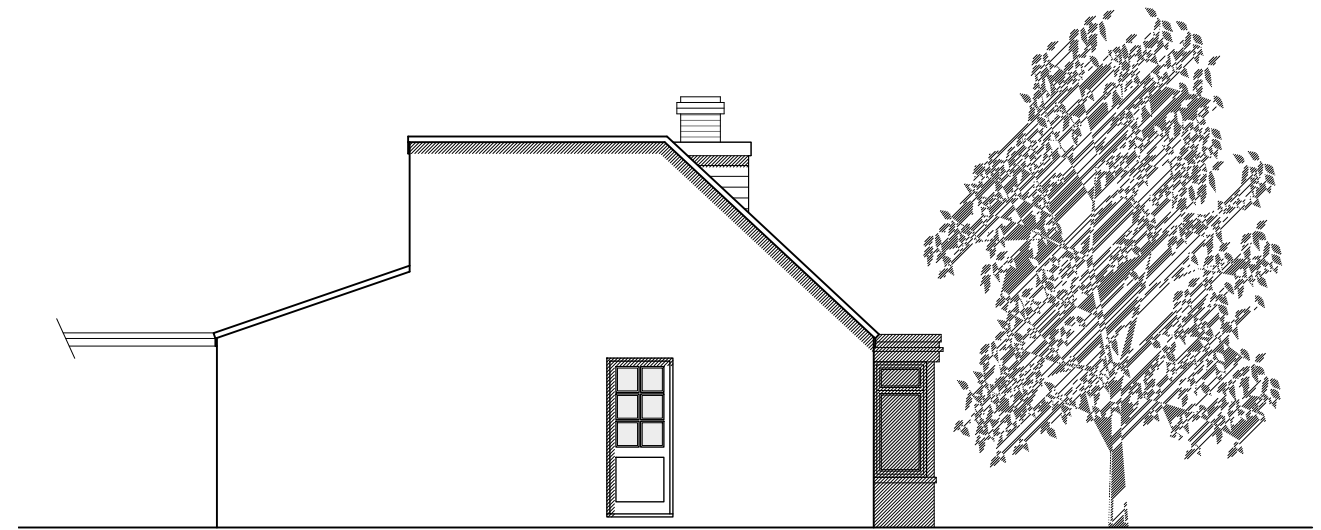

FRONT ELEVATION

SIDE ELEVATION

REAR ELEVATION

SIDE ELEVATION

CLIENT
Kevin Dennington

JOB NO.
W2122

JOB TITLE
Sycamore View
The Green
Cheersley

DATE
July 2023

SCALE
1:100 @ A3

DRAWING NO.
03

DRAWING TITLE
Existing Elevations

REVISION
-

2 The Rise, Kingston Blount, Chinnor
Oxfordshire, OX39 4RY
01844 354639, enquiries@wolstenholme-ltd.com

Drawing remains copyright of the Architect.
Dimensional discrepancies to be referred to the Architect.