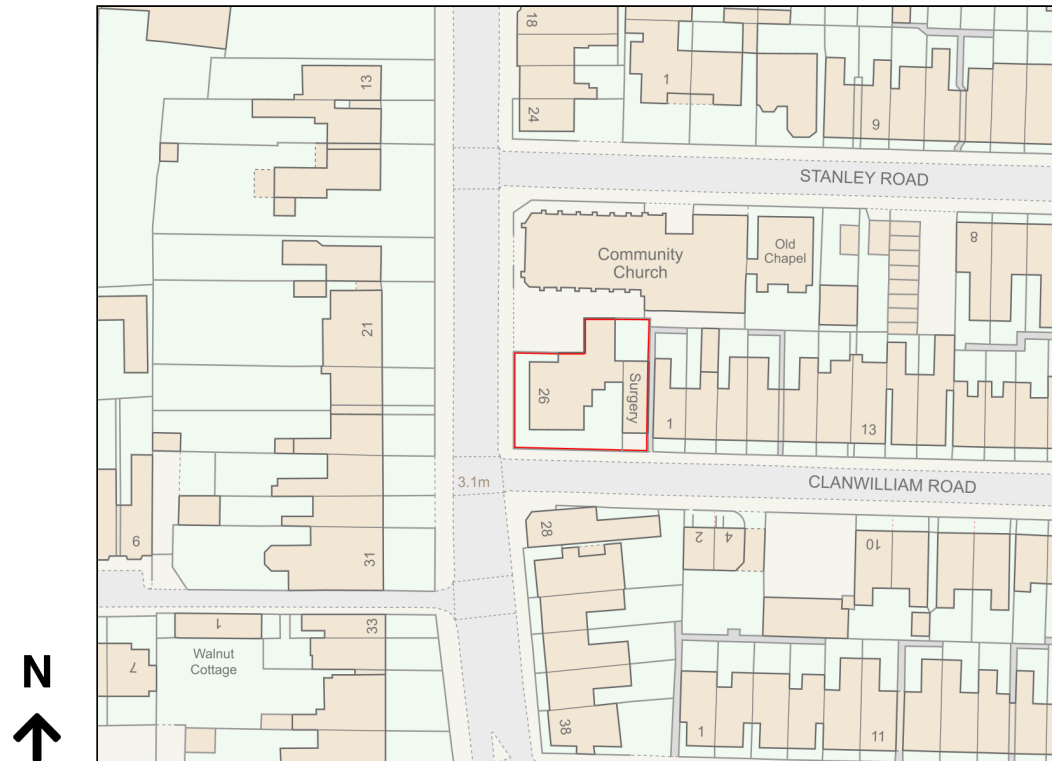

Location Plan

Site Address: The Cedars, 26, Victoria Road, Deal, CT14 7BJ

Date Produced: 30-Oct-2023

Scale: 1:1250 @A4

Planning Portal Reference: PP-12423182v1