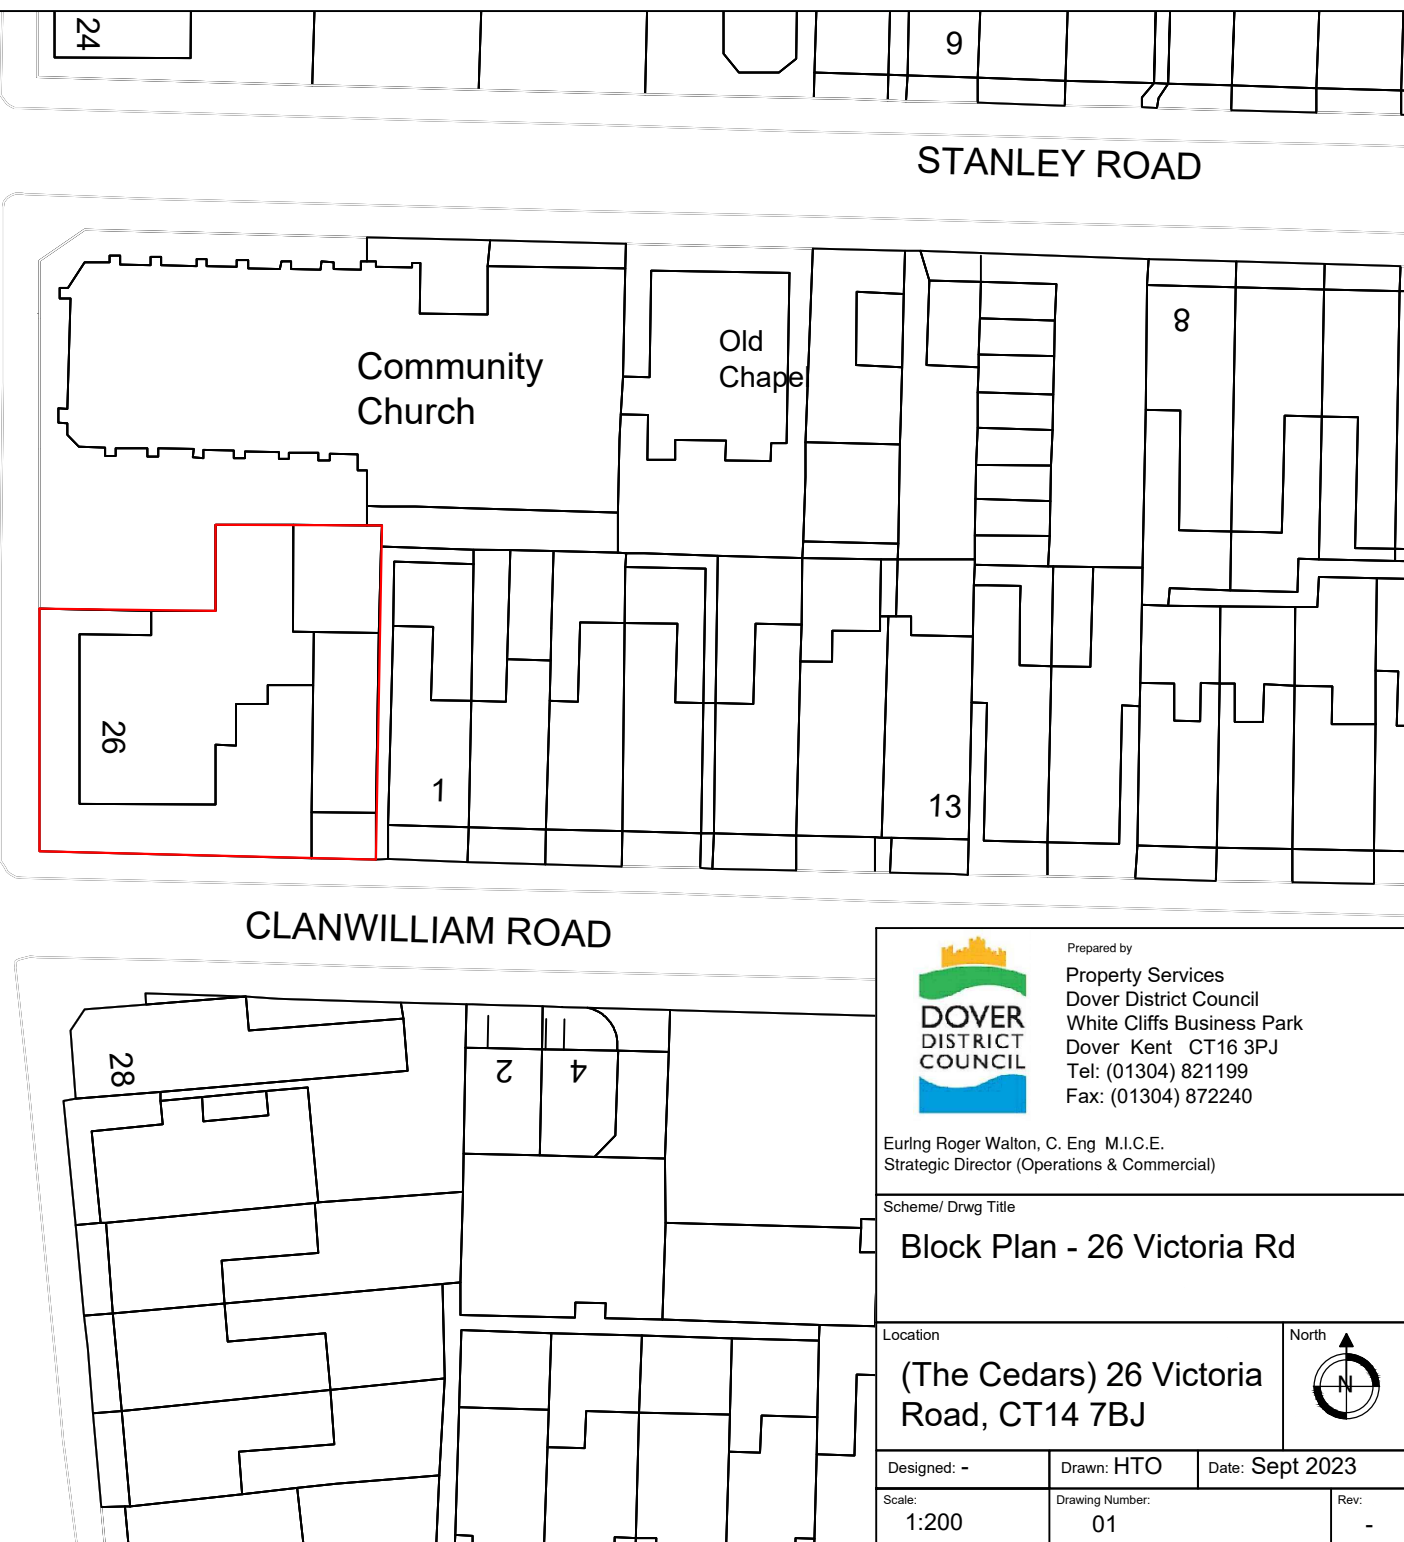

STANLEY ROAD

CLANWILLIAM ROAD

Prepared by
Property Services
Dover District Council
White Cliffs Business Park
Dover Kent CT16 3PJ
Tel: (01304) 821199
Fax: (01304) 872240

Eurling Roger Walton, C. Eng. M.I.C.E.
Strategic Director (Operations & Commercial)

Scheme/ Drwg Title
Block Plan - 26 Victoria Rd

Location
(The Cedars) 26 Victoria Road, CT14 7BJ

Designed: -	Drawn: HTO	Date: Sept 2023
Scale: 1:200	Drawing Number: 01	Rev: -