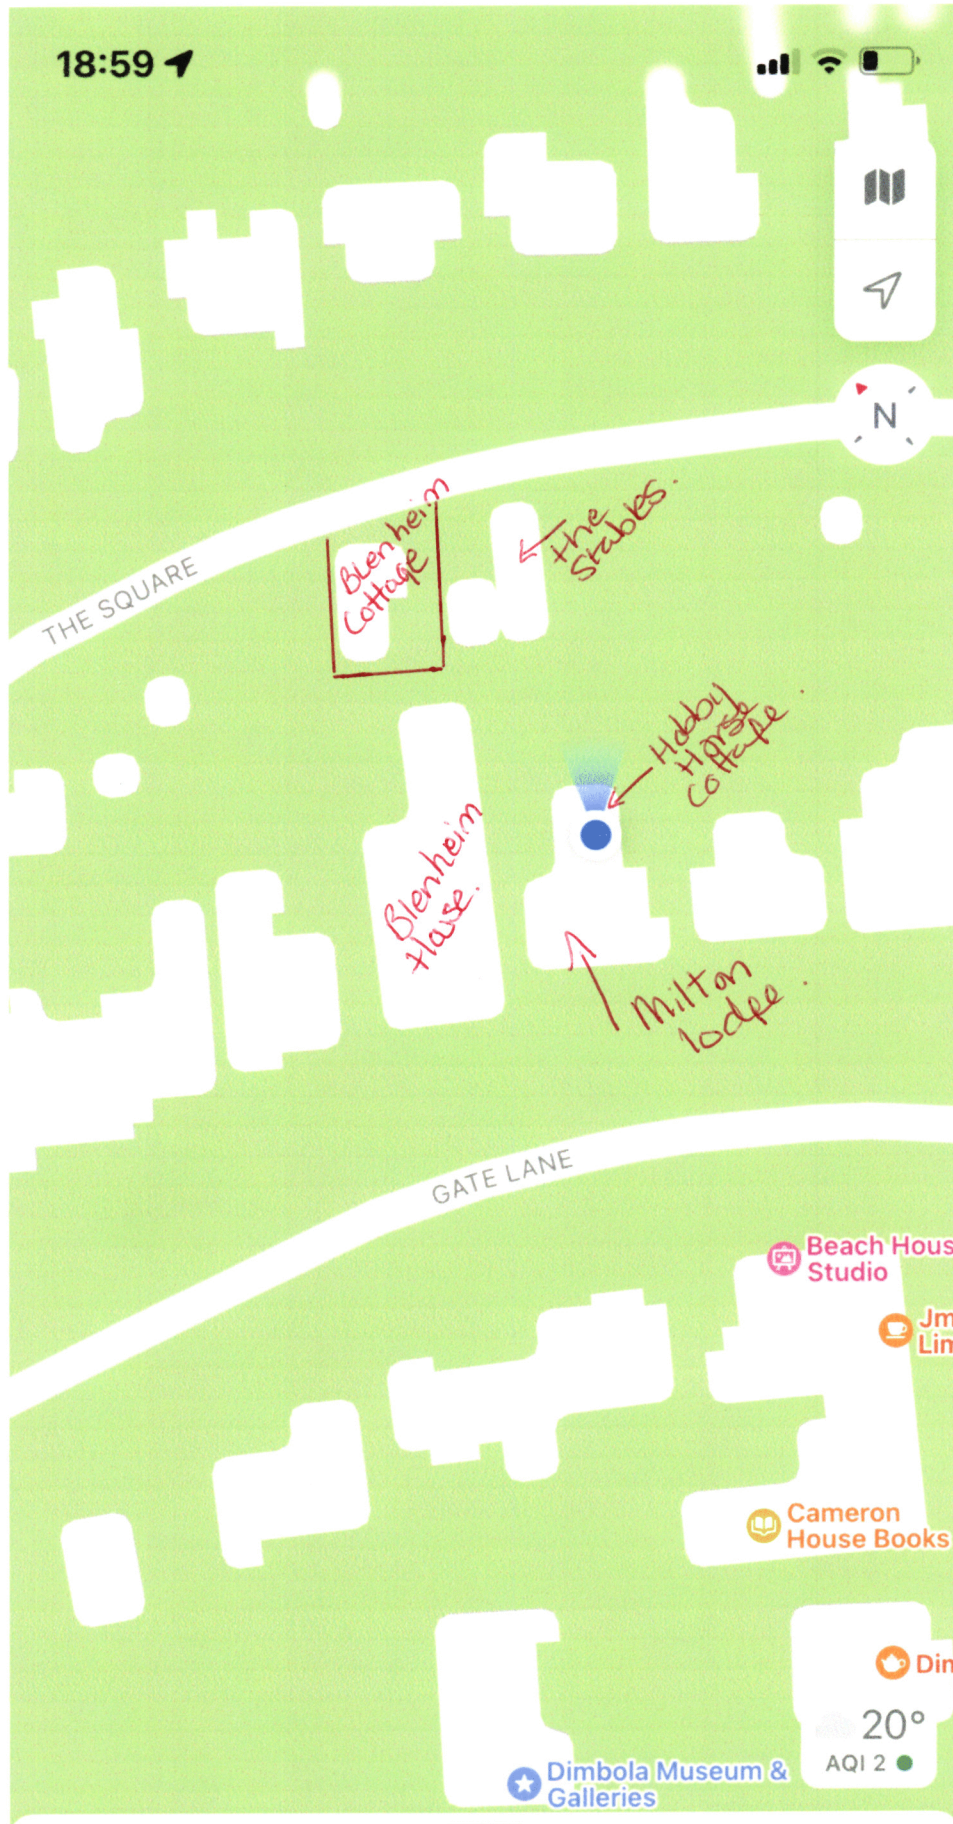

18:59

Search Maps

A
Z

Shaded
Green
Area
Blenheim
Cottage.