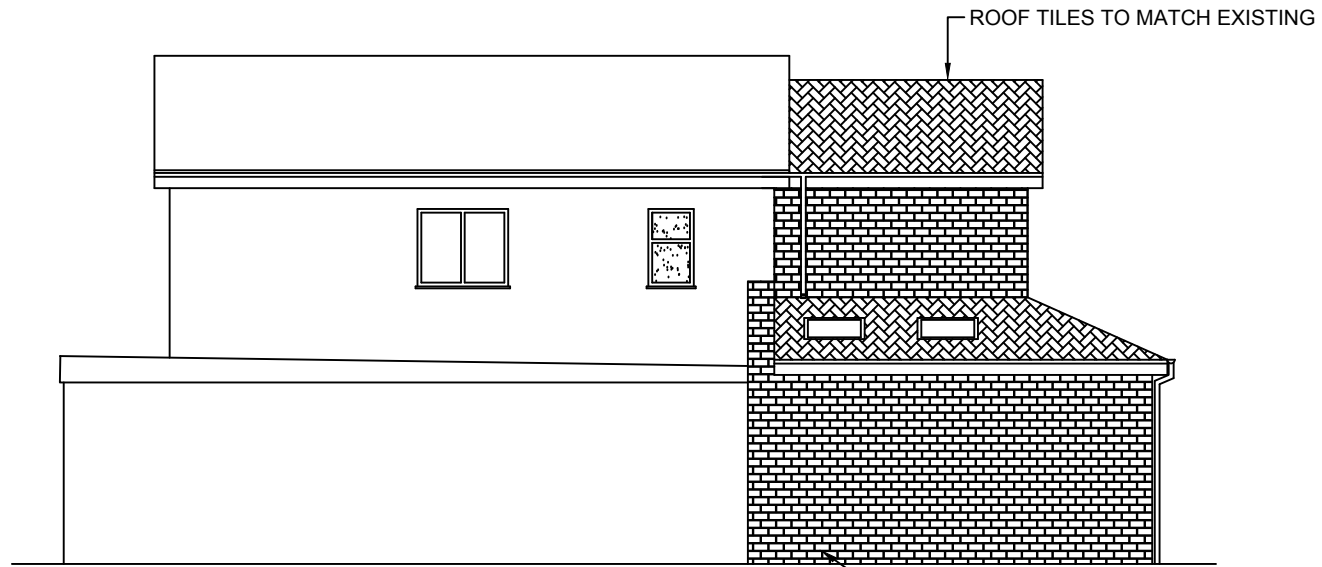

FRONT ELEVATION
PROPOSED

RIGHTSIDE ELEVATION
PROPOSED

FRONT ELEVATION
EXISTING

RIGHTSIDE ELEVATION
EXISTING

PROPOSED PART SINGLE PART DOUBLE
STOREY REAR EXTENSION AT 46
BLYTHWOOD DRIVE FRIMLEY GU16 8TZ
CLIENT -: DR. A AGAG
SCALE -: 1:100 @ A3
DRG. NO. -: 1188-D
DATE -: NOV. 2023
DRAWN BY -: ANIL HALLAN TEL-07734033013
WWW.AKDRAUGHTING.COM