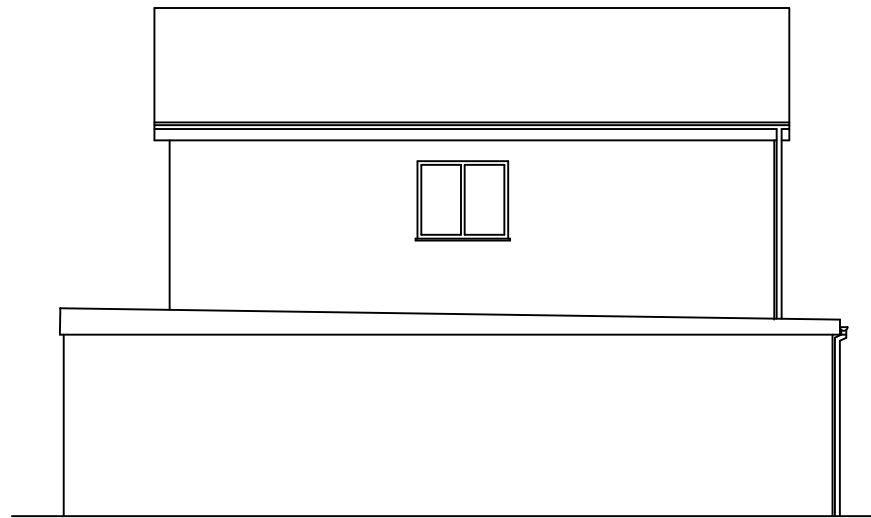

FRONT ELEVATION
PROPOSED

RIGHTSIDE ELEVATION
PROPOSED

FRONT ELEVATION
EXISTING

RIGHTSIDE ELEVATION
EXISTING

PROPOSED PART SINGLE PART DOUBLE
STOREY REAR EXTENSION AT 46
BLYTHWOOD DRIVE FRIMLEY GU16 8TZ
CLIENT -: DR. A AGAG
SCALE -: 1:100 @ A3
DRG. NO. -: 1188-D
DATE -: NOV. 2023
DRAWN BY -: ANIL HALLAN TEL-07734033013
WWW.AKDRAUGHTING.COM