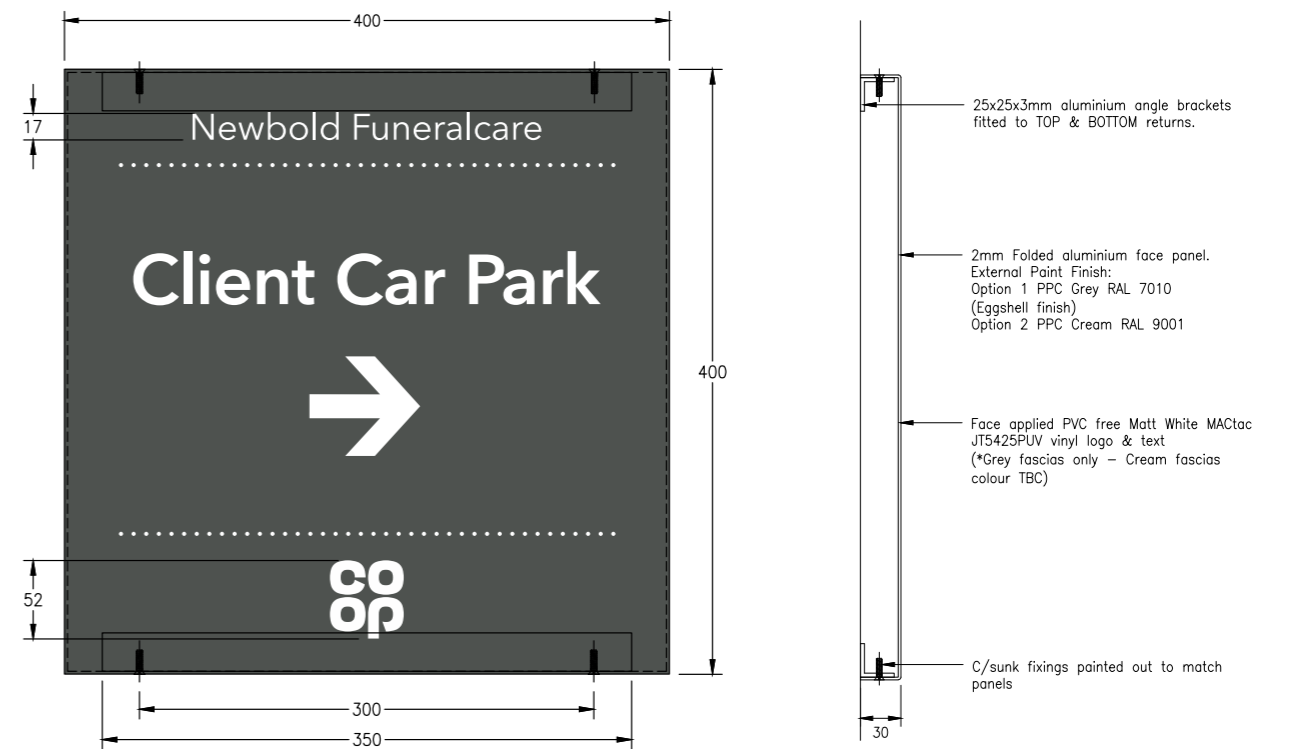

Scale 1:5 @ A3

Existing

Section

Item 4 - scale 1:5@ A3

1 No 2mm aluminium tray with 30mm returns, being powder coated in Funeral care Grey: RAL 7010 semi gloss externally. Matt white vinyl detail applied to panel face. Sign fitted to wall using suitable fixings.