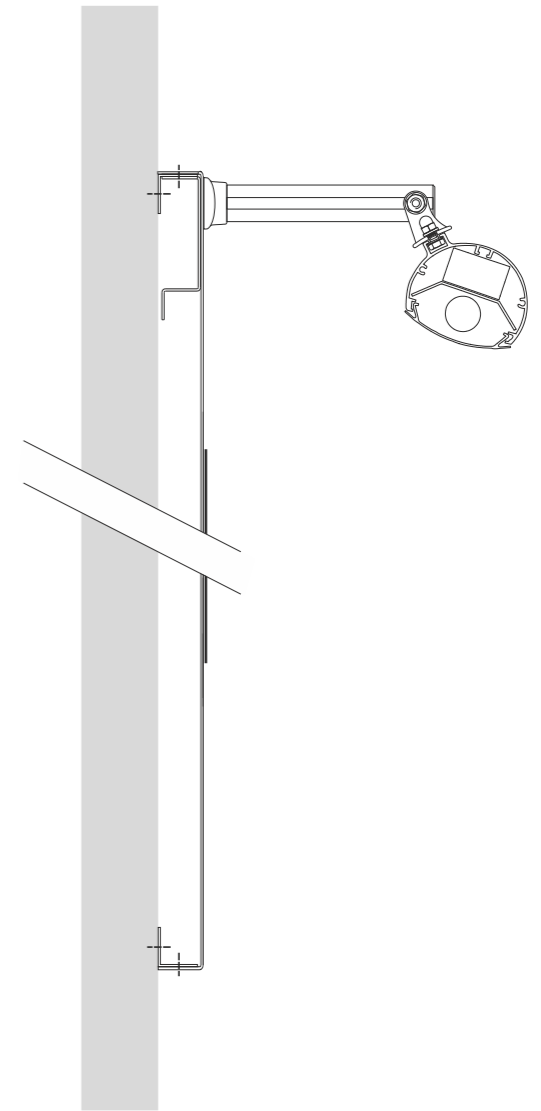

Item 1 Specification

Scale 1:40 @ A3

Scale 1:5 @ A3

Item 1

Aluminium fascia trays with 30mm returns powder coated in Funeralcare Grey RAL 7010 externally. Externally illuminated by trough lights at the top.

Logos & text to be applied to panel face in white vinyl.

Static illumination from trough, less than 300cd/m²
FFL to underside being: 2460mm

Section
Scale 1:5