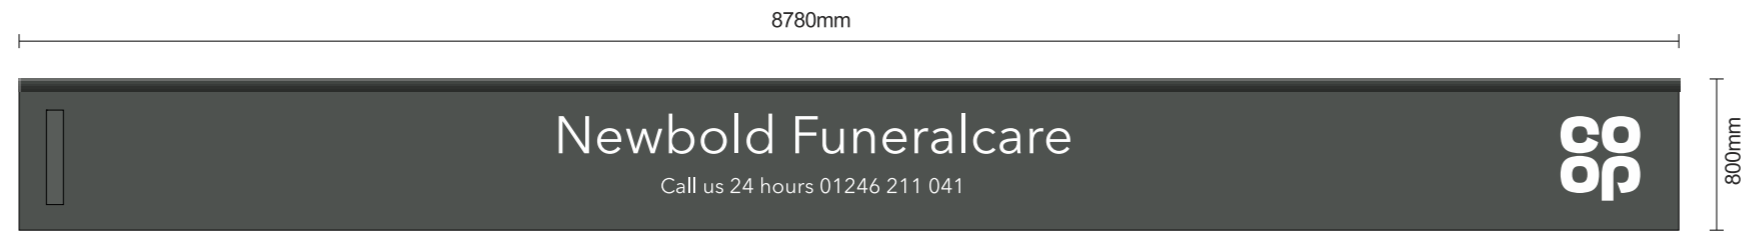

Item 1 Specification

Scale 1:40 @ A3

Scale 1:5 @ A3

Item 1

Aluminium fascia trays with 30mm returns powder coated in Funeralcare Grey RAL 7010 externally. Externally illuminated by trough lights at the top.

Logos & text to be applied to panel face in white vinyl.

Static illumination from trough, less than 300cd/m²
FFL to underside being: 2460mm

Section
Scale 1:5