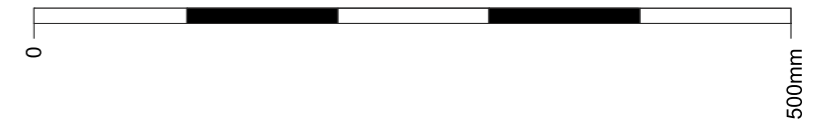

# Item 3

Scale 1:100 @ A3

Scale 1:5 @ A3

Existing

Section

## Item 3 - scale 1:5 @ A3

1 No 2mm aluminium tray with 30mm returns, being powder coated in Funeral care Grey: RAL 7010 semi gloss externally. Matt white vinyl detail applied to panel face. Sign fitted to wall using suitable fixings.

FFL 1200mm to underside

scale 1:100 @ A3