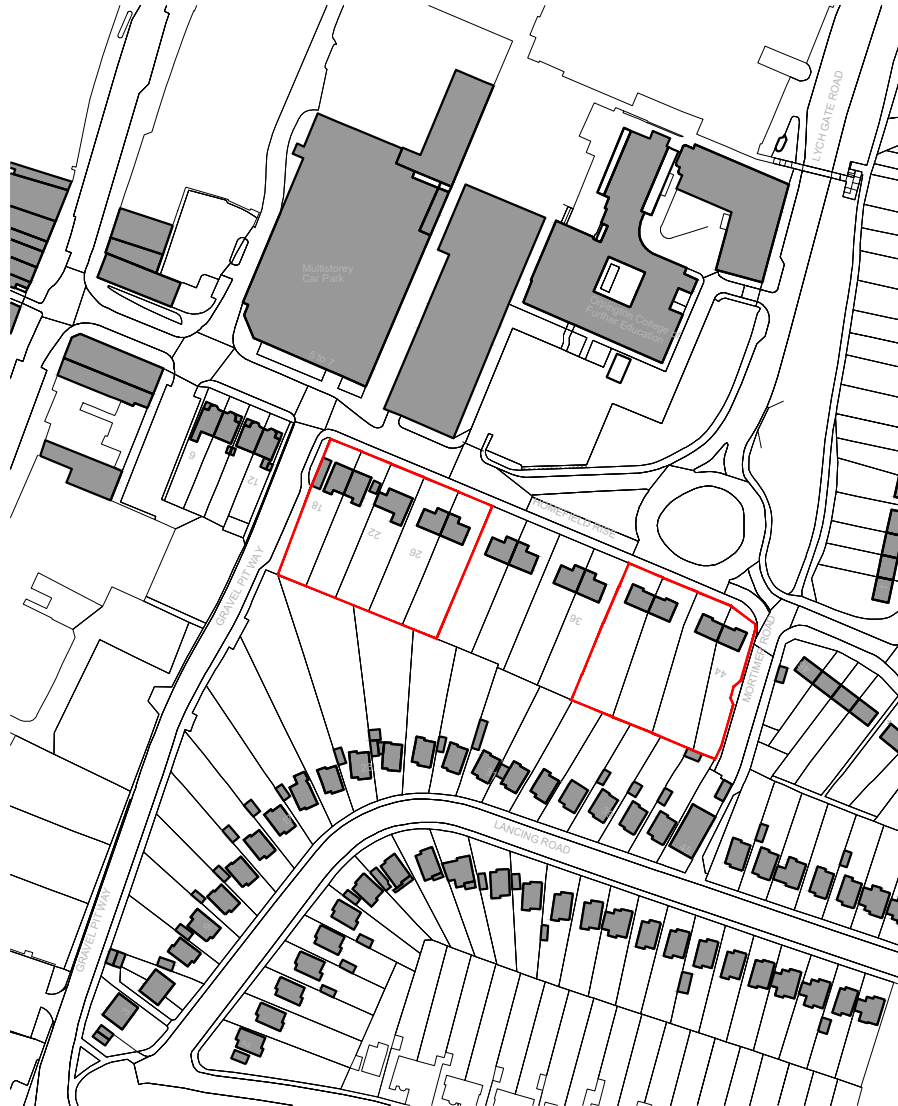

SITE LOCATION PLAN - 1:2500@A4

18-28 and 38-44 Homefield Rise, Orpington BR6 0RU

Drawing No.:
734-SL01

1:2500