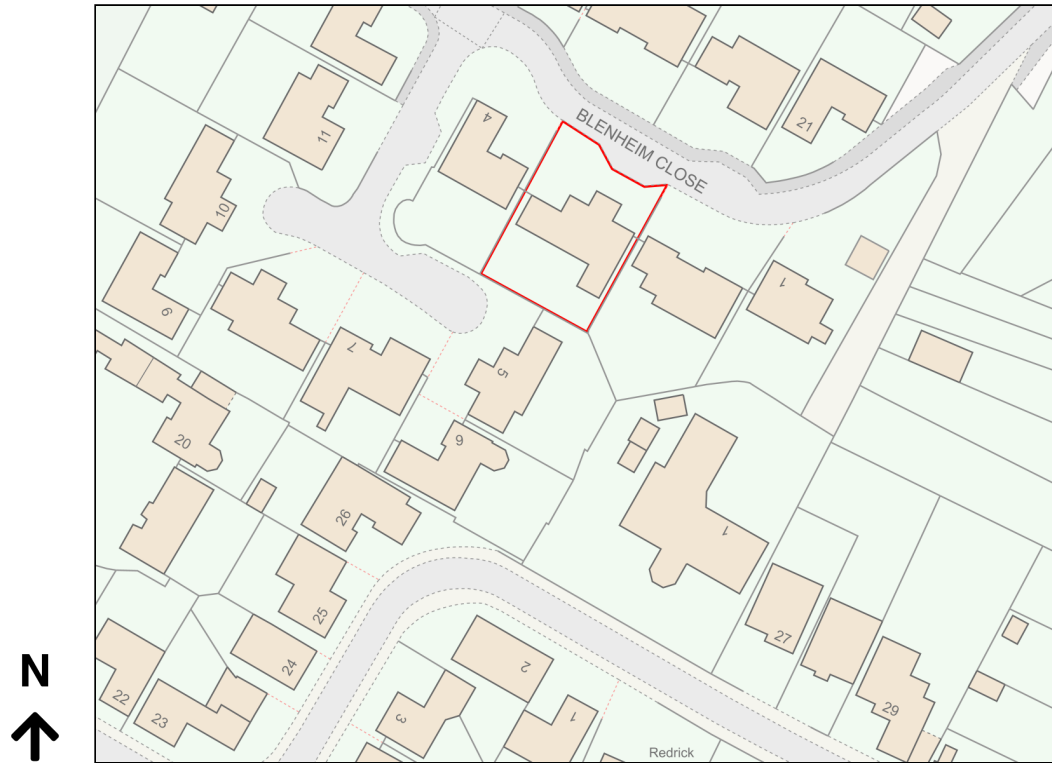

Location Plan

Site Address: 3, Blenheim Close, Sawbridgeworth, CM21 0BE

Date Produced: 15-Nov-2023

Scale: 1:1250 @A4

Planning Portal Reference: PP-12601389v1