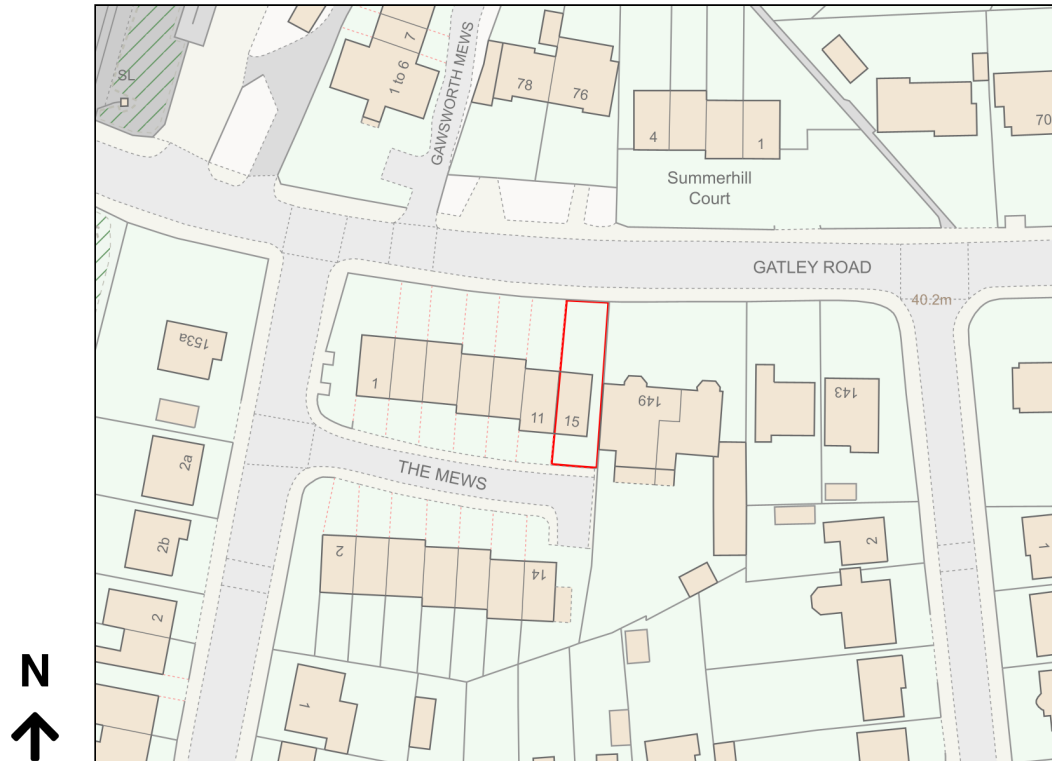

# Location Plan

Site Address: 15, The Mews, Gatley, Cheadle, SK8 4PS

Date Produced: 10-Nov-2023

Scale: 1:1250 @A4

Planning Portal Reference: PP-12594766v1