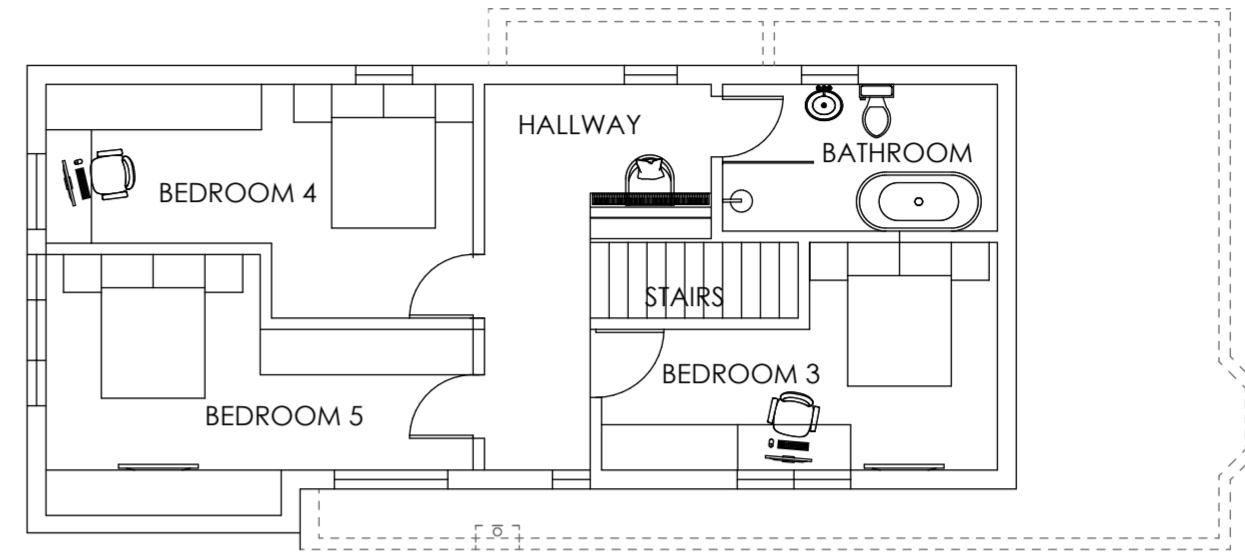

1 PROPOSED GROUND FLOOR PLAN
1:100

2 PROPOSED FIRST FLOOR PLAN
1:100

3 PROPOSED ROOF PLAN
1:100

10CM 20CM

HAYESDESIGNS

TEL:07816139324

TITLE	33 Meadows Road - Proposed plans
DRAWING NUMBER	54212
SCALE	As shown
DATE	04/11/2023