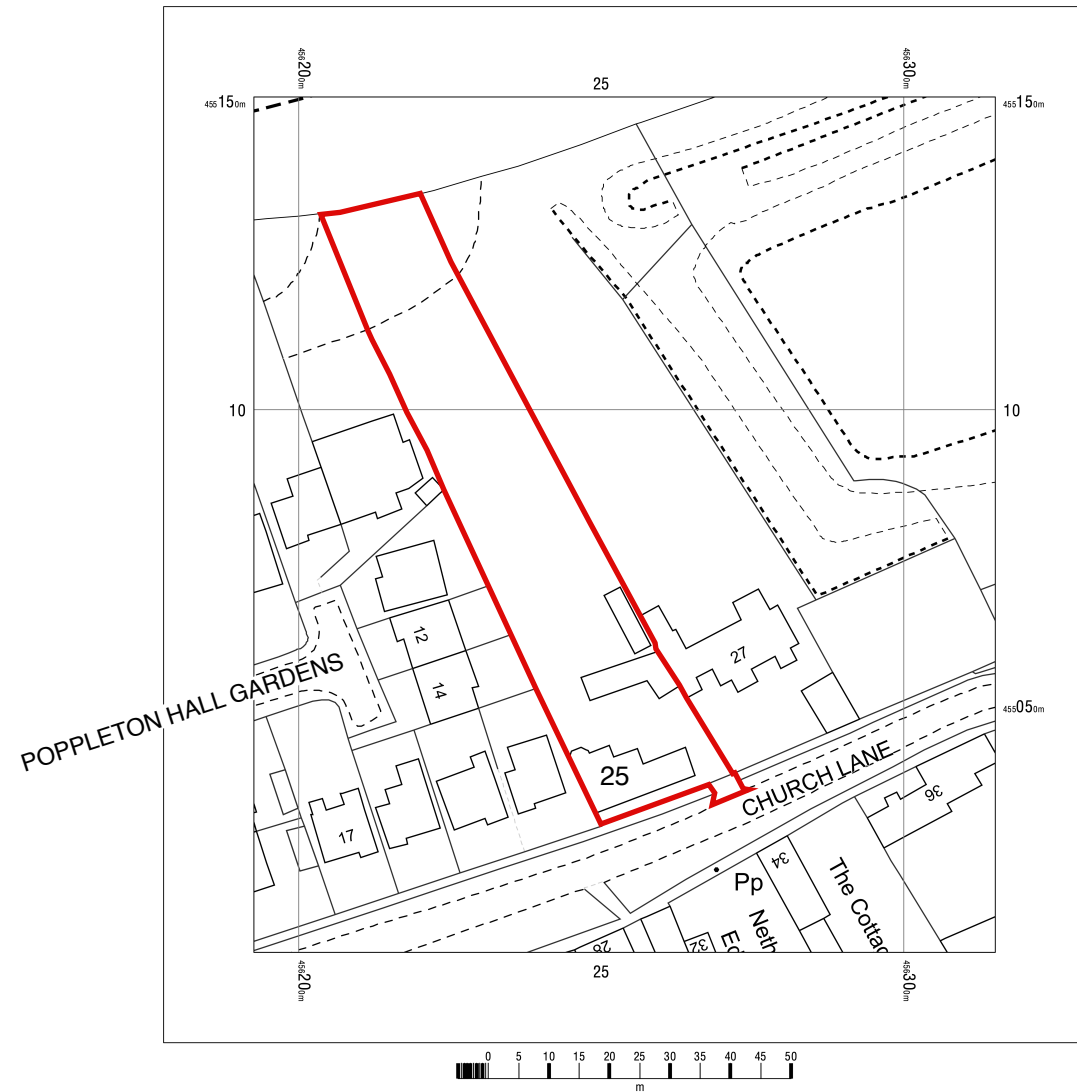

Bench Mark Designs

1 Montague Walk,
Upper Poppleton,
York. YO26 6JG
Phone/Fax: 01904 782 803
Mobile: 07759 054 683
E-mail: bobmarks@benchmdesigns.com
Web Site: www.benchmdesigns.com

Town Farmhouse

Town Farmhouse
25 Church Lane
Nether Poppleton
York
YO26 6LF

OS MasterMap 1250/2500/10000 scale
Friday, August 21, 2020, ID: BW1-00896699
maps.blackwell.co.uk

1:1250 scale print at A5, Centre: 456254 E, 455081 N

©Crown Copyright Ordnance Survey. Licence no. 100041041

BLACKWELL'S
MAPPING SERVICES
PERSONAL & PROFESSIONAL MAPPING
www.blackwellmapping.co.uk

TEL: 0800 151 2612
maps@blackwell.co.uk

25 Church Lane ~ YO26 6LF

Title:-
Location Plan

Scale:-
1:1250@A3

Date:-
10.23

Drg N°:-
B/111-PL-100D