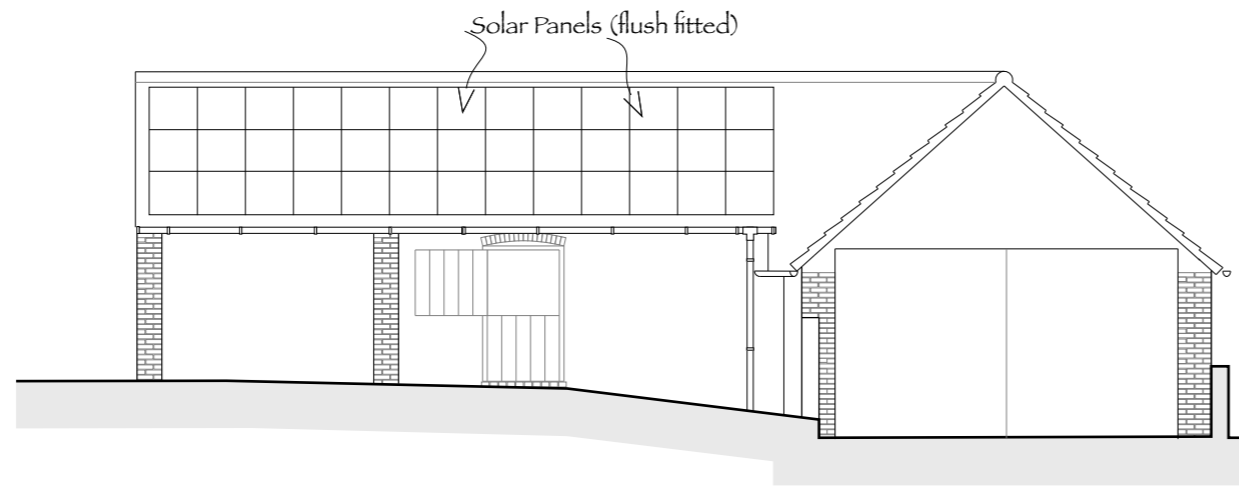

SCALE

Front Elevation (south)

Side Elevation (west)

Side Elevation (east)

Rear Elevation (north)

Proposed

25 Church Lane ~ YO26 6LF

Title:- Barn Elevations ~ Proposed

Scale:- 1:100@A3

Date:- 11.23

Drg N°:-

B/111-207