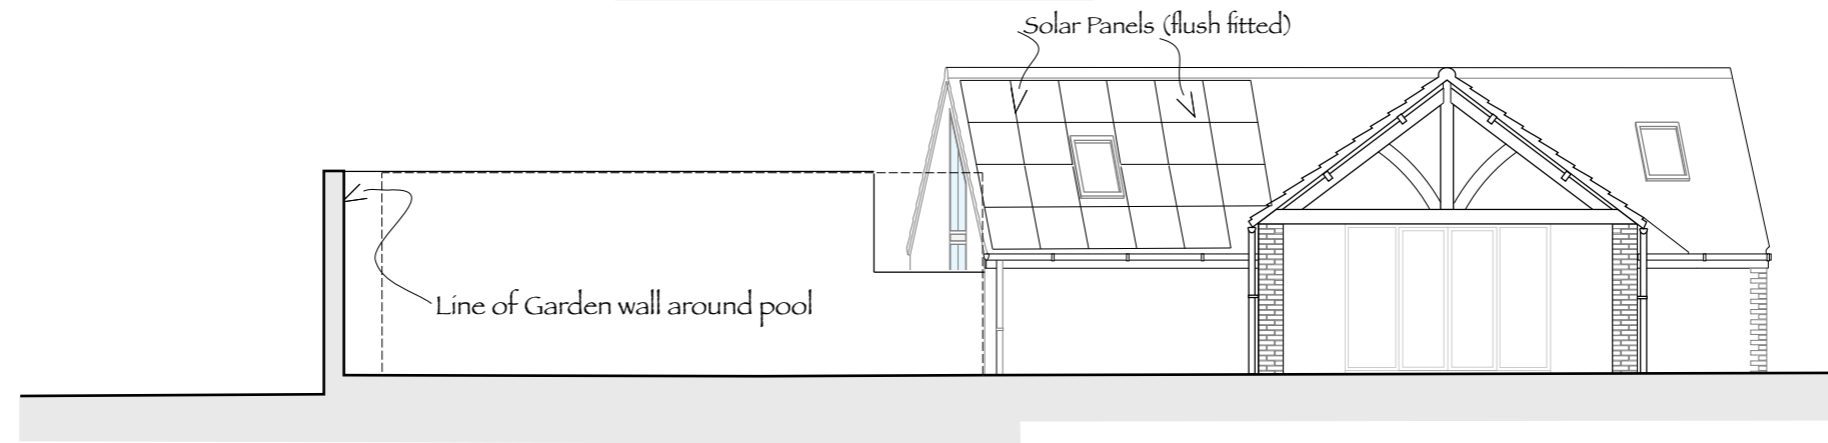

SCALE

Front Elevation (south)

Side Elevation (west)

Side Elevation (east)

Rear Elevation (north)

Proposed

25 Church Lane ~ YO26 6LF

Title:- Barn Elevations ~ Proposed

Scale:- 1:100@A3

Date:- 11.23

Drg N°:-

B/111-207