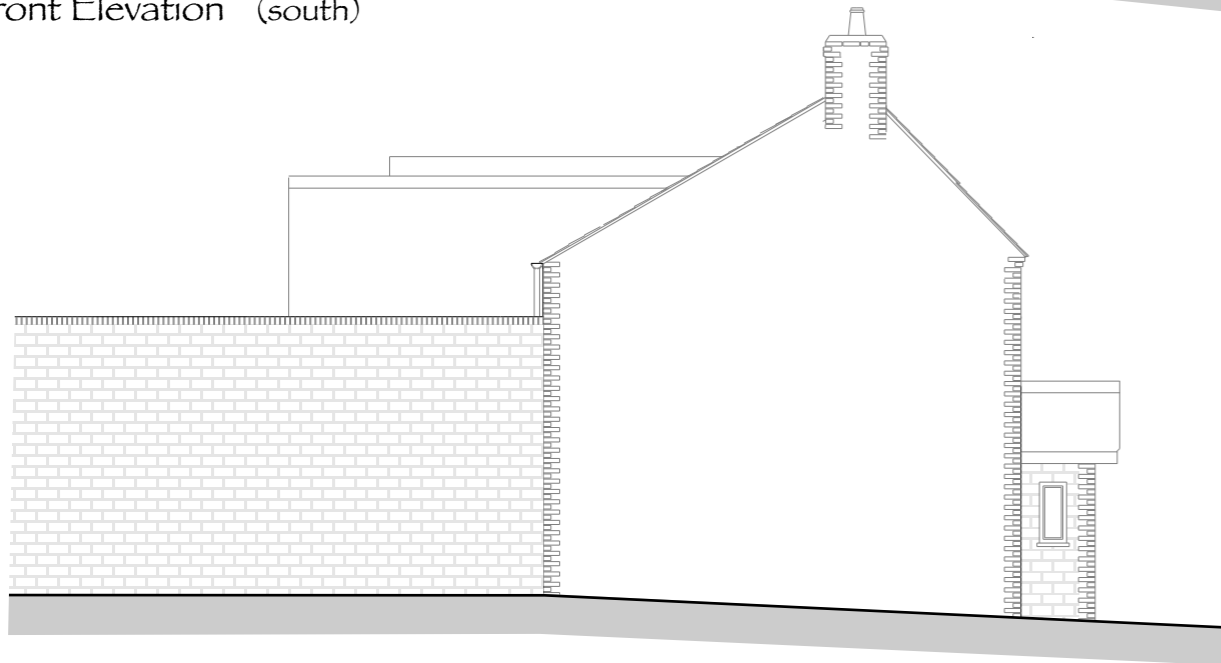

Front Elevation (south)

Side Elevation (west)

Rear Elevation (north)

Side Elevation (east)

25 Church Lane ~ YO26 6LF	
Title:-	Elevations as Proposed
Scale:-	1:100@A3
Date:-	10-23
Drg N°:-	B/111-204E