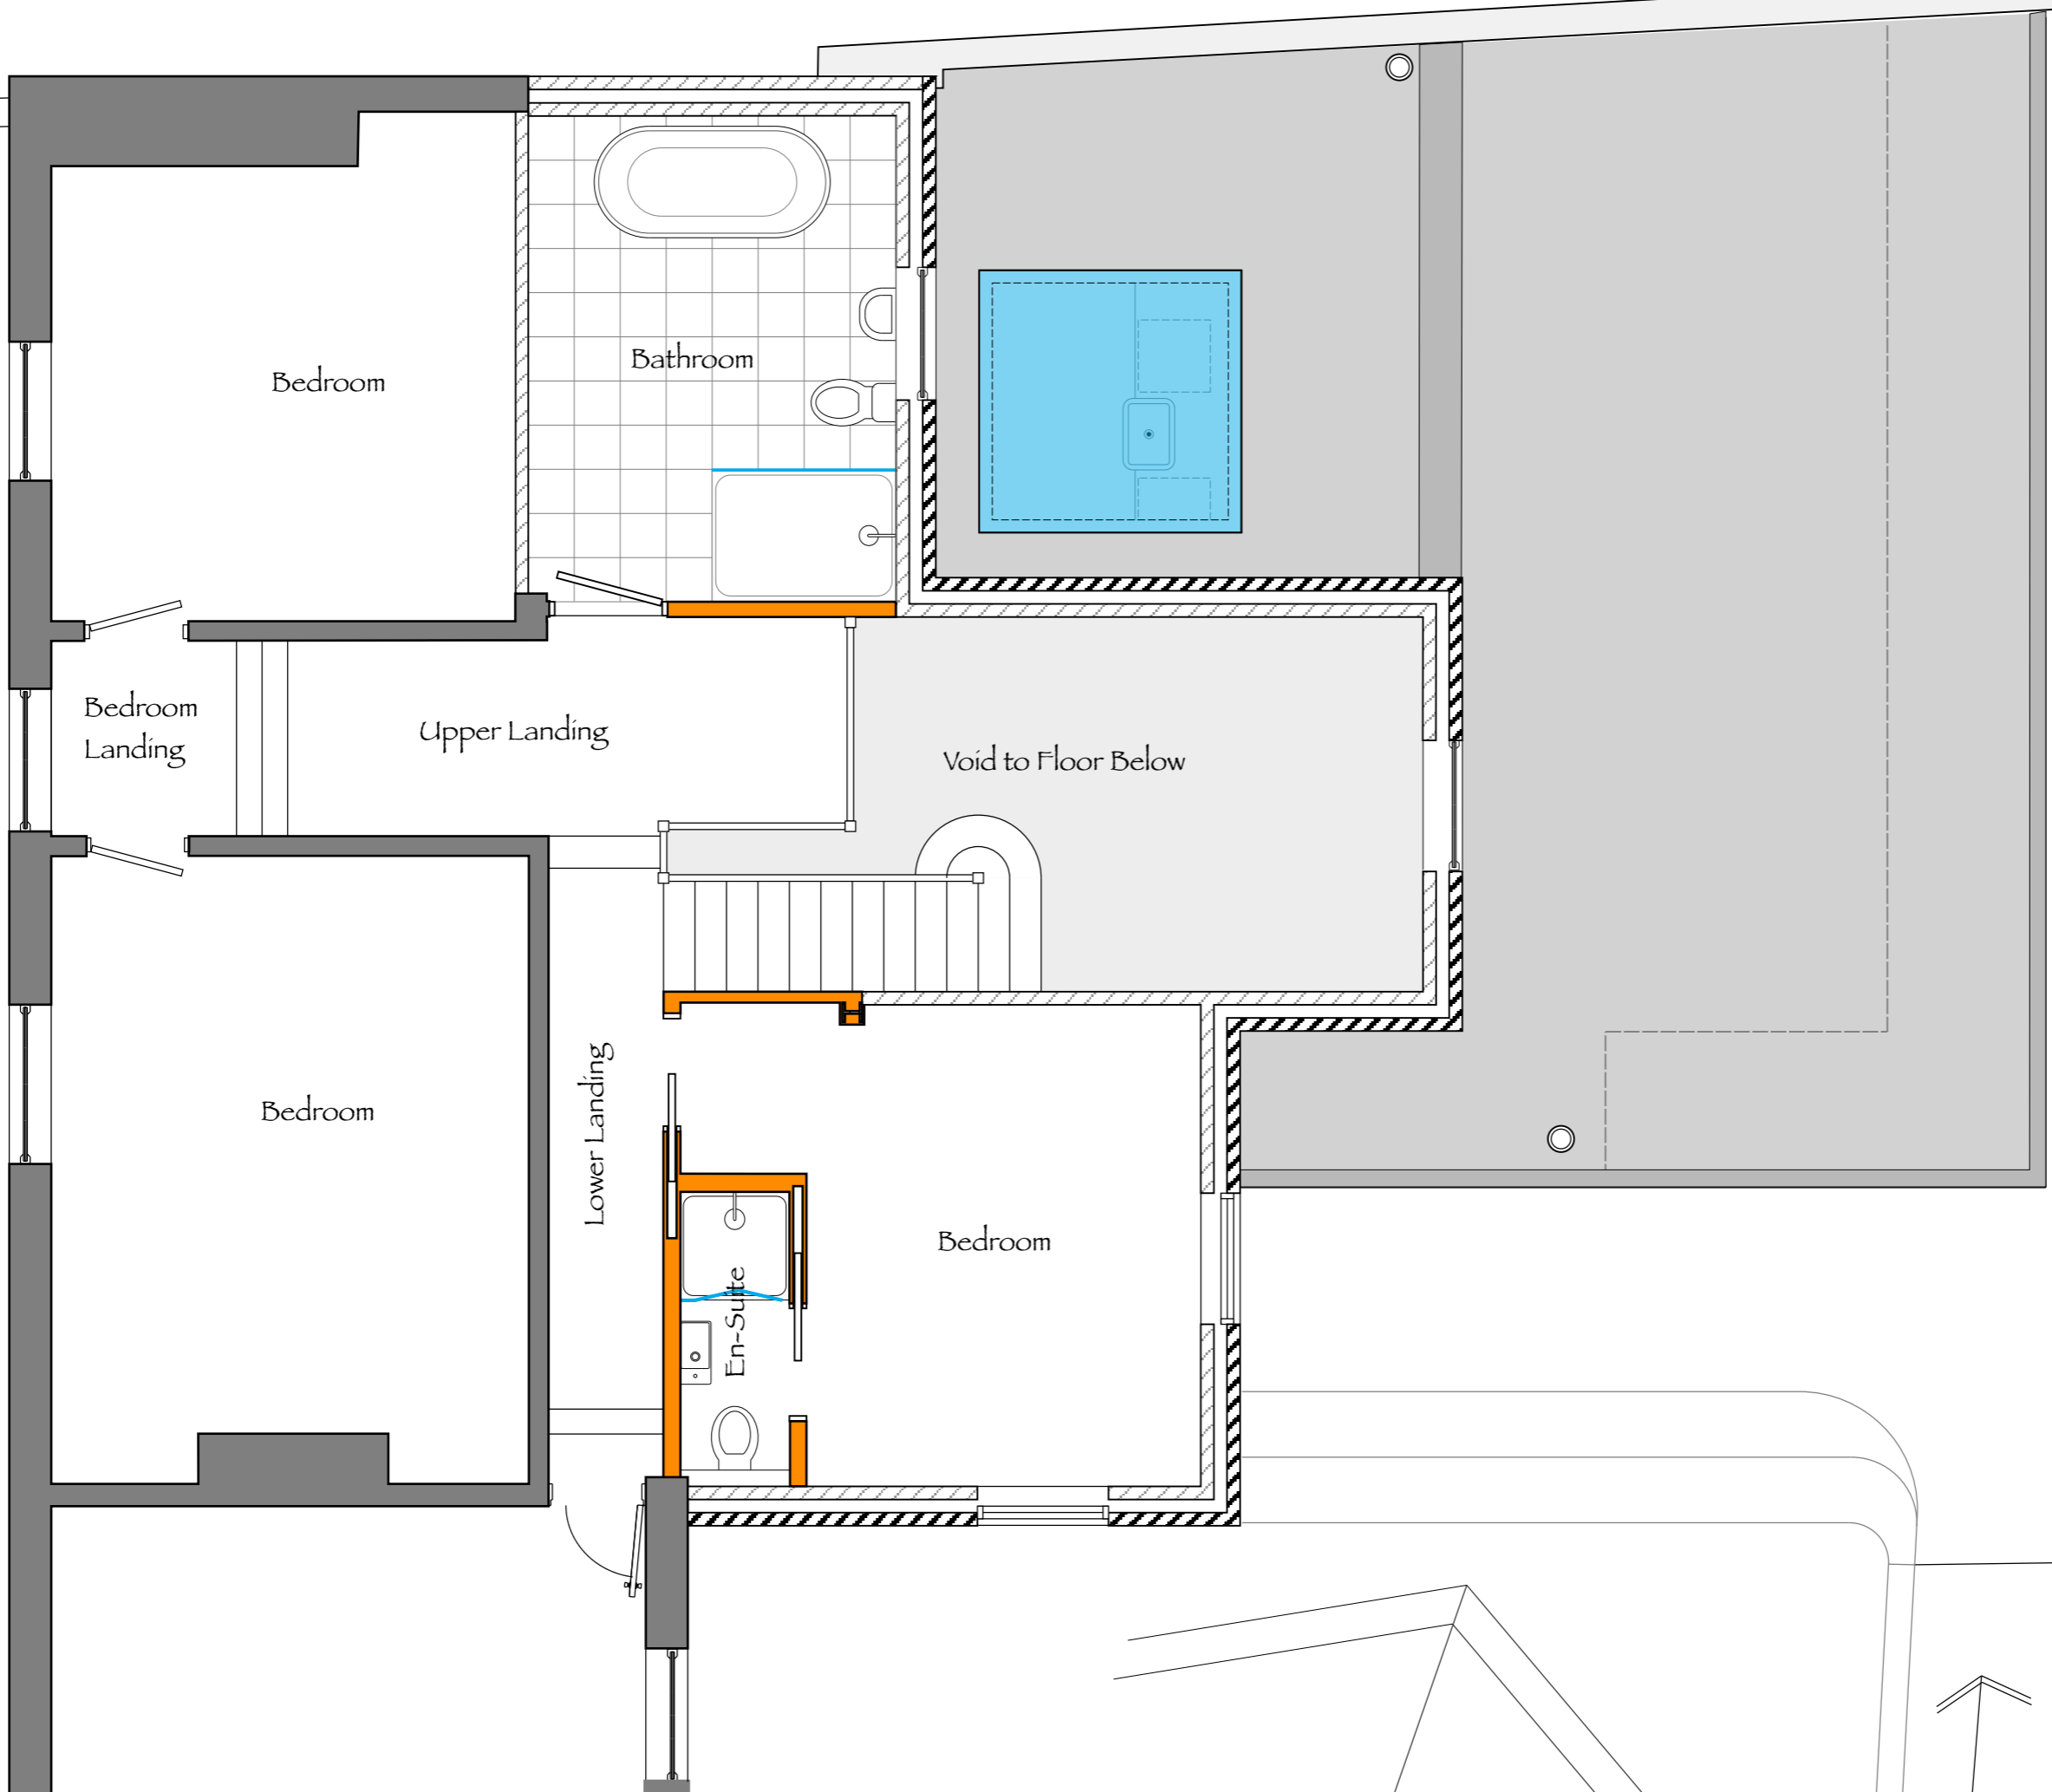

**Bench Mark Designs**

1 Montague Walk,  
Upper Poppleton,  
York. YO26 6JG  
Phone/Fax: 01904 782 803  
Mobile: 07759 054 683  
E-mail: bobmarks@benchmdesigns.com  
Web Site: www.benchmdesigns.com

25 Church Lane ~ YO26 6LF	
Title:- Enlarged 1st Floor plan	
Scale:- 1:50@A3	Drg N°:- B/111-202D
Date:- 09•23	