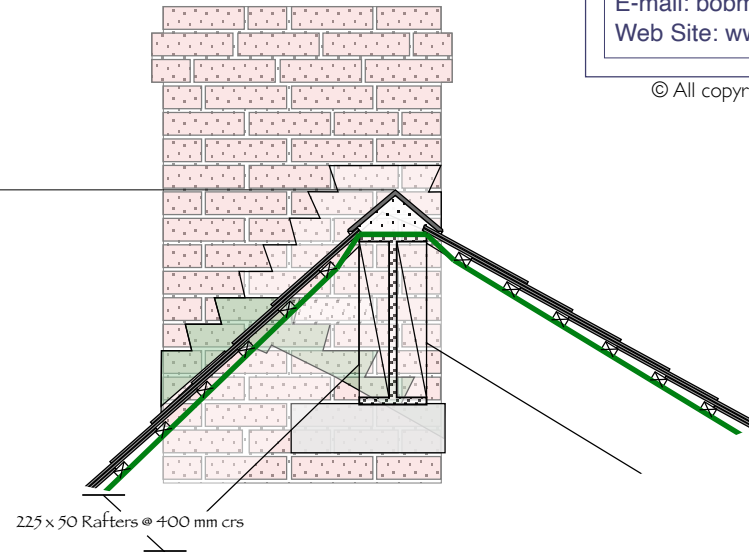

Roof Section as was Prior to Steel
(steel in broken line to show location related to roof)

0.322

Roof Section as now with timbers relocated into Steel
(Outline of original lead flashing shown in Green)

Alterations to the Roof @ 25 Church Lane Nether Poppleton

25 Church Lane ~ YO26 6LF

Title:-
Roof Alterations

Scale:-
1:20@A4

Date:-
10•23

Drg N°:-
B/111-205D