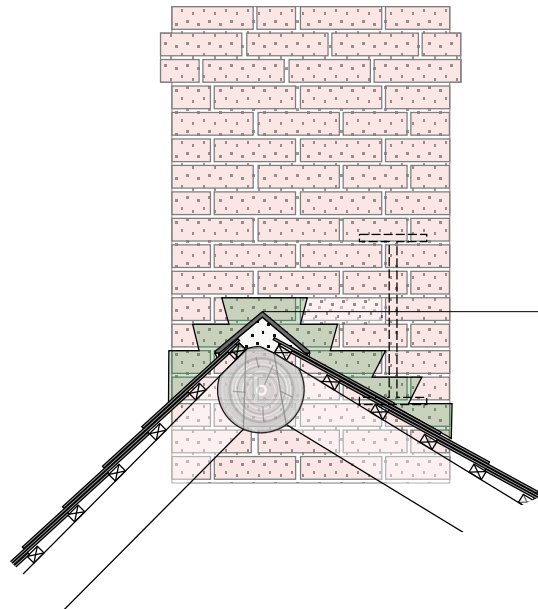

Roof Section as was Prior to Steel
(steel in broken line to show location related to roof)

0.322

Roof Section as now with timbers relocated into Steel
(Outline of original lead flashing shown in Green)

Alterations to the Roof @ 25 Church Lane Nether Poppleton

25 Church Lane ~ YO26 6LF

Title:-
Roof Alterations

Scale:-
1:20@A4

Date:-
10•23

Drg N°:-
B/111-205D