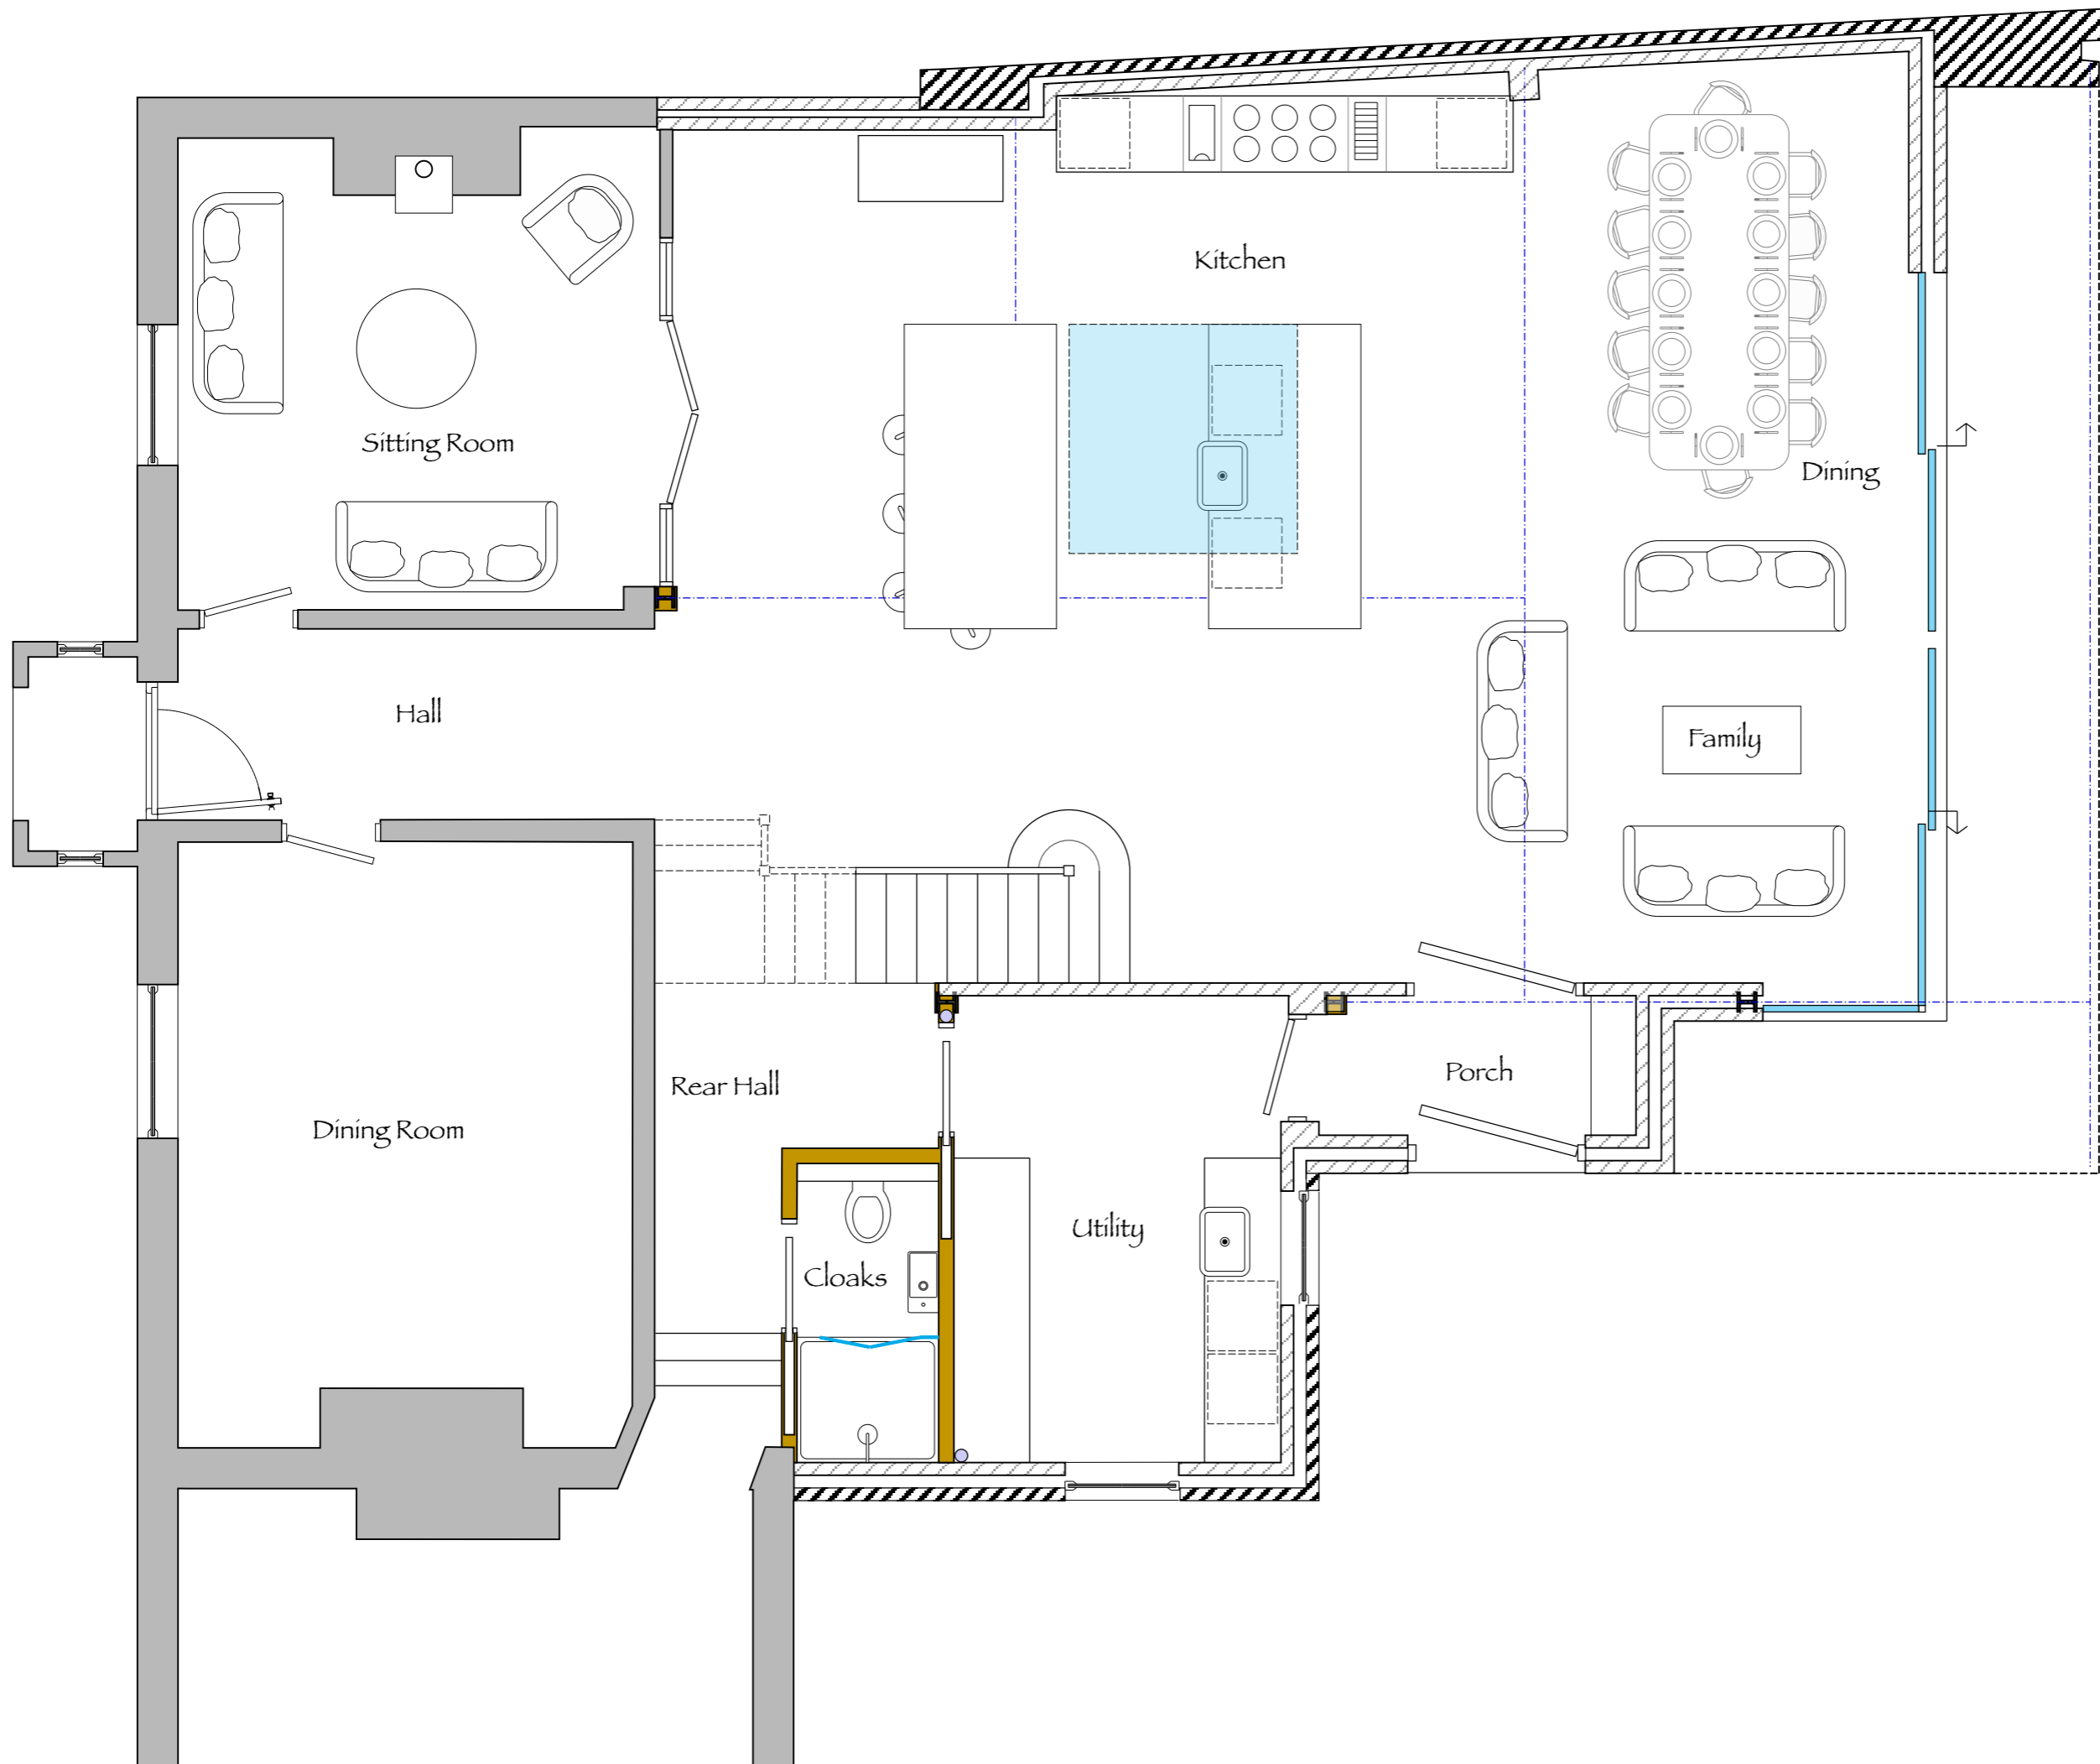

**Bench Mark Designs**

1 Montague Walk,  
Upper Poppleton,  
York. YO26 6JG  
Phone/Fax: 01904 782 803  
Mobile: 07759 054 683  
E-mail: bobmarks@benchmdesigns.com  
Web Site: www.benchmdesigns.com

25 Church Lane ~ YO26 6LF	
Title:- Ground Floor Plan GA	
Scale:- 1:50@A3	Drg N°:- B/111-200D
Date:- 09•23	