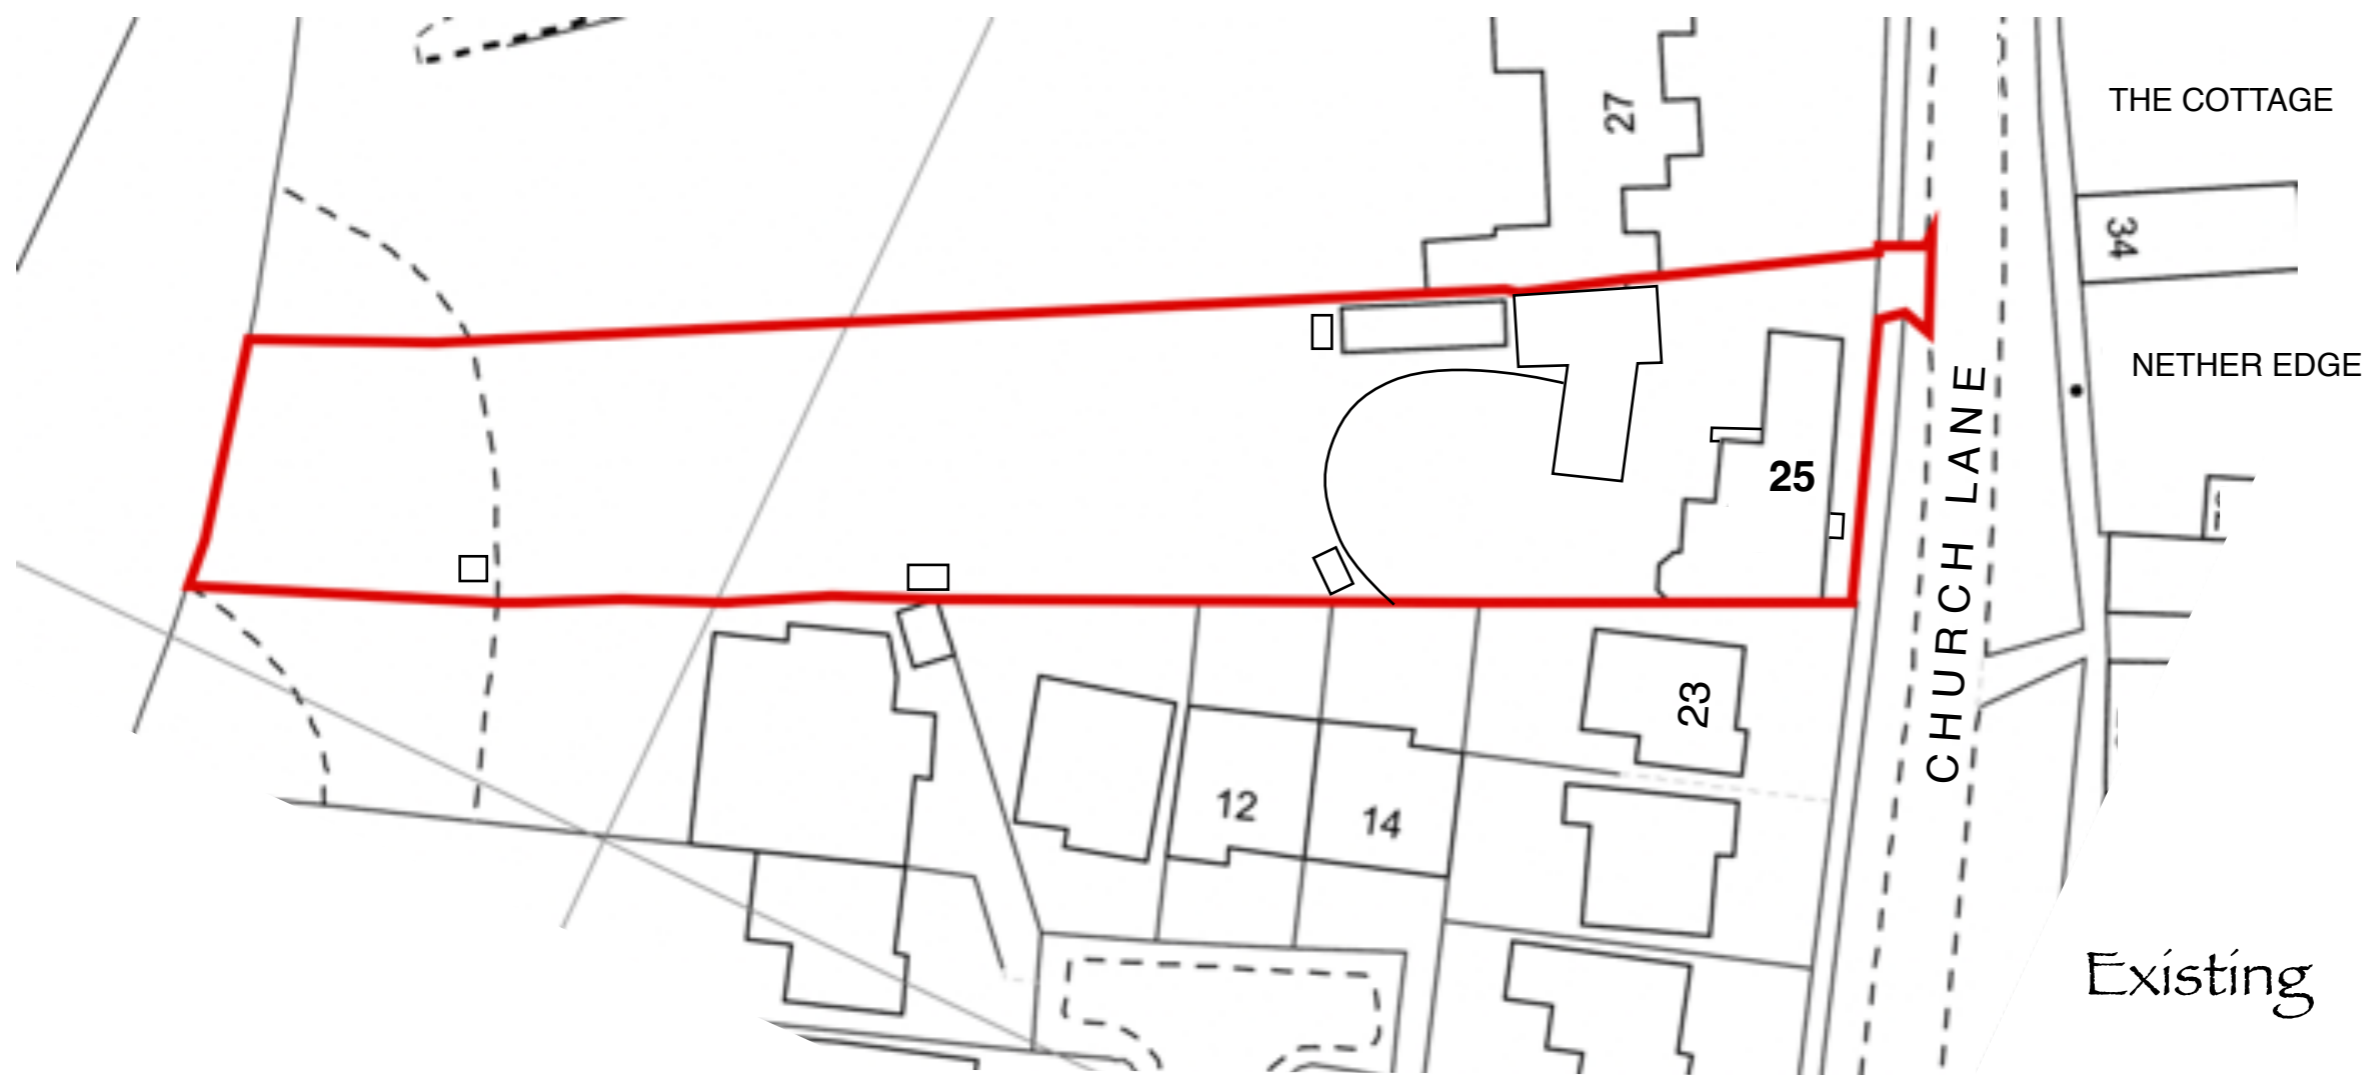

25 Church Lane ~ YO26 6LF

Title:-
Layout Plans ~ Existing/Proposed

Scale:-
1:500@A3

Date:-
10.23

Drg N°:-
B/111-PL-900D