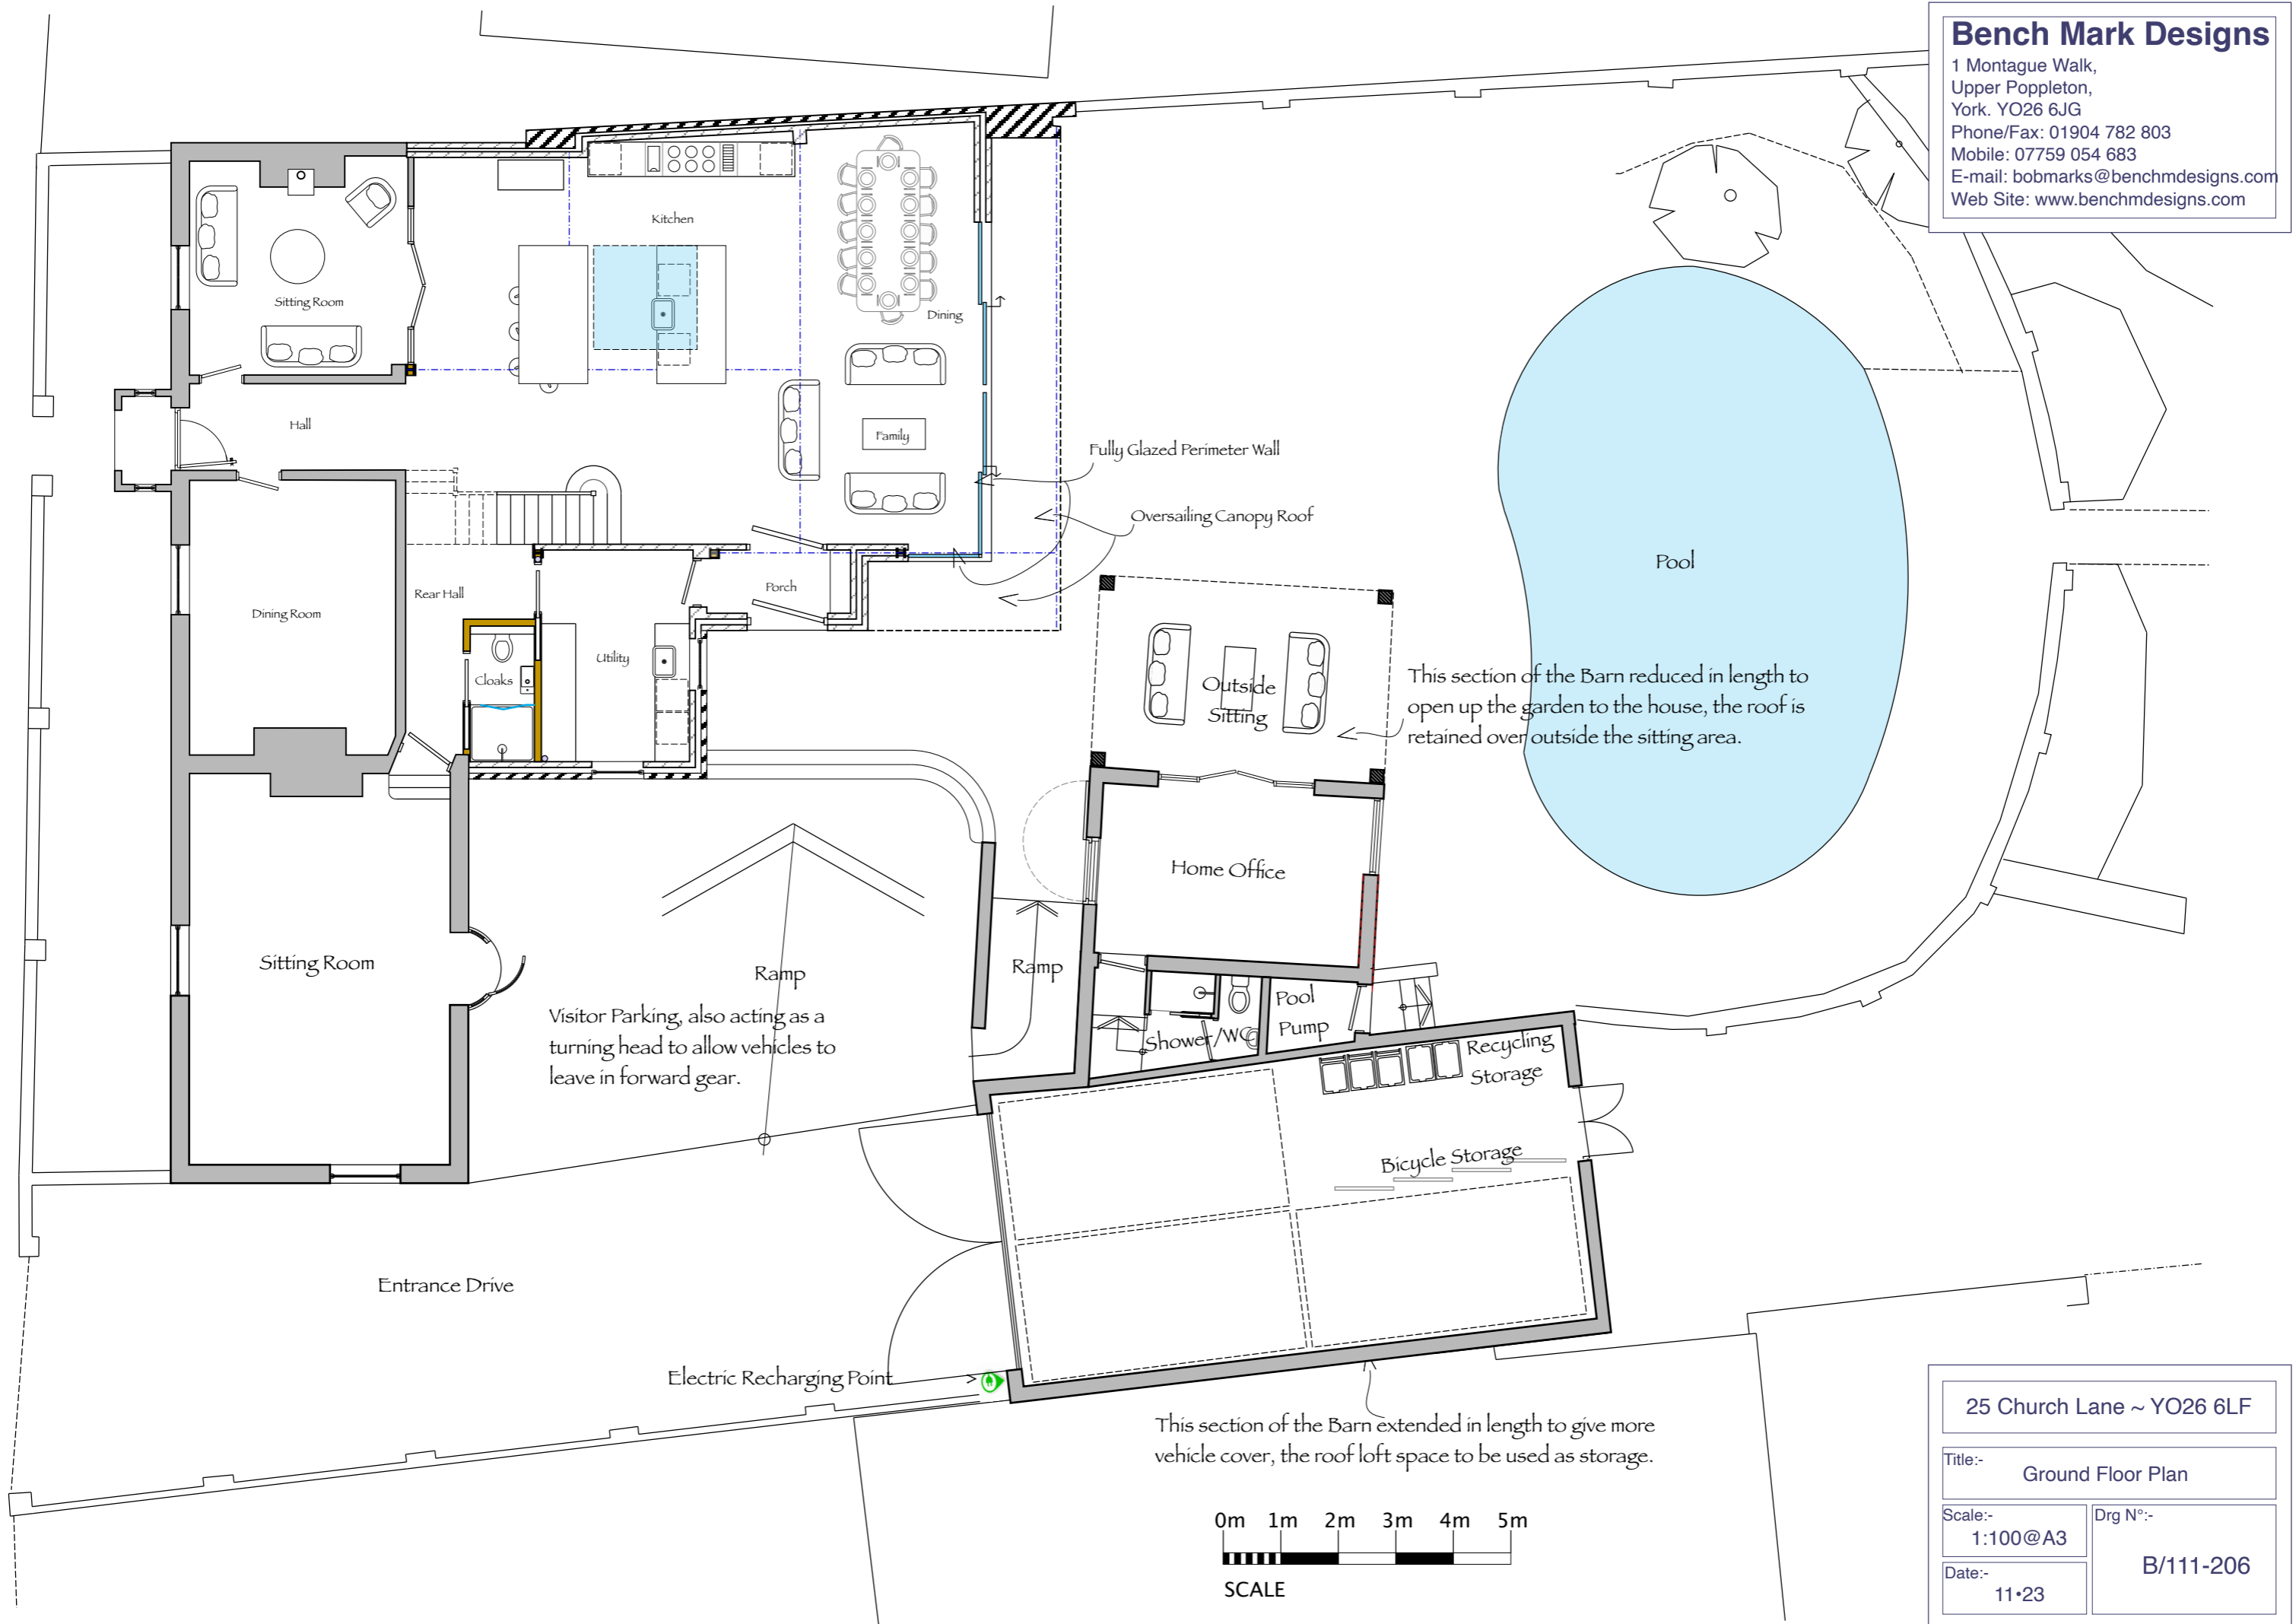

Bench Mark Designs

1 Montague Walk,
Upper Poppleton,
York. YO26 6JG
Phone/Fax: 01904 782 803
Mobile: 07759 054 683
E-mail: bobmarks@benchmdesigns.com
Web Site: www.benchmdesigns.com

25 Church Lane ~ YO26 6LF	
Title:-	Ground Floor Plan
Scale:-	1:100@A3
Date:-	11.23
Drg N°:-	B/111-206