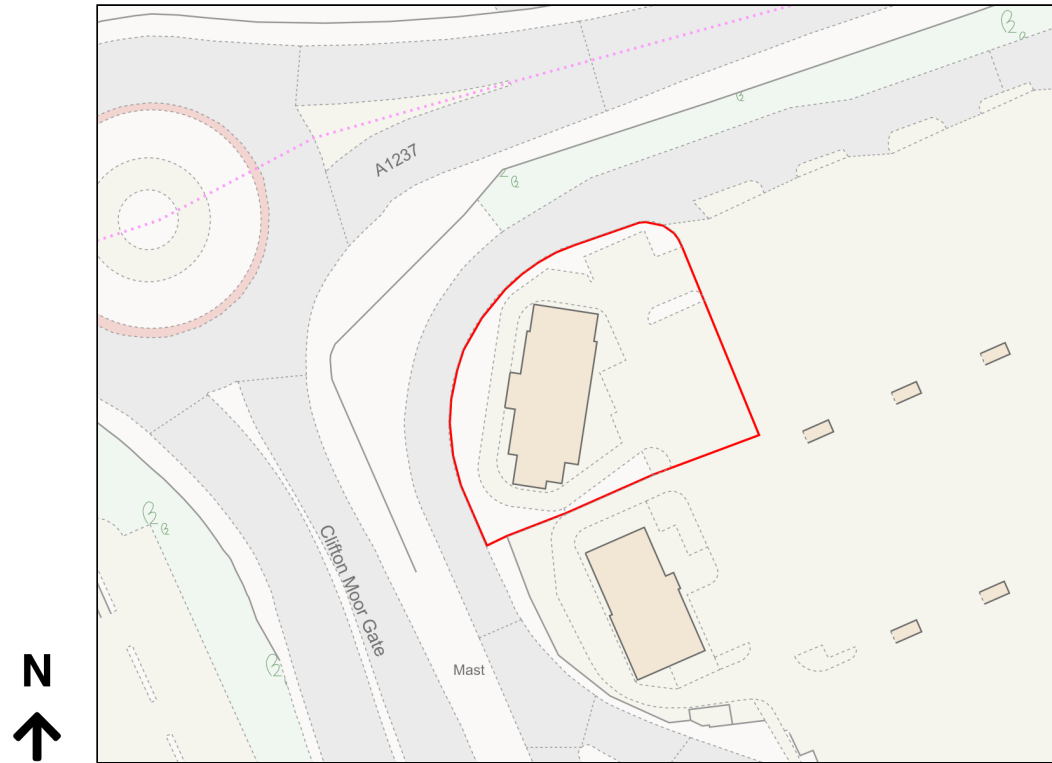

Location Plan

Site Address: Kfc, Kfc, Clifton Moor Centre, Stirling Road, York, YO30 4XZ

Date Produced: 30-Oct-2023

Scale: 1:1250 @A4

Planning Portal Reference: PP-12551243v1