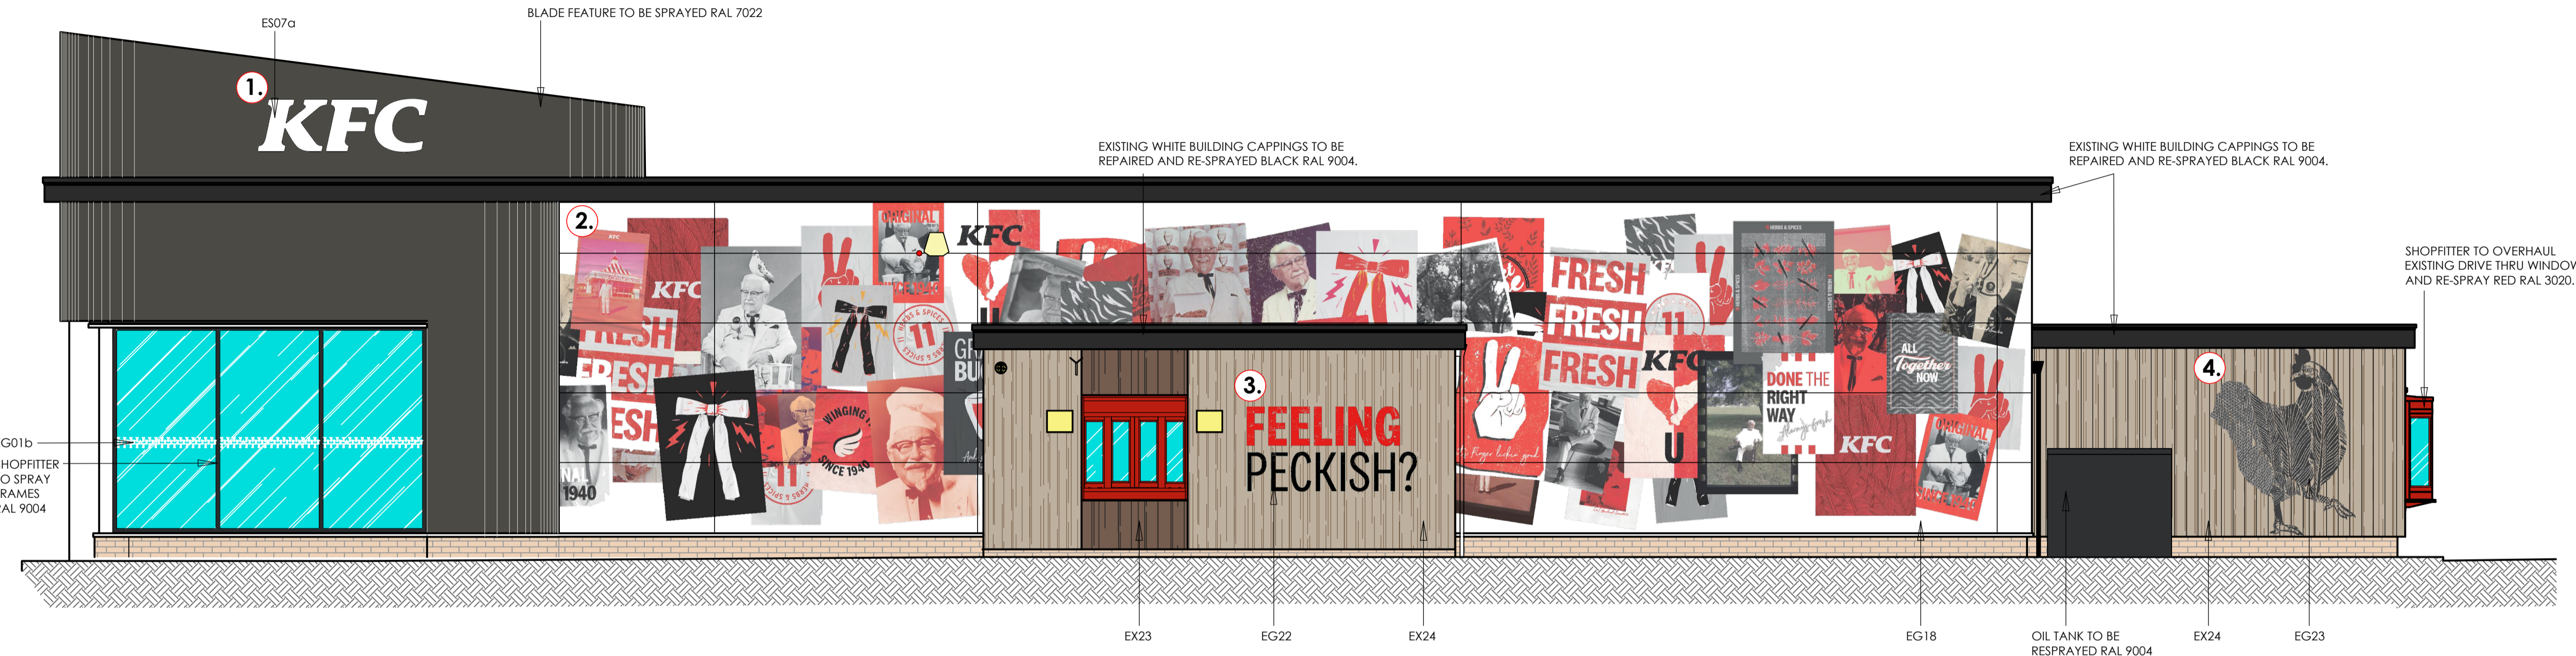

C	20/10/23	Drawing amended following KFC mark ups: EX23 & EX24 shown to drive thru pod: building left white under fly poster vinyl; section of cladding to front elevation sprayed black RAL 9004; feather vinyl shown wrapping around corner; section of framing to front elevation sprayed black RAL 9004.
B	23/6/23	Hello sign and digital egg swapped windows
A	13/4/23	Hello sign and digital egg swapped windows
rev	date	description

Proposed Elevations
 scale - 1:50 @ A1; 1:100 @ A3

Frank Belshaw
 Building Surveyors Limited **FB**

wheatley springs barn, wheatley lane road,
 barrowford, nelson, lancashire, BB9 6QS.
 tel no. (01282) 499668, fax no. (01282) 602447.

IMAGE ENHANCEMENT

store address
CLIFTON MOOR RETAIL PARK
 YORK.
 YO30 4WZ.

franchisee
CHICKEN CABINS LTD

drawing title
PROPOSED
 EXTERNAL ELEVATIONS - SHEET 1

drawn by	checked	date
JC	----	06-04-2023
store no.	scale	
020/35	1:50 @ A1	
KFC drawing no.	FB ref.	revision
2035/2023/G211	2023/11	C

Proposed Elevations
 scale - 1:50 @ A1; 1:100 @ A3

signage image (ref)	description
	KFC LETTERS - WHITE (ES07g) ALUMINIUM LETTERS, POWDER COATED RAL9004 (DARK GLOSS), WITH 3MM OPAL GSG PERSEPE FACE AND APPLIED RED 3M 3630-S3 VINYL AND LED INTERNAL ILLUMINATION BY SCAN LED PRISM.
	KFC LIGHTBOX - WHITE (WITH RED BACKGROUND) (ES10) INTERNALLY ILLUMINATED LIGHTBOX, OUTER FACES DI-BOND TO OPAL GSG PERSEPE FACE AND LED INTERNAL ILLUMINATION BY SCAN LED PRISM.
	FLY POSTER EXTERNAL GRAPHIC (EG18) VINYL CUT PRINTED (VOID CLEAR) AND APPLIED ON EXTERNAL WALL CLADDING. SIZE SITE SPECIFIC.
	HELLO YORK (EG3) INTERNALLY ILLUMINATED TEXT, HUNG IN WINDOW.
	FEELING PECKISH GRAPHIC (EG32) VINYL GRAPHIC APPLIED ON EXTERNAL BRICKWORK, WHITE AND BLACK. SIZE SITE SPECIFIC.
	EXTERNAL CHICKEN - VINYL (EG23) VINYL APPLIED TO CLADDING
	WINDOW MANIFESTATION (EG01b) WHITE BOW TIE AND HIGH BONES ON CLEAR VINYL APPLIED TO INSIDE OF WINDOW.