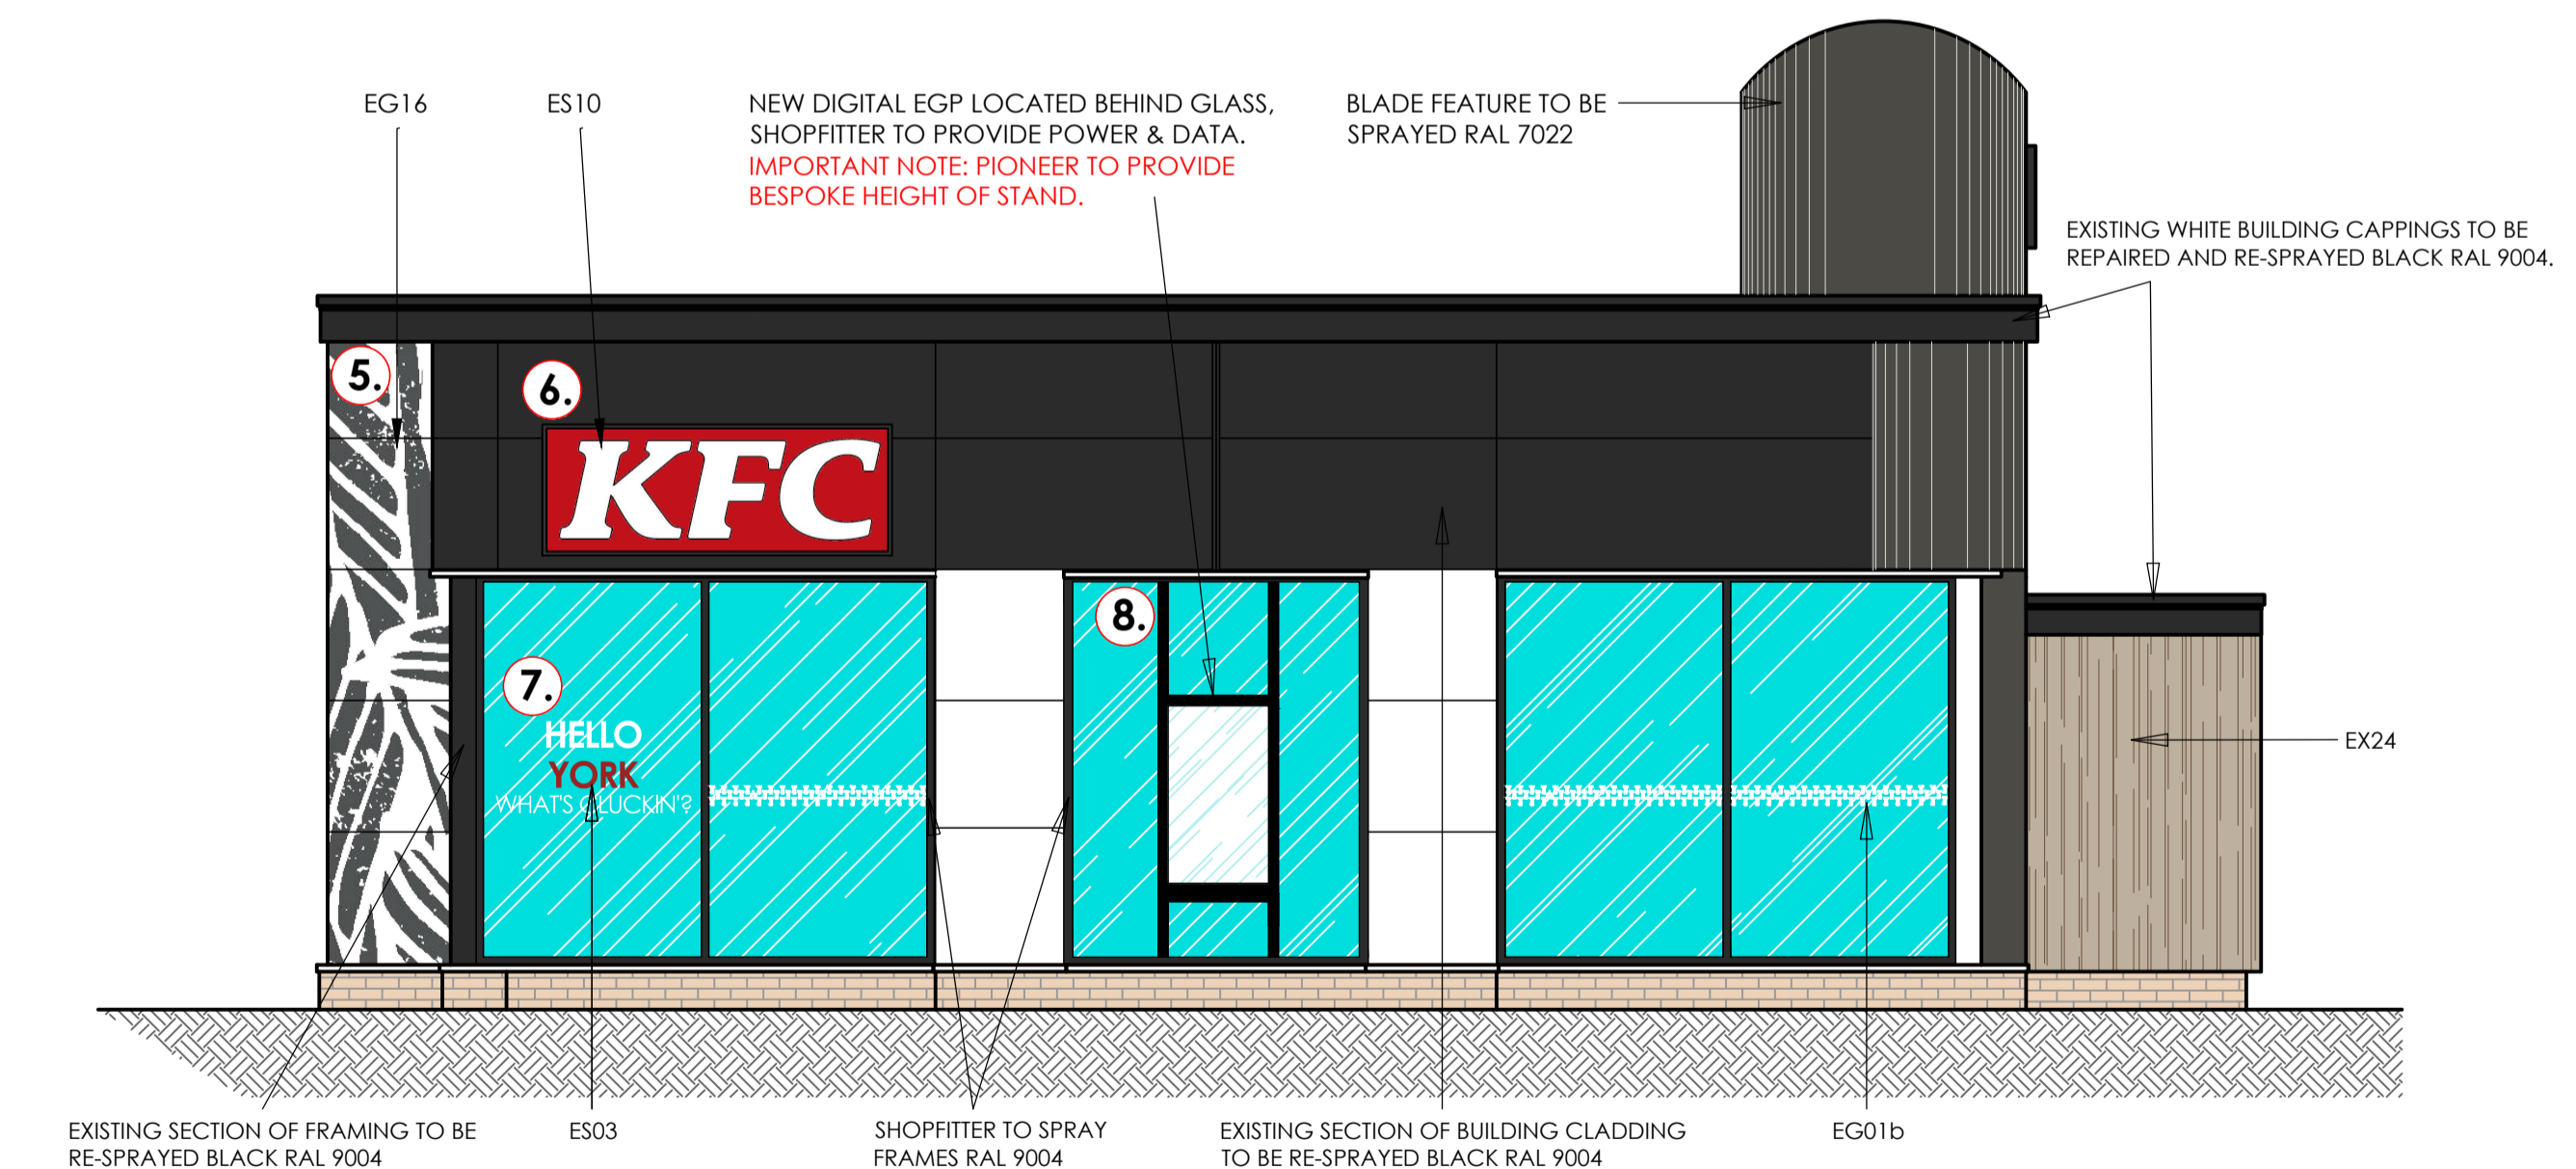

C	20/10/23	Drawing amended following KFC mark ups: EX23 & EX24 shown to drive thru pod: building left white under fly poster vinyl; section of cladding to front elevation sprayed black RAL 9004; feather vinyl shown wrapping around corner; section of framing to front elevation sprayed black RAL 9004.
B	23/6/23	Hello sign and digital egg swapped windows
A	13/4/23	Hello sign and digital egg swapped windows
rev	date	description

Proposed Elevations
 scale - 1:50 @ A1; 1:100 @ A3

Frank Belshaw
 Building Surveyors Limited **FB**

wheatley springs barn, wheatley lane road,
 barrowford, nelson, lancashire, BB9 6QS.
 tel no. (01282) 499668, fax no. (01282) 602447.

IMAGE ENHANCEMENT

store address
CLIFTON MOOR RETAIL PARK
 YORK.
 YO30 4WZ.

franchisee
CHICKEN CABINS LTD

drawing title
PROPOSED
 EXTERNAL ELEVATIONS - SHEET 1

drawn by	checked	date
JC	----	06-04-2023
store no.	scale	
020/35	1:50 @ A1	
KFC drawing no.	FB ref.	revision
2035/2023/G211	2023/11	C

Proposed Elevations
 scale - 1:50 @ A1; 1:100 @ A3

signage image (ref)	description
	KFC LETTERS - WHITE (ES07g) ALUMINIUM LETTERS, POWDER COATED RAL9004 (DARK GLOSS), WITH 3MM OPAL GSG PERSEPE FACE AND APPLIED RED 3M 3630-S3 VINYL AND LED INTERNAL ILLUMINATION BY SCAN LED PRISM.
	KFC LIGHTBOX - WHITE (WITH RED BACKGROUND) (ES10) INTERNALLY ILLUMINATED LIGHTBOX, OUTER FACES DI-BOND TO OPAL GSG PERSEPE FACE AND LED INTERNAL ILLUMINATION BY SCAN LED PRISM.
	FLY POSTER EXTERNAL GRAPHIC (EG18) VINYL CUT PRINTED (VOID CLEAR) AND APPLIED ON EXTERNAL WALL CLADDING. SIZE SITE SPECIFIC.
	HELLO YORK (EG3) INTERNALLY ILLUMINATED TEXT, HUNG IN WINDOW.
	FEELING PECKISH GRAPHIC (EG32) VINYL GRAPHIC APPLIED ON EXTERNAL BRICKWORK, WHITE AND BLACK. SIZE SITE SPECIFIC.
	EXTERNAL CHICKEN - VINYL (EG23) VINYL APPLIED TO CLADDING
	WINDOW MANIFESTATION (EG01b) WHITE BOW TIE AND HIGH BONES ON CLEAR VINYL APPLIED TO INSIDE OF WINDOW.