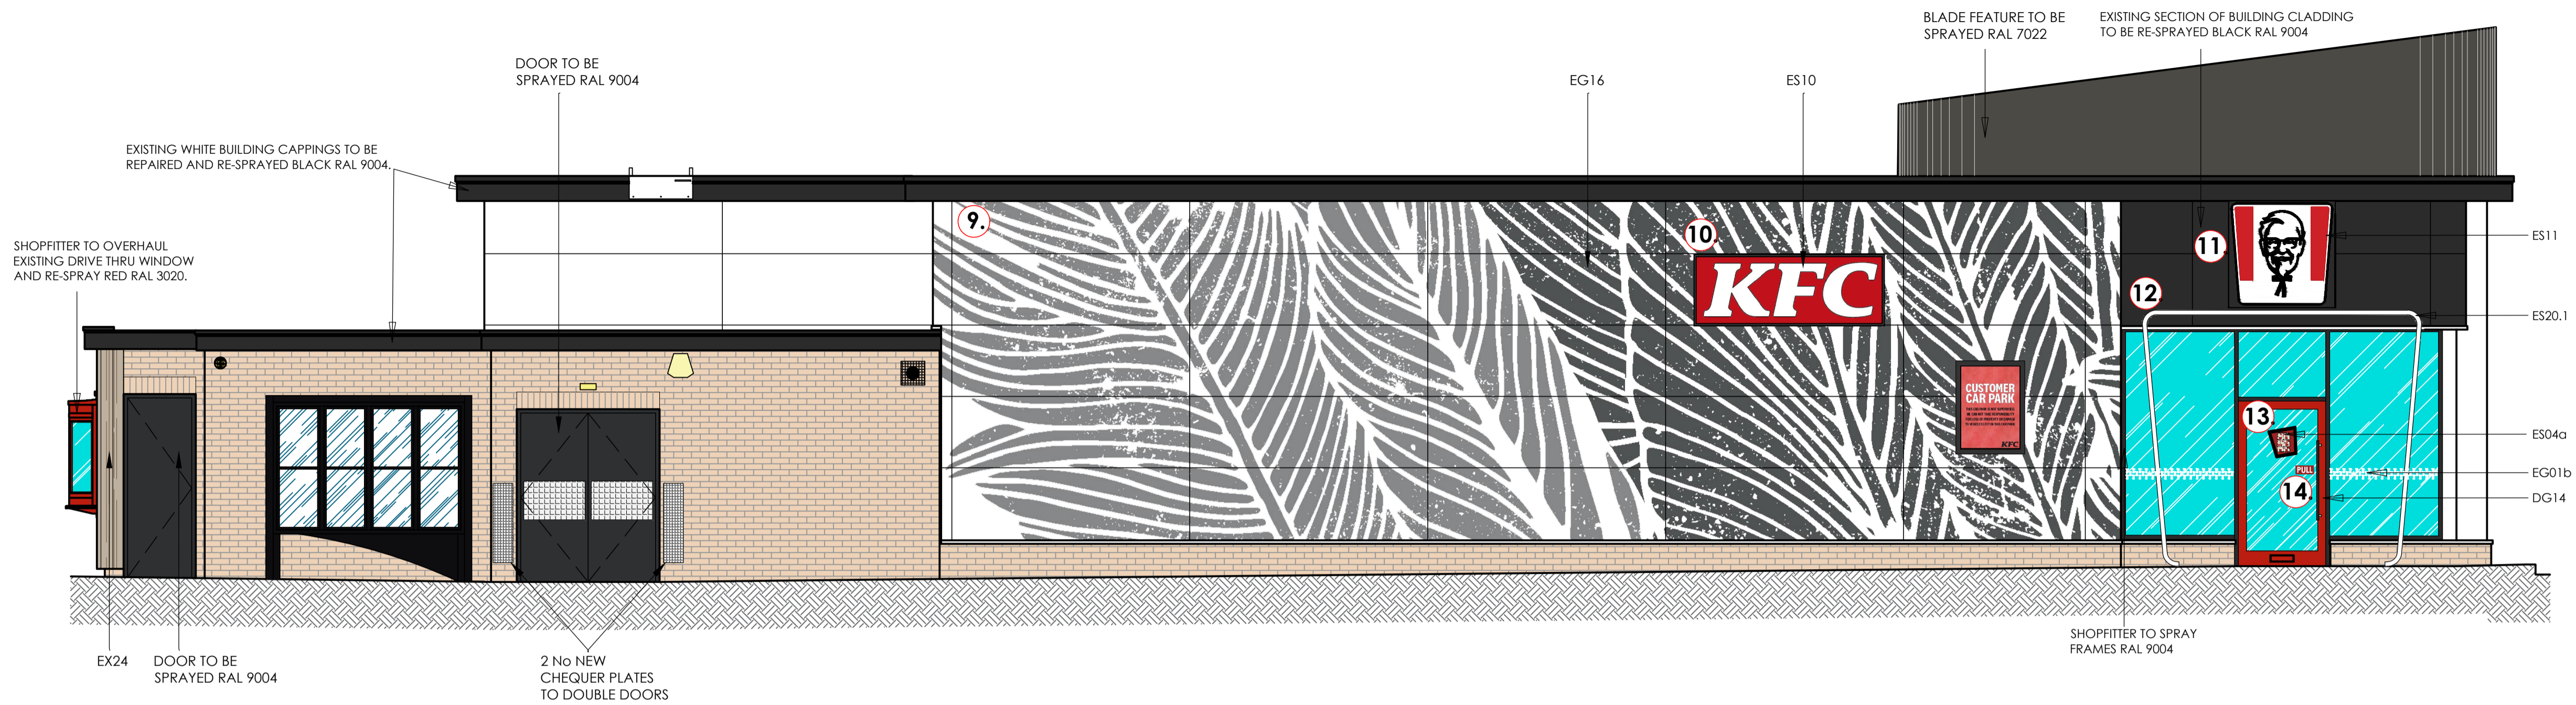

rev	date	description
A	20/10/23	Drawing amended following KFC mark ups; cladding above main entrance door to be sprayed black RAL 9004; EX23 shown around drive thru window; EG12 shown to replace EG15.

Proposed Elevations

scale - 1:50 @ A1: 1:100 @ A3

Frank Belshaw
 Building Surveyors Limited

wheatley springs barn, wheatley lane road,
 barrowford, nelson, lancashire, BB9 6QS.
 tel no. (01282) 499668, fax no. (01282) 602447.

IMAGE ENHANCEMENT

store address
CLIFTON MOOR RETAIL PARK
 YORK.
 YO30 4WZ.

franchisee
CHICKEN CABINS LTD

drawing title
PROPOSED
 EXTERNAL ELEVATIONS - SHEET 2

drawn by	checked	date
JC	----	06-04-2023
store no.	scale	
020/35	1:50 @ A1	

KFC drawing no.	FB ref.	revision
2035/2023/G212	2023/11	A

Proposed Elevations

scale - 1:50 @ A1: 1:100 @ A3

Signage image (int)	description
	KFC LIGHTBOX - WHITE (WITH RED BACKGROUND) (ES10) INTERNALLY ILLUMINATED LIGHTBOX. OUTER FACES EN-BOND RAL 3020. FRET CUT LETTERSCUT THROUGH EN-BOND TO OPAL GLOSS PEXTEX FACE AND LED INTERNAL ILLUMINATION BY SLOTTED LED STRIP.
	EXTERIOR FEATHER GRAPHIC - VINYL CUT (EG16) VINYL CUT GRAPHIC APPLIED OVER EXTERNAL WALL CLADDING. SEE SITE SPECIFIC.
	NEON BUCKET PORTAL (ES20.1) WHITE STATIC ILLUMINATED BUCKET SHADED PORTAL TO BE INSTALLED AROUND ENTRANCE. OPAL DIFFUSER.
	COLONEL & BUCKET (ES11) HIGH INTERNALLY ILLUMINATED COLONEL SIGN BOX FABRICATED FROM BLACK POWDER COATED ALUMINIUM SIGN CASING WITH OPAL FLEX FACE PANEL DECORATED WITH 3/4 VINYL TO FORM COLONEL LOGO. SIGN TO BE ILLUMINATED BY LED.
	DG14 - SEE MEASURED ALUMINIUM ENTRANCE DOOR POWDER COATED RED RAL 3020 WITH LETTER PLATE TO BOTTOM PANEL & FITTED WITH PUSH/PULL 1/2" LONG BLACK RAL 9004 WITH ON COATED DOOR HANDLES. ACTION BUTTON TO BE INSTALLED ON THE SHOPFRONT FRAME.
	OUR PLACE OR YOURS - VINYL (EG12) VINYL SIGN APPLIED TO CLADDING. SEE SITE SPECIFIC.
	WINDOW MANIFESTATION (EG01b) WHITE BOW TIE AND WISH BONES ON CLEAR VINYL APPLIED TO INSIDE OF WINDOW.