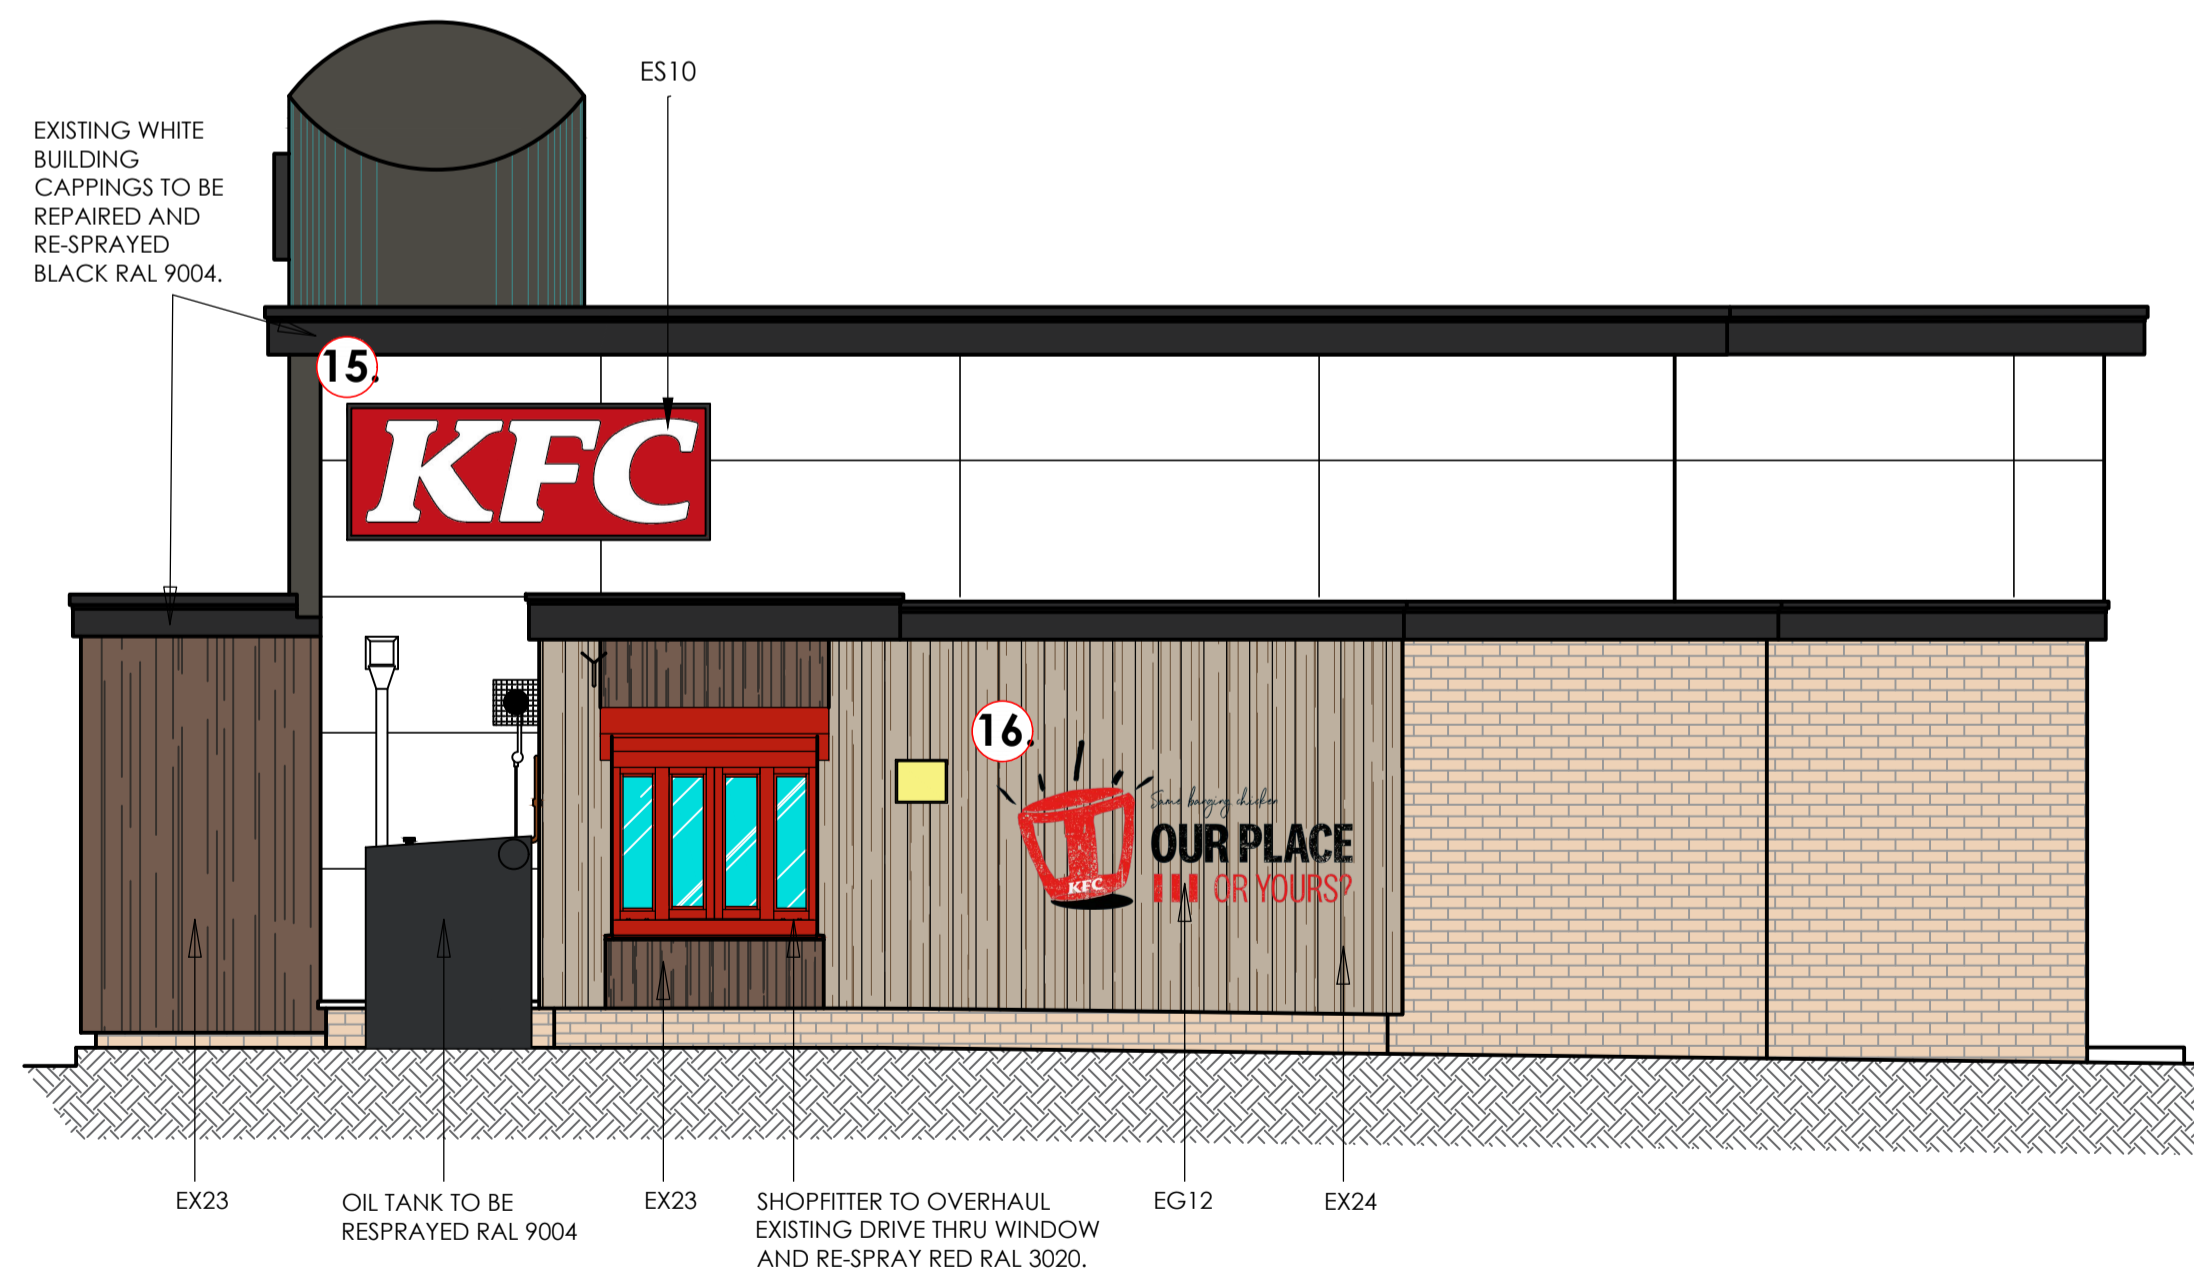

rev	date	description
A	20/10/23	Drawing amended following KFC mark ups; cladding above main entrance door to be sprayed black RAL 9004; EX23 shown around drive thru window; EG12 shown to replace EG15.

IMAGE ENHANCEMENT

store address
CLIFTON MOOR RETAIL PARK
 YORK.
 YO30 4WZ.

franchisee
CHICKEN CABINS LTD

drawing title
PROPOSED
 EXTERNAL ELEVATIONS - SHEET 2

drawn by	checked	date
JC	----	06-04-2023
store no.	scale	
020/35	1:50 @ A1	

KFC drawing no.	FB ref.	revision
2035/2023/G212	2023/11	A

Proposed Elevations

scale - 1:50 @ A1: 1:100 @ A3

Signage image (int)	description
	KFC LIGHTBOX - WHITE (WITH RED BACKGROUND) (ES10) INTERNALLY ILLUMINATED LIGHTBOX. OUTER FACES EN-BOND RAL 3020. FRET CUT LETTERSCUT THROUGH EN-BOND TO OPAL GLOSS PEXTEX FACE AND LED INTERNAL ILLUMINATION BY SLOTTED LED STRIP.
	EXTERIOR FEATHER GRAPHIC - VINYL CUT (EG16) VINYL CUT GRAPHIC APPLIED OVER EXTERNAL WALL CLADDING. SEE SITE SPECIFIC.
	NEON BUCKET PORTAL (ES20.1) WHITE STATIC ILLUMINATED BUCKET SHADED PORTAL TO BE INSTALLED AROUND ENTRANCE. OPAL DIFFUSER.
	COLONEL & BUCKET (ES11) HIGH INTERNALLY ILLUMINATED COLONEL SIGN BOX FABRICATED FROM BLACK POWDER COATED ALUMINIUM SIGN CASING WITH OPAL FLEX FACE PANEL DECORATED WITH 3/4 VINYL TO FORM COLONEL LOGO. SIGN TO BE ILLUMINATED BY LED.
	DG14 - SEE MEASURED ALUMINIUM ENTRANCE DOOR POWDER COATED RED RAL 3020 WITH LETTER PLATE TO BOTTOM PANEL & FITTED WITH PUSH/PULL 1/2" LONG BLACK RAL 9004 WITH ON COATED DOOR HANDLES. ACTION BUTTON TO BE INSTALLED ON THE SHOPFRONT FRAME.
	OUR PLACE OR YOURS - VINYL (EG12) VINYL SIGN APPLIED TO CLADDING. SEE SITE SPECIFIC.
	WINDOW MANIFESTATION (EG01b) WHITE BOW TIE AND WISH BONES ON CLEAR VINYL APPLIED TO INSIDE OF WINDOW.