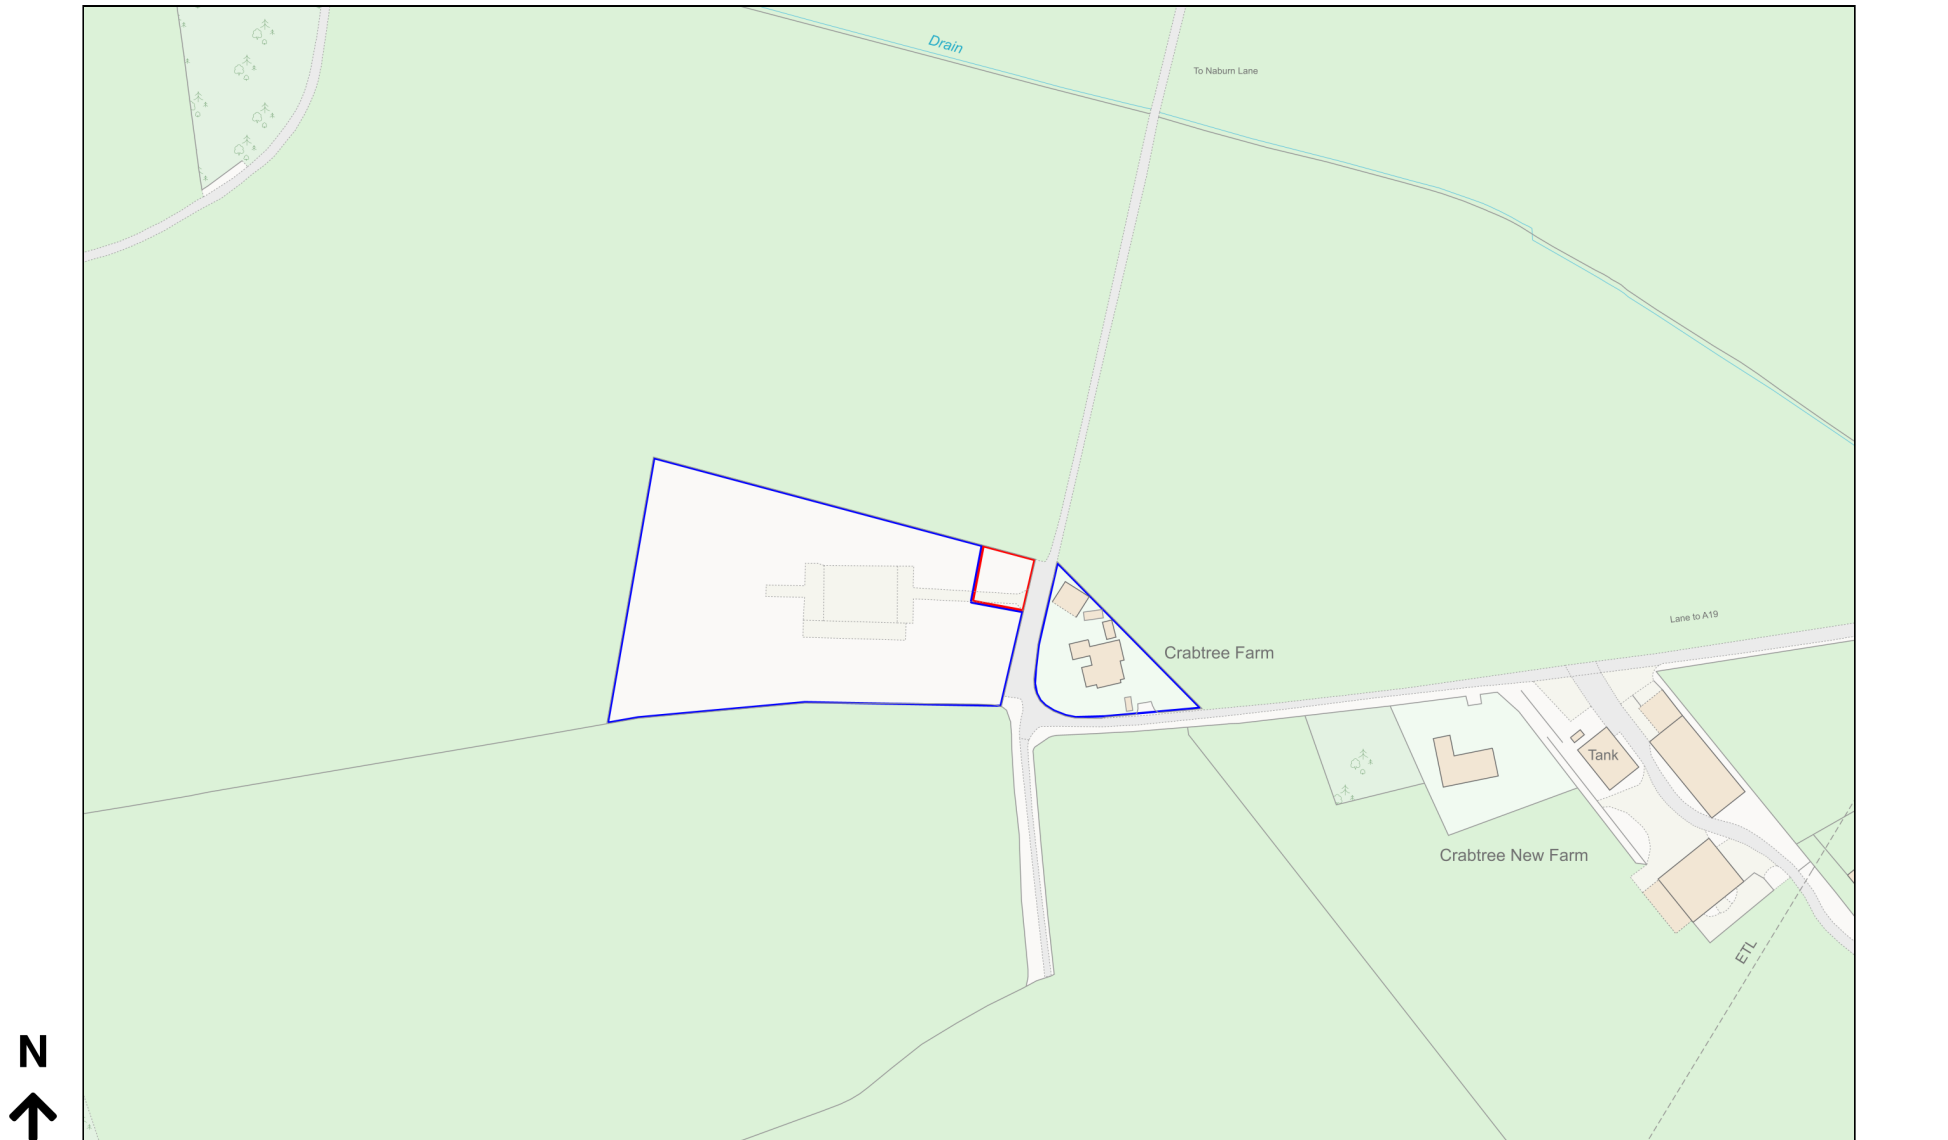

Location Plan

Site Address: Crabtree Farm, York Road, Deighton, York, YO19 6ES

Date Produced: 01-Nov-2023

Scale: 1:2500 @A4

Planning Portal Reference: PP-12532254v1