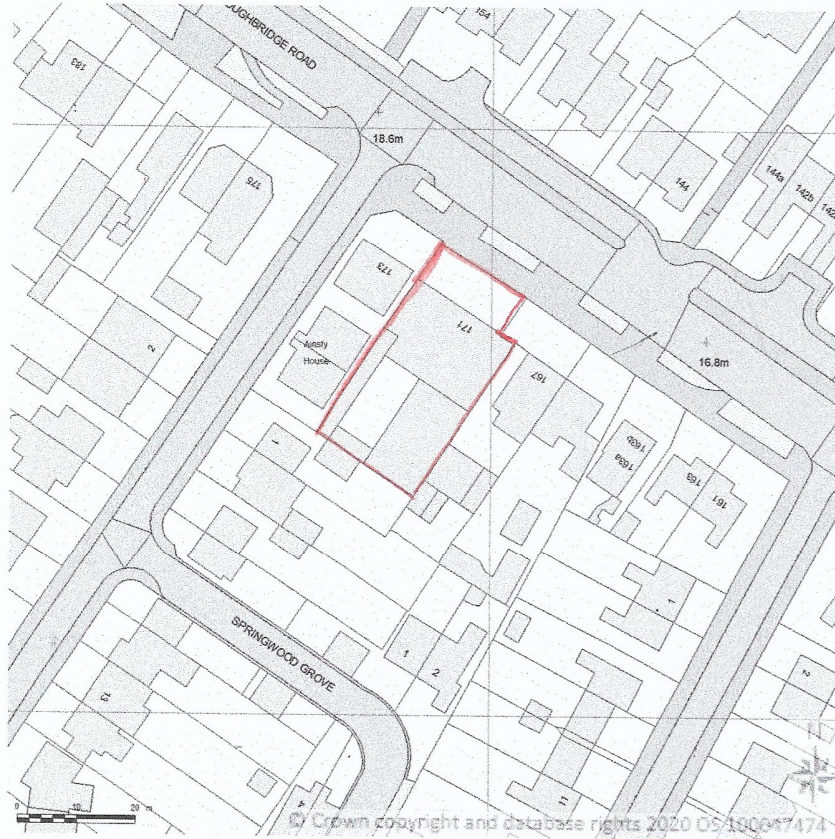

SITE LOCATION PLAN
AREA 2 HA
SCALE 1:1250 on A4
CENTRE COORDINATES: 457289, 452650

Supplied by Streetwise Maps Ltd
www.streetwise.net
Licence No: 100047474
29/10/2023 11:15