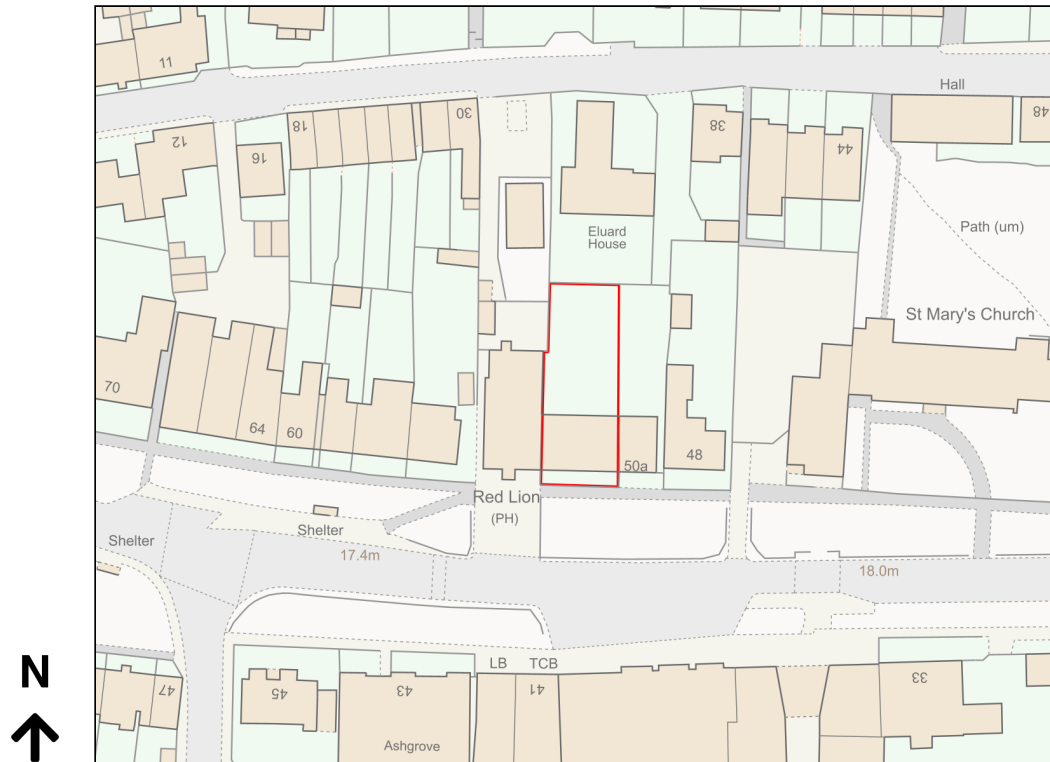

# Location Plan

Site Address: 50, The Village, Haxby, York, YO32 2HX

Date Produced: 09-Nov-2023

Scale: 1:1250 @A4

Planning Portal Reference: PP-12579015v1