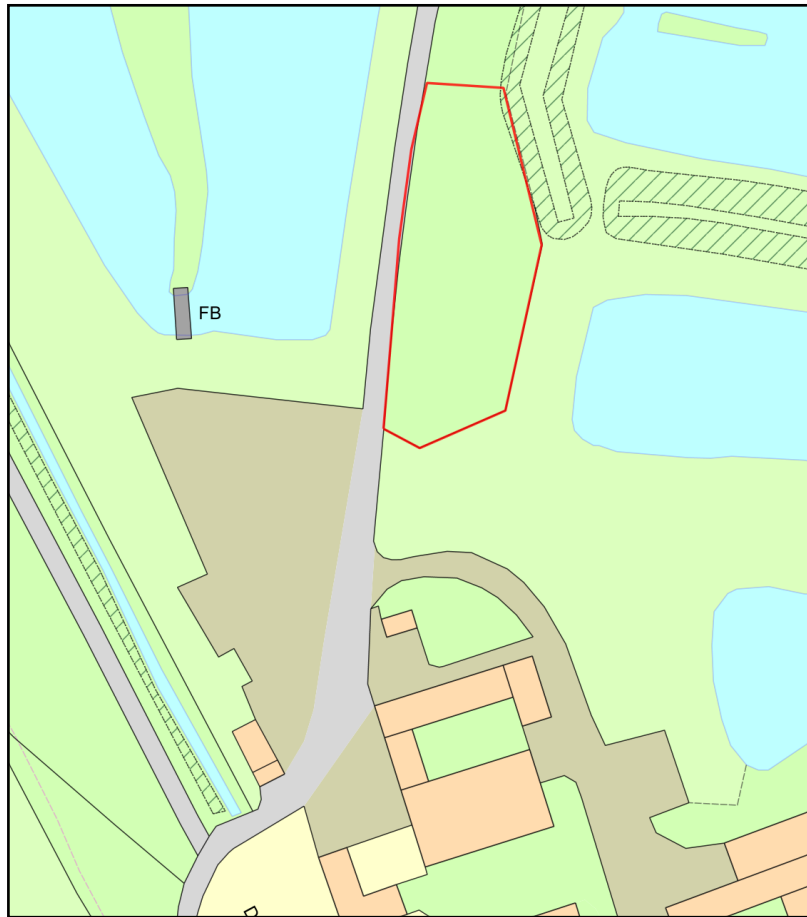

# Location Plan

Plan Produced for: Pool  
Date Produced: 07 Nov 2023  
Plan Reference Number: TQRQM23299125943588  
Scale: 1:1250 @ A4