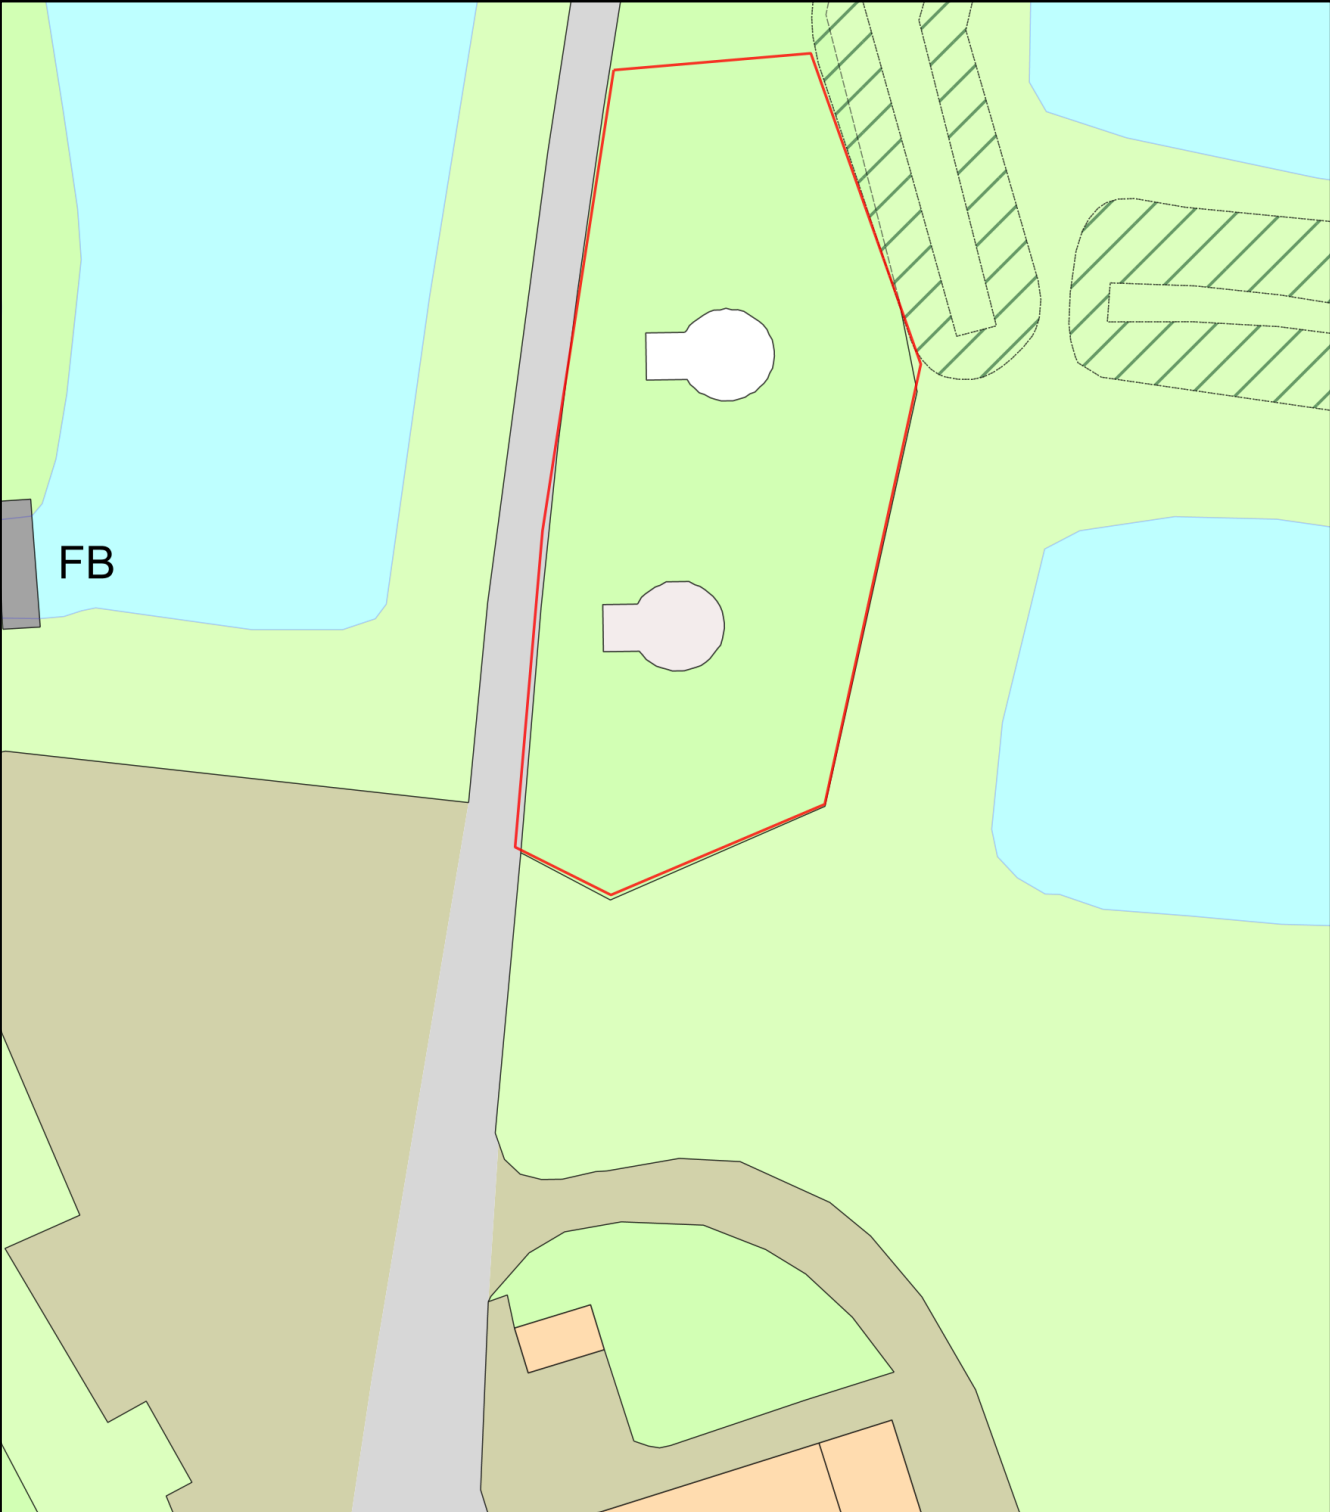

# Site Plan

Plan Produced for: Pool Bridge Farm

Date Produced: 26 Oct 2023

Plan Reference Number: TQRQM23299123702177

Scale: 1:500 @ A4