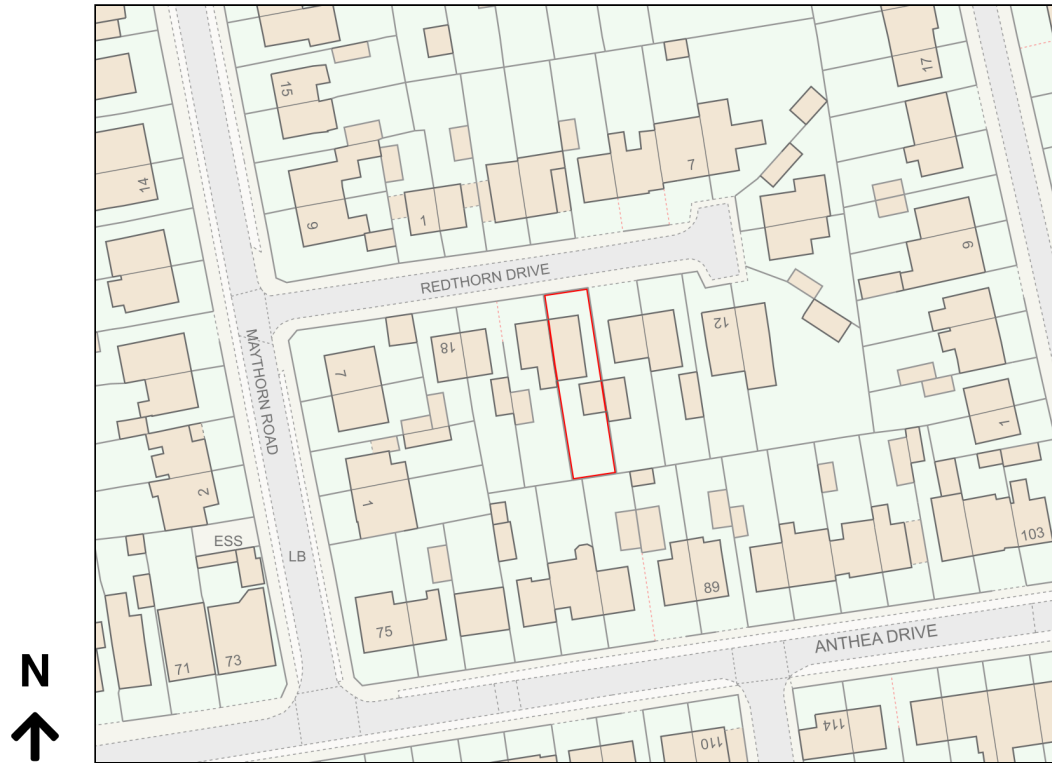

Location Plan

Site Address: 15, Redthorn Drive, Huntington, York, YO31 9DW

Date Produced: 13-Nov-2023

Scale: 1:1250 @A4

Planning Portal Reference: PP-12594071v1