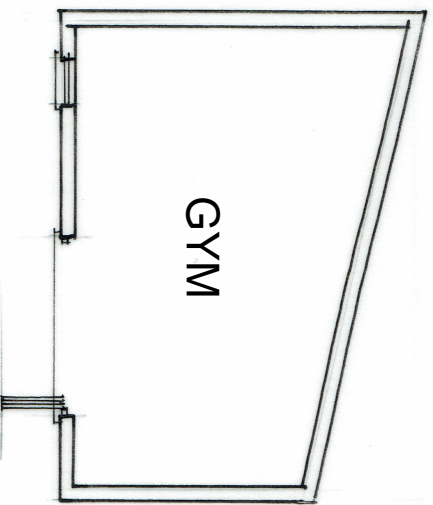

EPDM ROOF

POWDER COATED DOOR SET

RENDER FINISH

FLANK ELEVATION

FRONT ELEVATION  
(GARDEN)

FLANK ELEVATION

REAR ELEVATION

17 POLEHANGER LANE  
HEMEL HEMPSTEAD  
HERTS  
HP1 3PT

GARDEN ROOM (GYM)

PLAN AND ELEVATIONS  
AS BUILT

GYM

FLOOR PLAN

1-100 SCALE