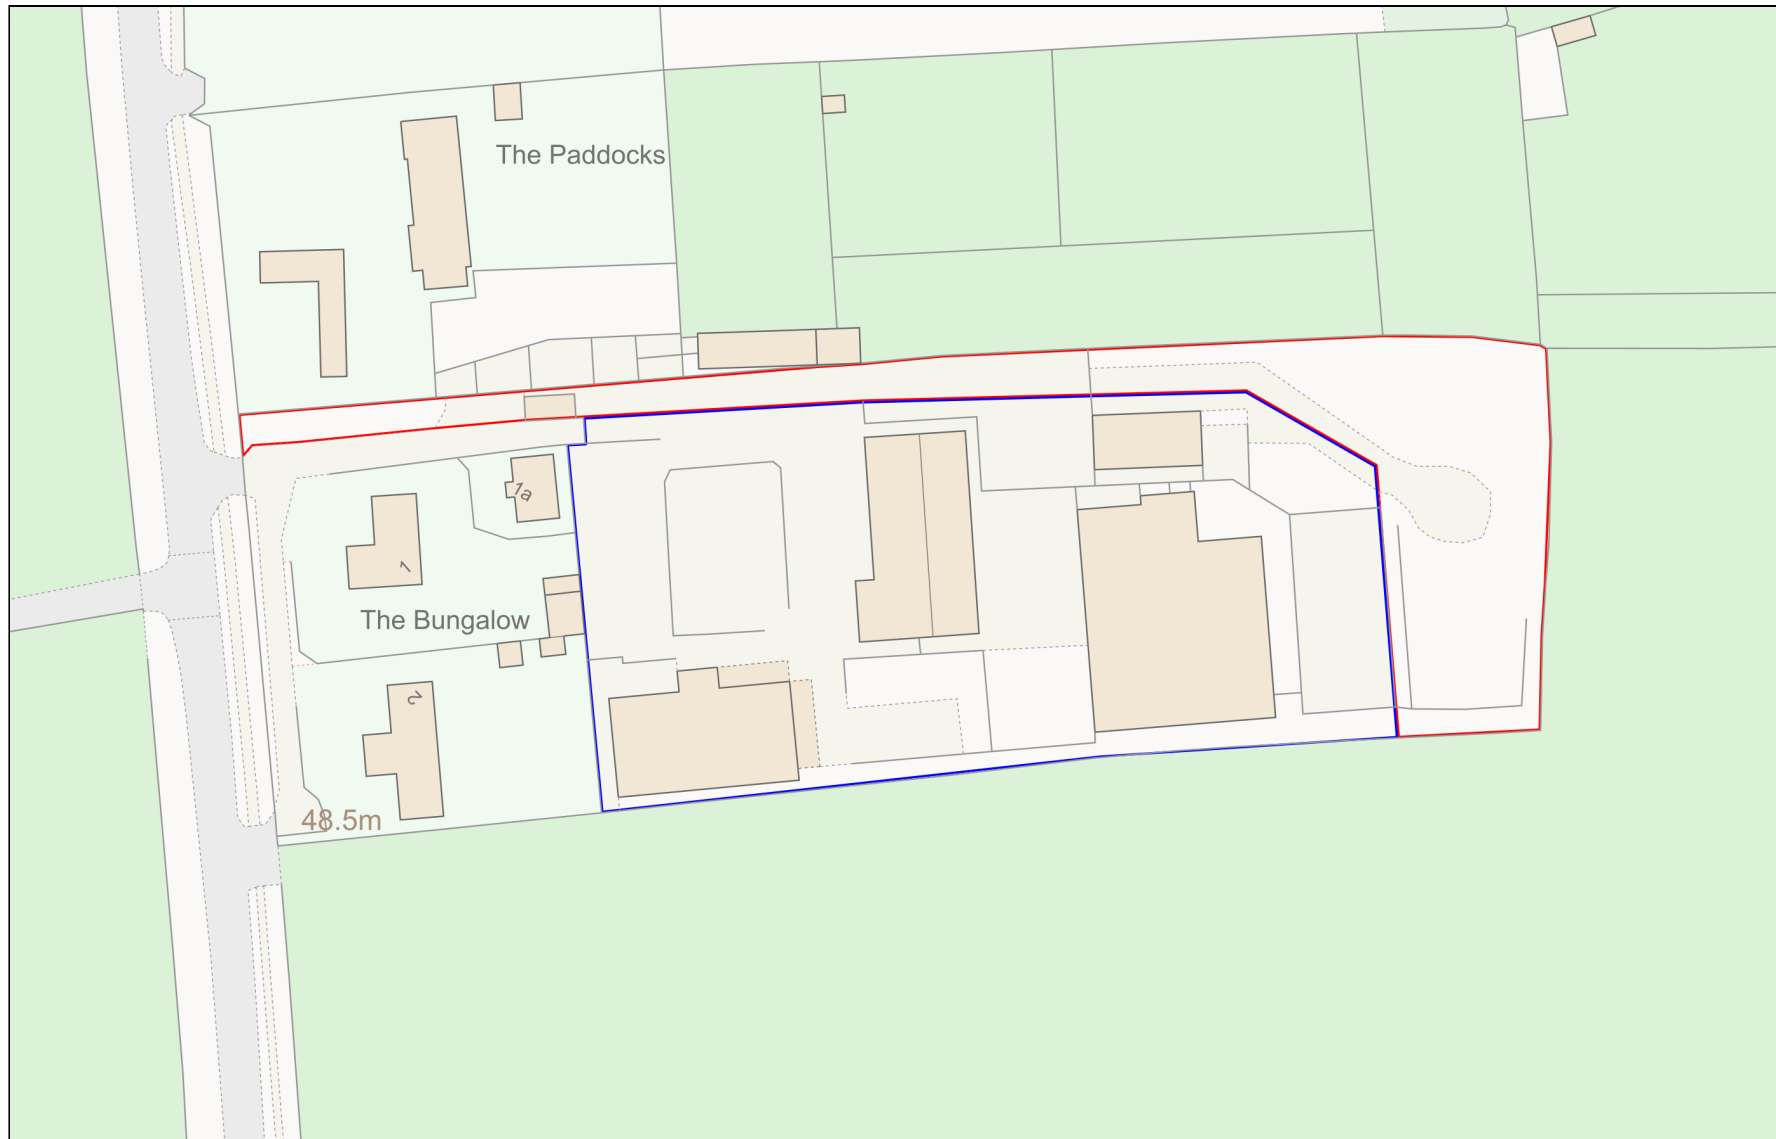

# Location Plan

Site Address: Build A Future Ltd, Build A Future, Louth Road, West Ashby, LN9 5PT

Date Produced: 17-Nov-2023

Scale: 1:1250 @A4

Planning Portal Reference: PP-12278658v2