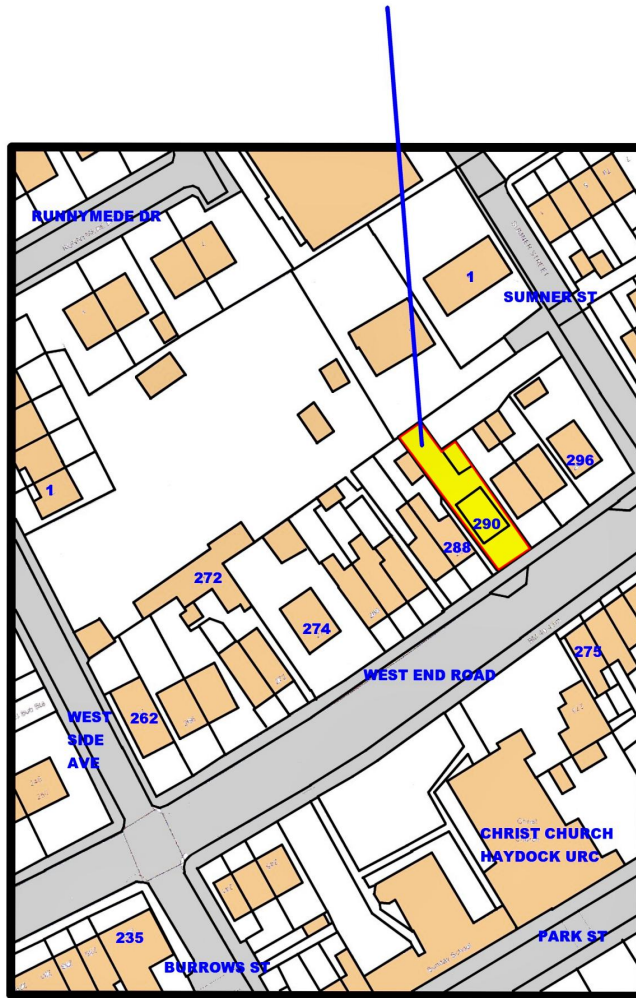

12 THE SPINNEY  
RAINFORD  
WA11 8AS  
07980555415

**1 : 1250**

TITLE/SUBJECT

**290 WEST END ROAD, HAYDOCK, WA11 0AN**

**SITE REFERED TO IS HIGHLIGHTED AND EDGED IN RED.**

SCALE : 1/1250 PAPER SIZE A4

REPRODUCED FROM 1:1250 or 1:2500 MAP BY PERMISSION  
OF ORDINANCE SURVEY ® ON BEHALF OF THE CONTROLLER  
OF HER MAJESTY'S STATIONERY OFFICE

LICENCE NUMBER AL 10005515

© CROWN COPYRIGHT. ALL RIGHTS RESERVED