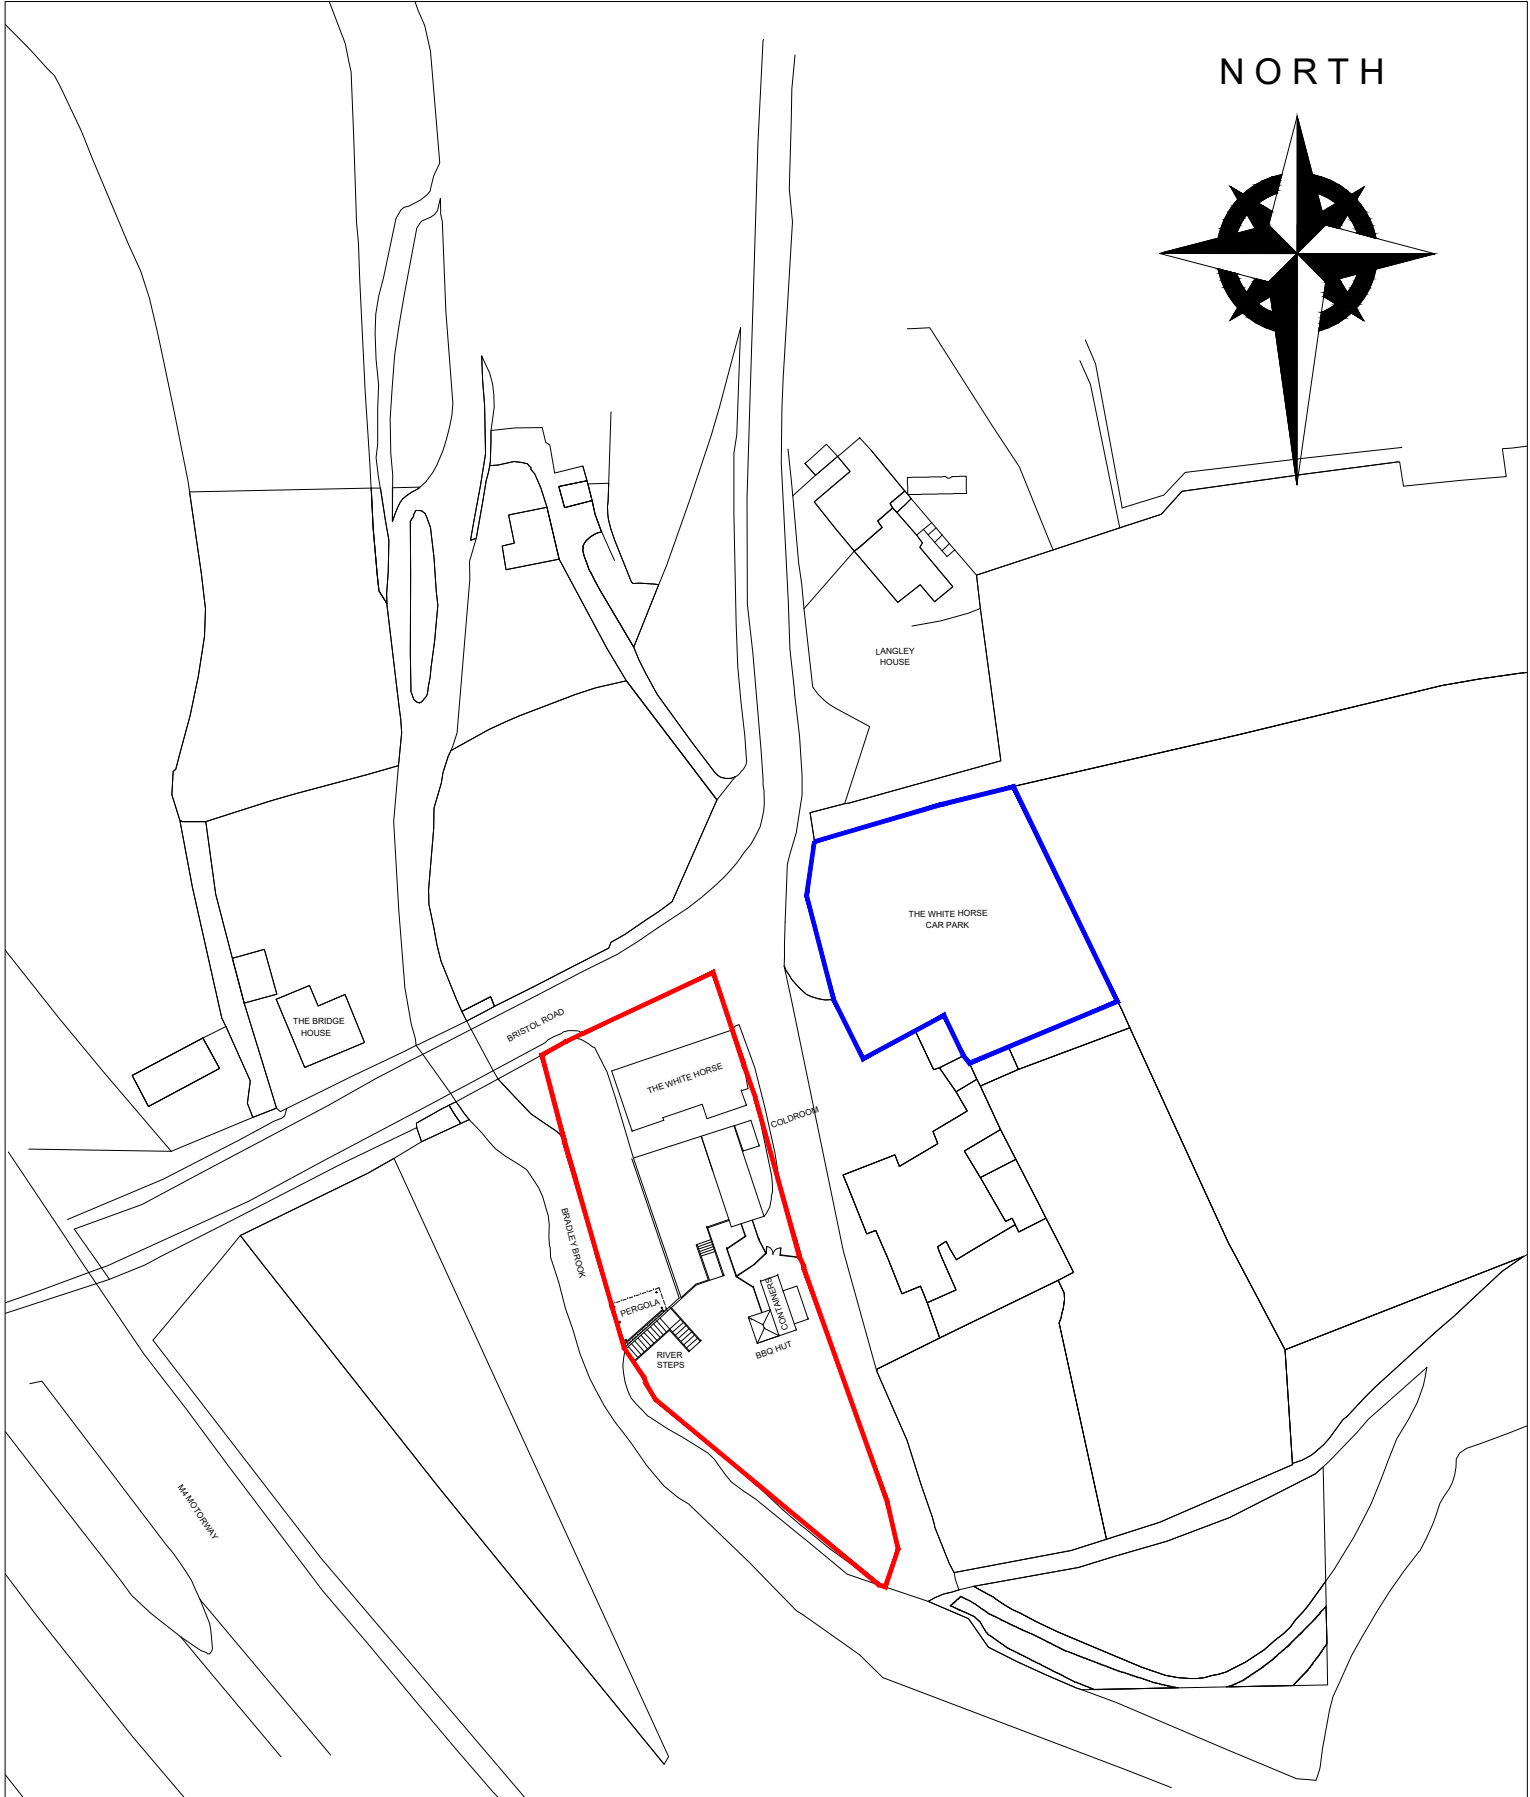

NORTH

Site Plan

A4

<p>The White Horse Bristol Road Hambrook BS16 1RY</p>	<p>Drawing Information Drawn By : ACG Ltd</p>		<p>ACG</p>	<p>Rev :</p>
	<p>Email: admin@acg.uk.net</p>	<p>Scale: 1:1250</p>		
<p>Hub Number :</p>	<p>Date : 05.08.2023</p>	<p>Drawing Status:</p>	<p>Copyright © ACG Ltd.</p>	<p>A4</p>
<p>Drawing Title : Site Location Plan</p>				