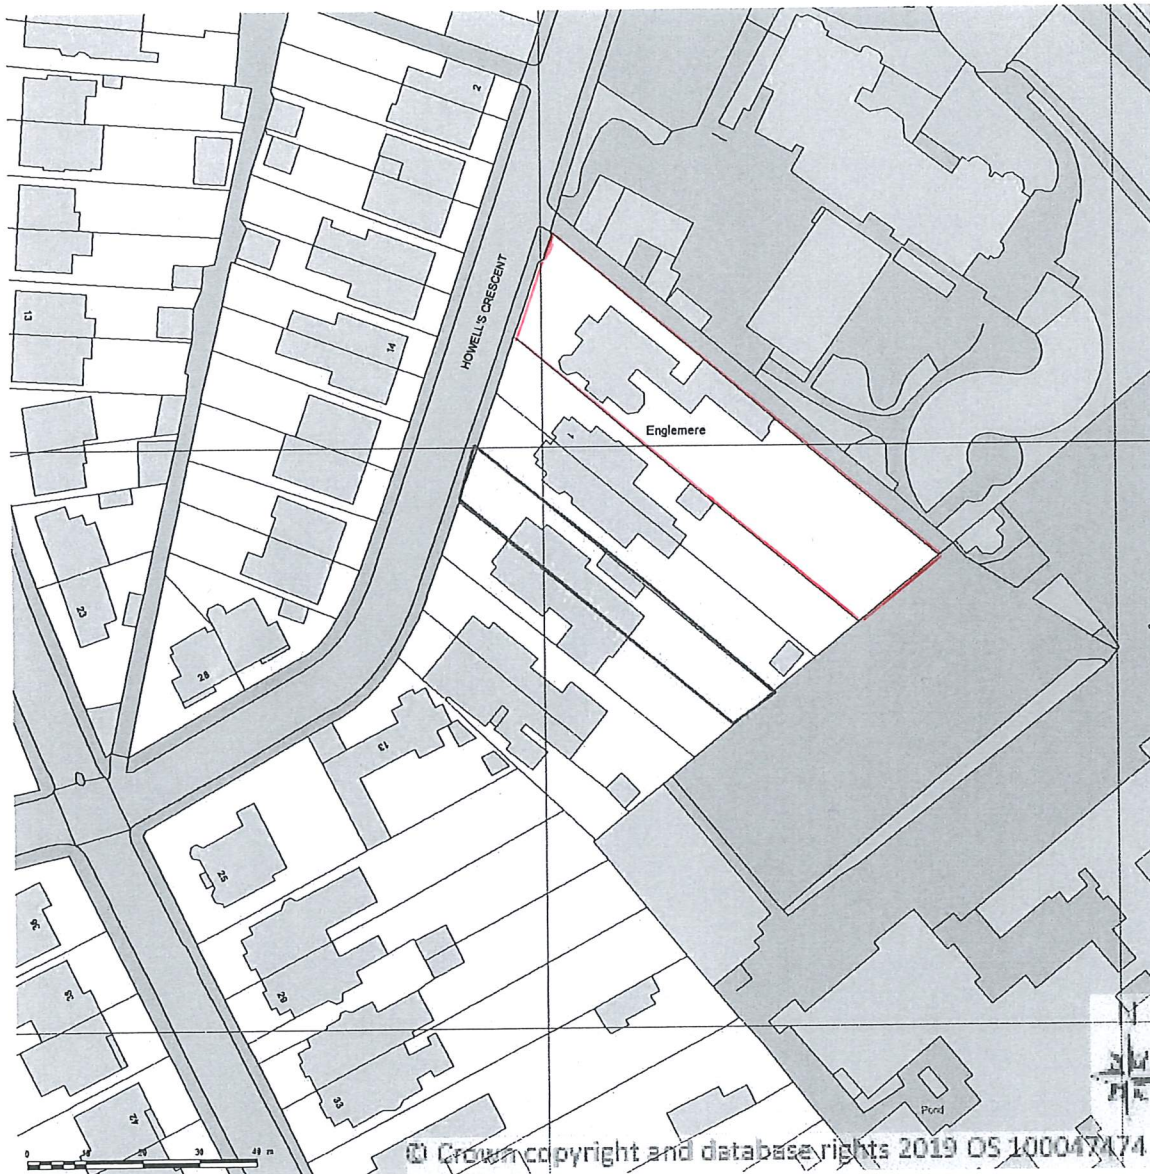

SITE LOCATION PLAN  
AREA 4 HA  
SCALE: 1:1250 on A4  
CENTRE COORDINATES: 315807 , 177575

Supplied by Streetwise Maps Ltd  
[www.streetwise.net](http://www.streetwise.net)  
Licence No: 100047474  
09:34:03 08/09/2019