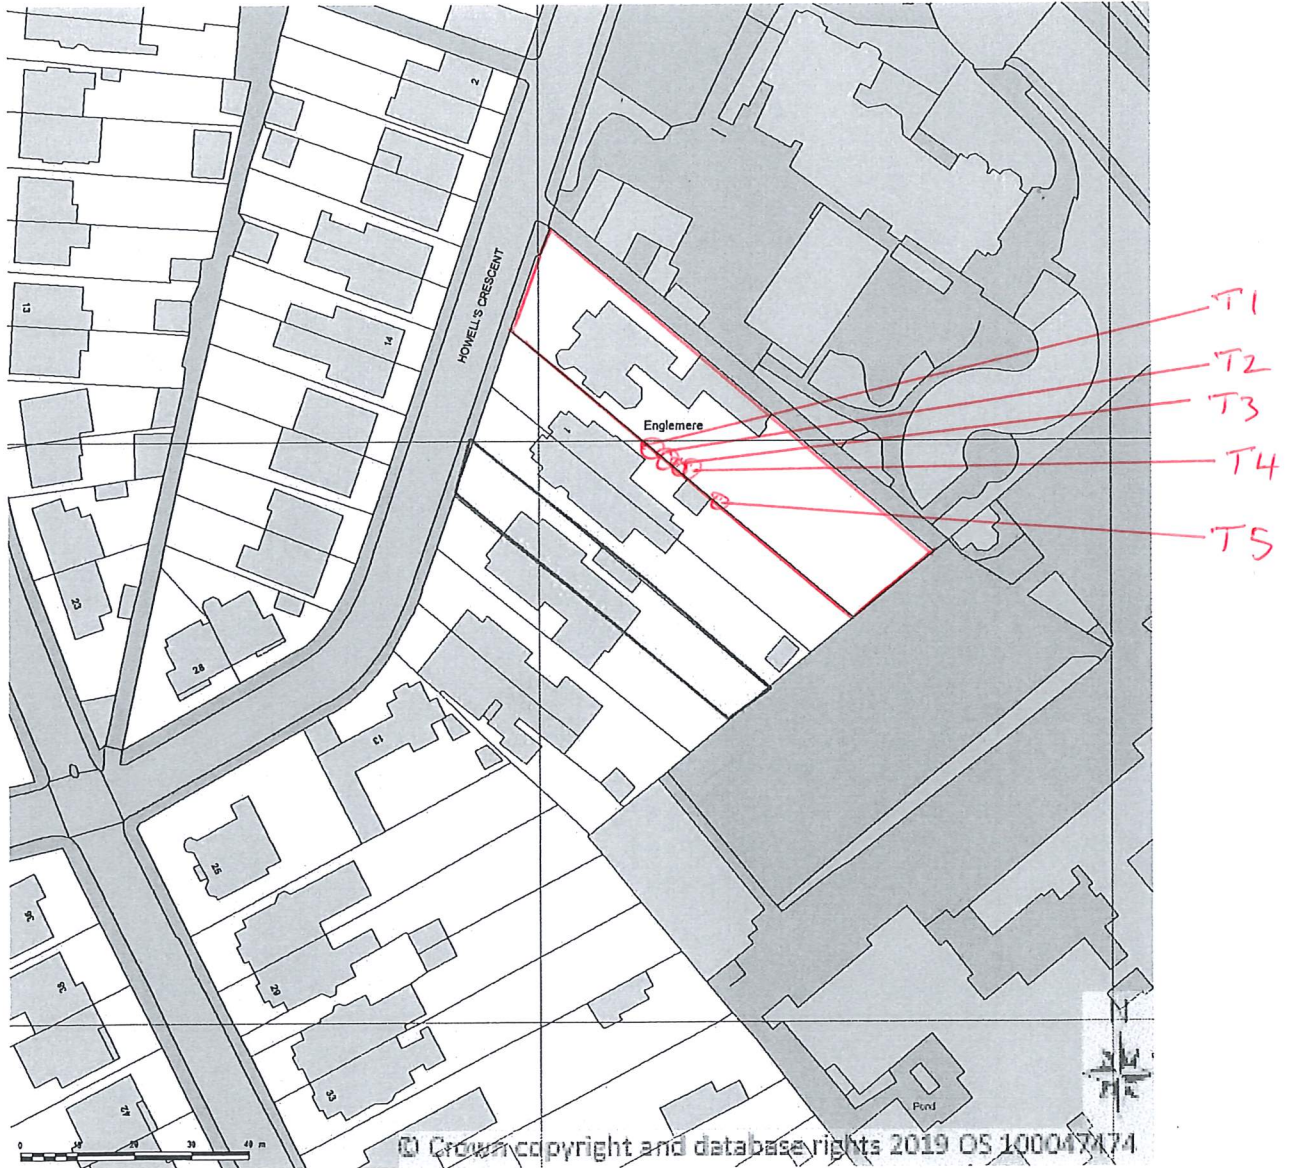

SITE LOCATION PLAN  
AREA 4 HA  
SCALE: 1:1250 on A4  
CENTRE COORDINATES: 315807 , 177575

Supplied by Streetwise Maps Ltd  
[www.streetwise.net](http://www.streetwise.net)  
Licence No: 100047474  
09:34:03 08/09/2019