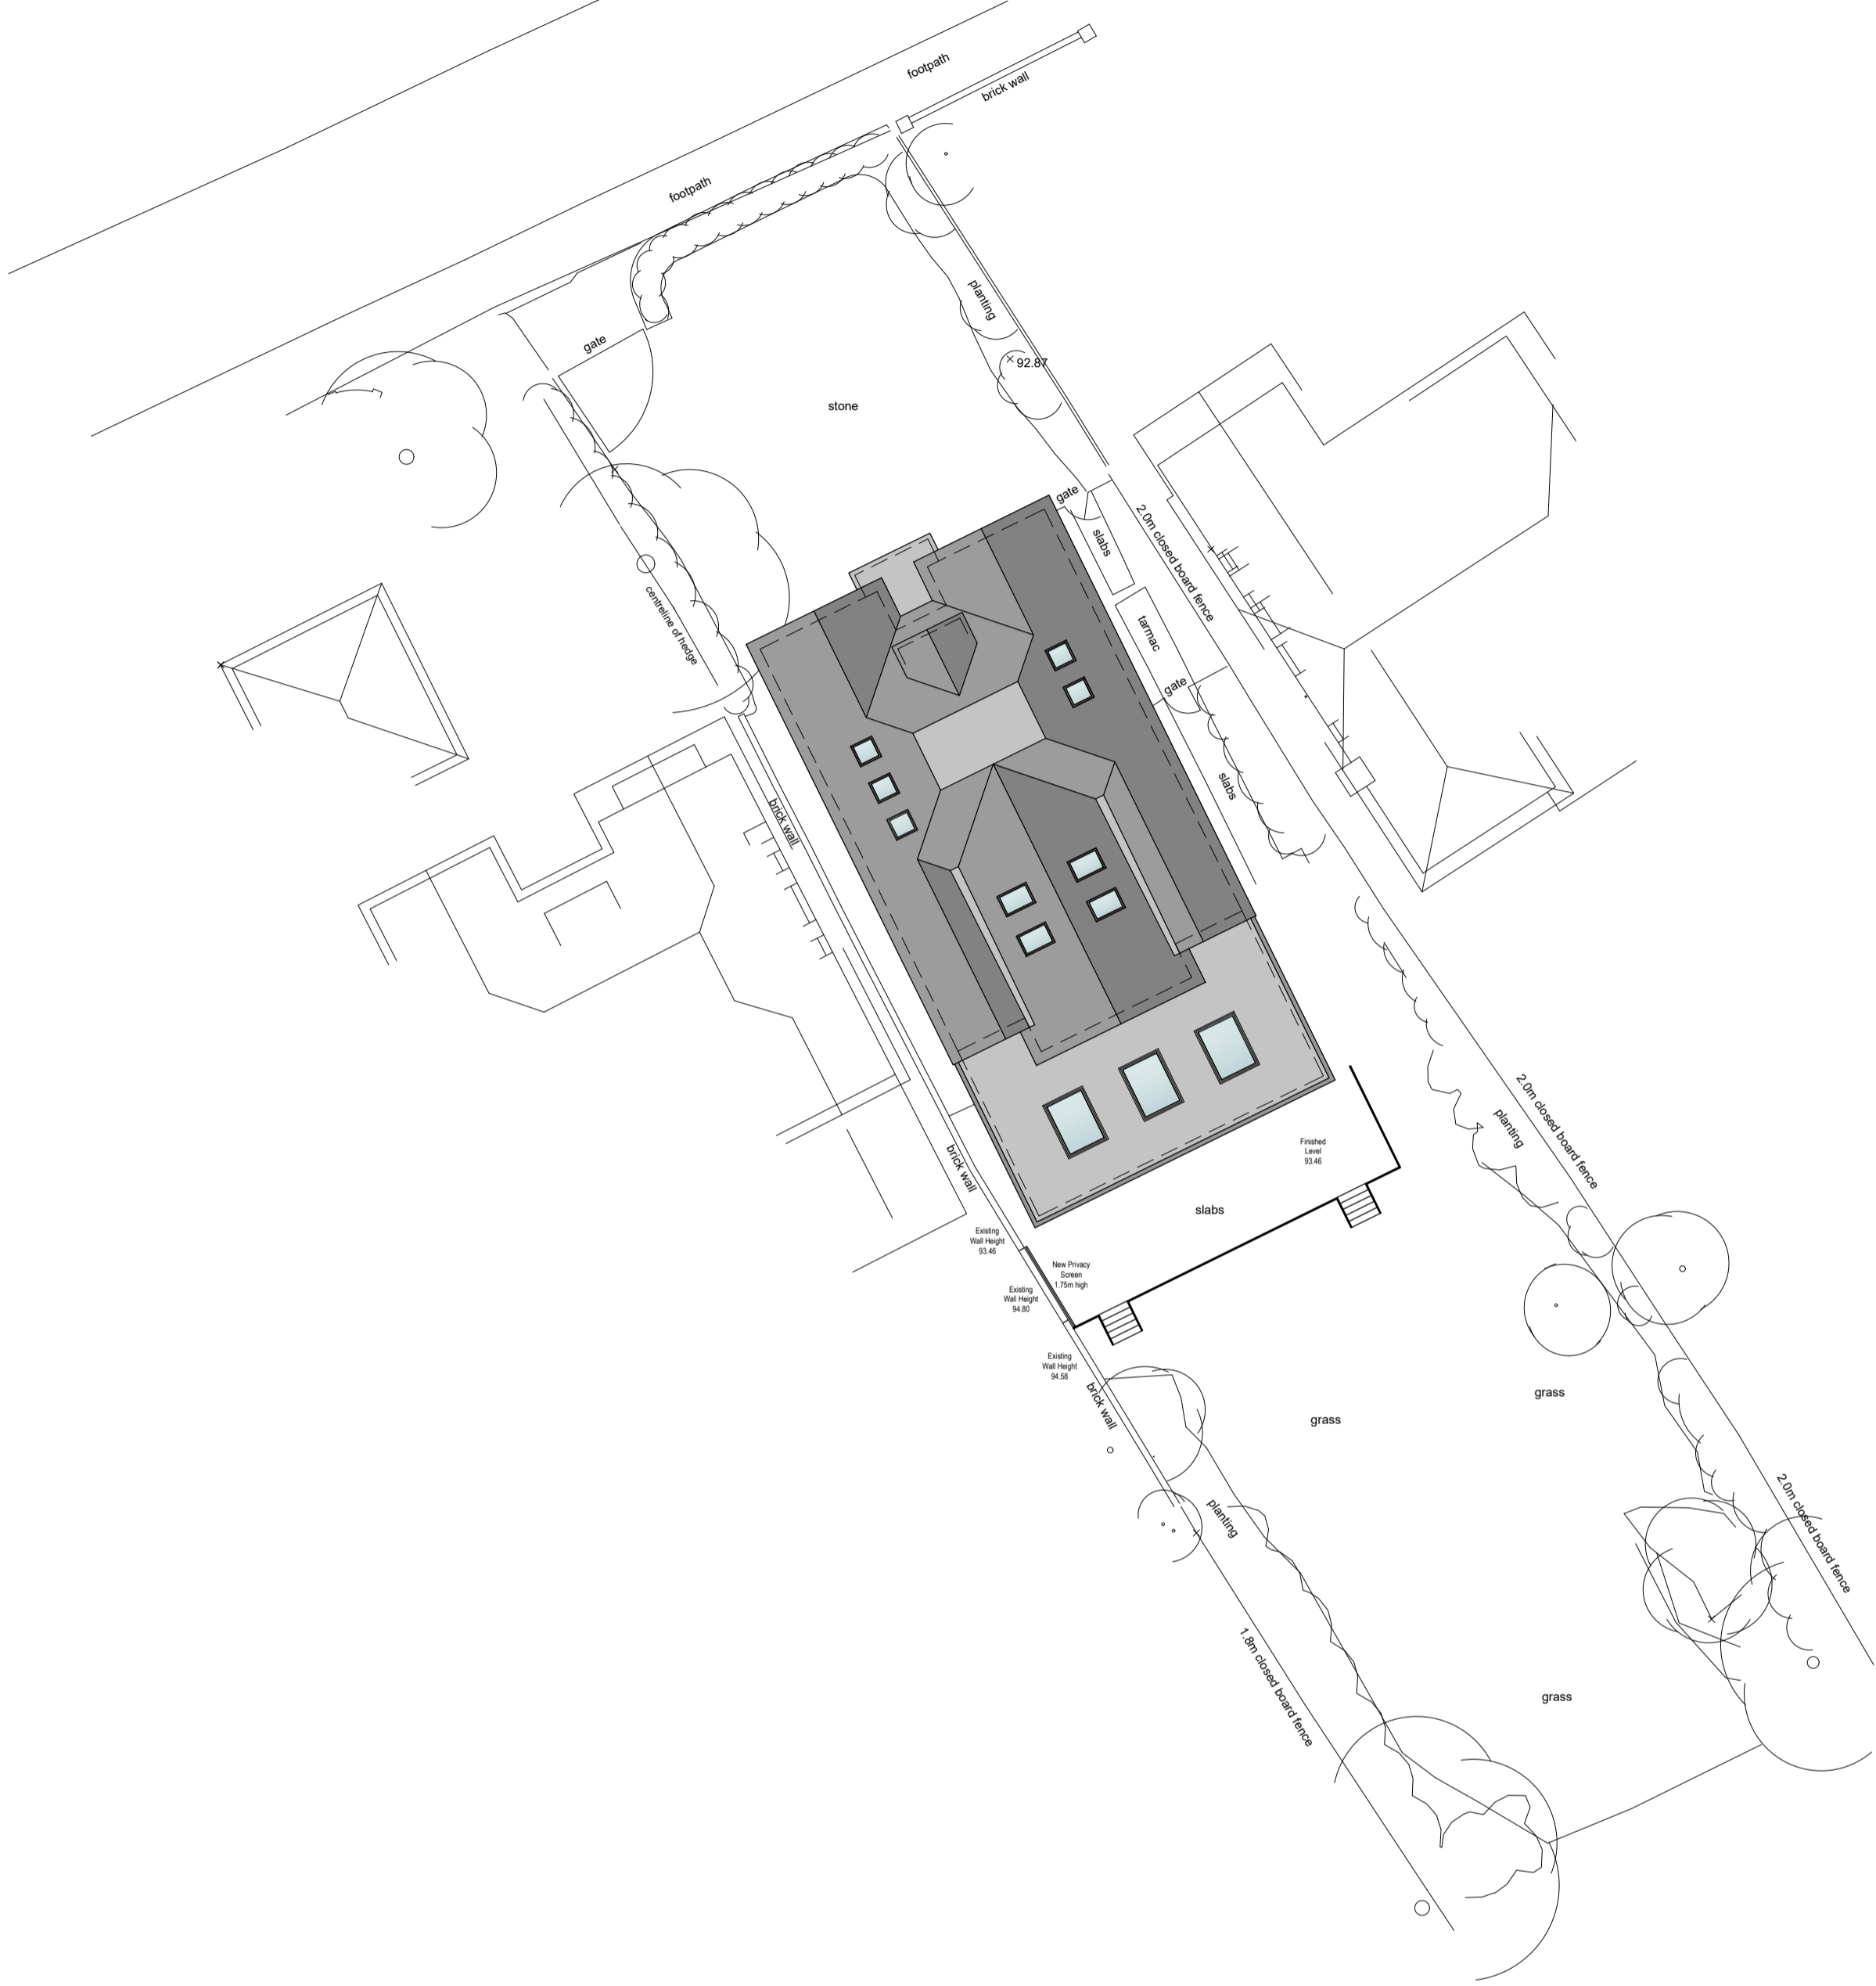

THIS DRAWING HAS BEEN PRODUCED FOR PLANNING PURPOSES ONLY. THIS IS NOT A WORKING DRAWING, FOR FURTHER INFORMATION CONTACT KALOTEC LTD.

Revisions:
A - Revised for resubmission - 15.11.2023

Street Scene (Scale 1:200)

CLIENT Colin Hatley		
SITE 120 Norsey Road, Billericay		
TITLE Proposed Site Plan & Street Scene Elevations		
SCALE 1:200 (A2)	DRAWING NO. KALO-0261-107	REVISION A
DATE June 21		
DRAWN PDB	CHECKED	
Kalotec Limited, Cams Hall, Fareham, Hampshire, PO16 8AB Telephone: 01329 227 424 Email: info@kalotec.co.uk Website: www.kalotec.co.uk COPYRIGHT © KALOTEC LIMITED		