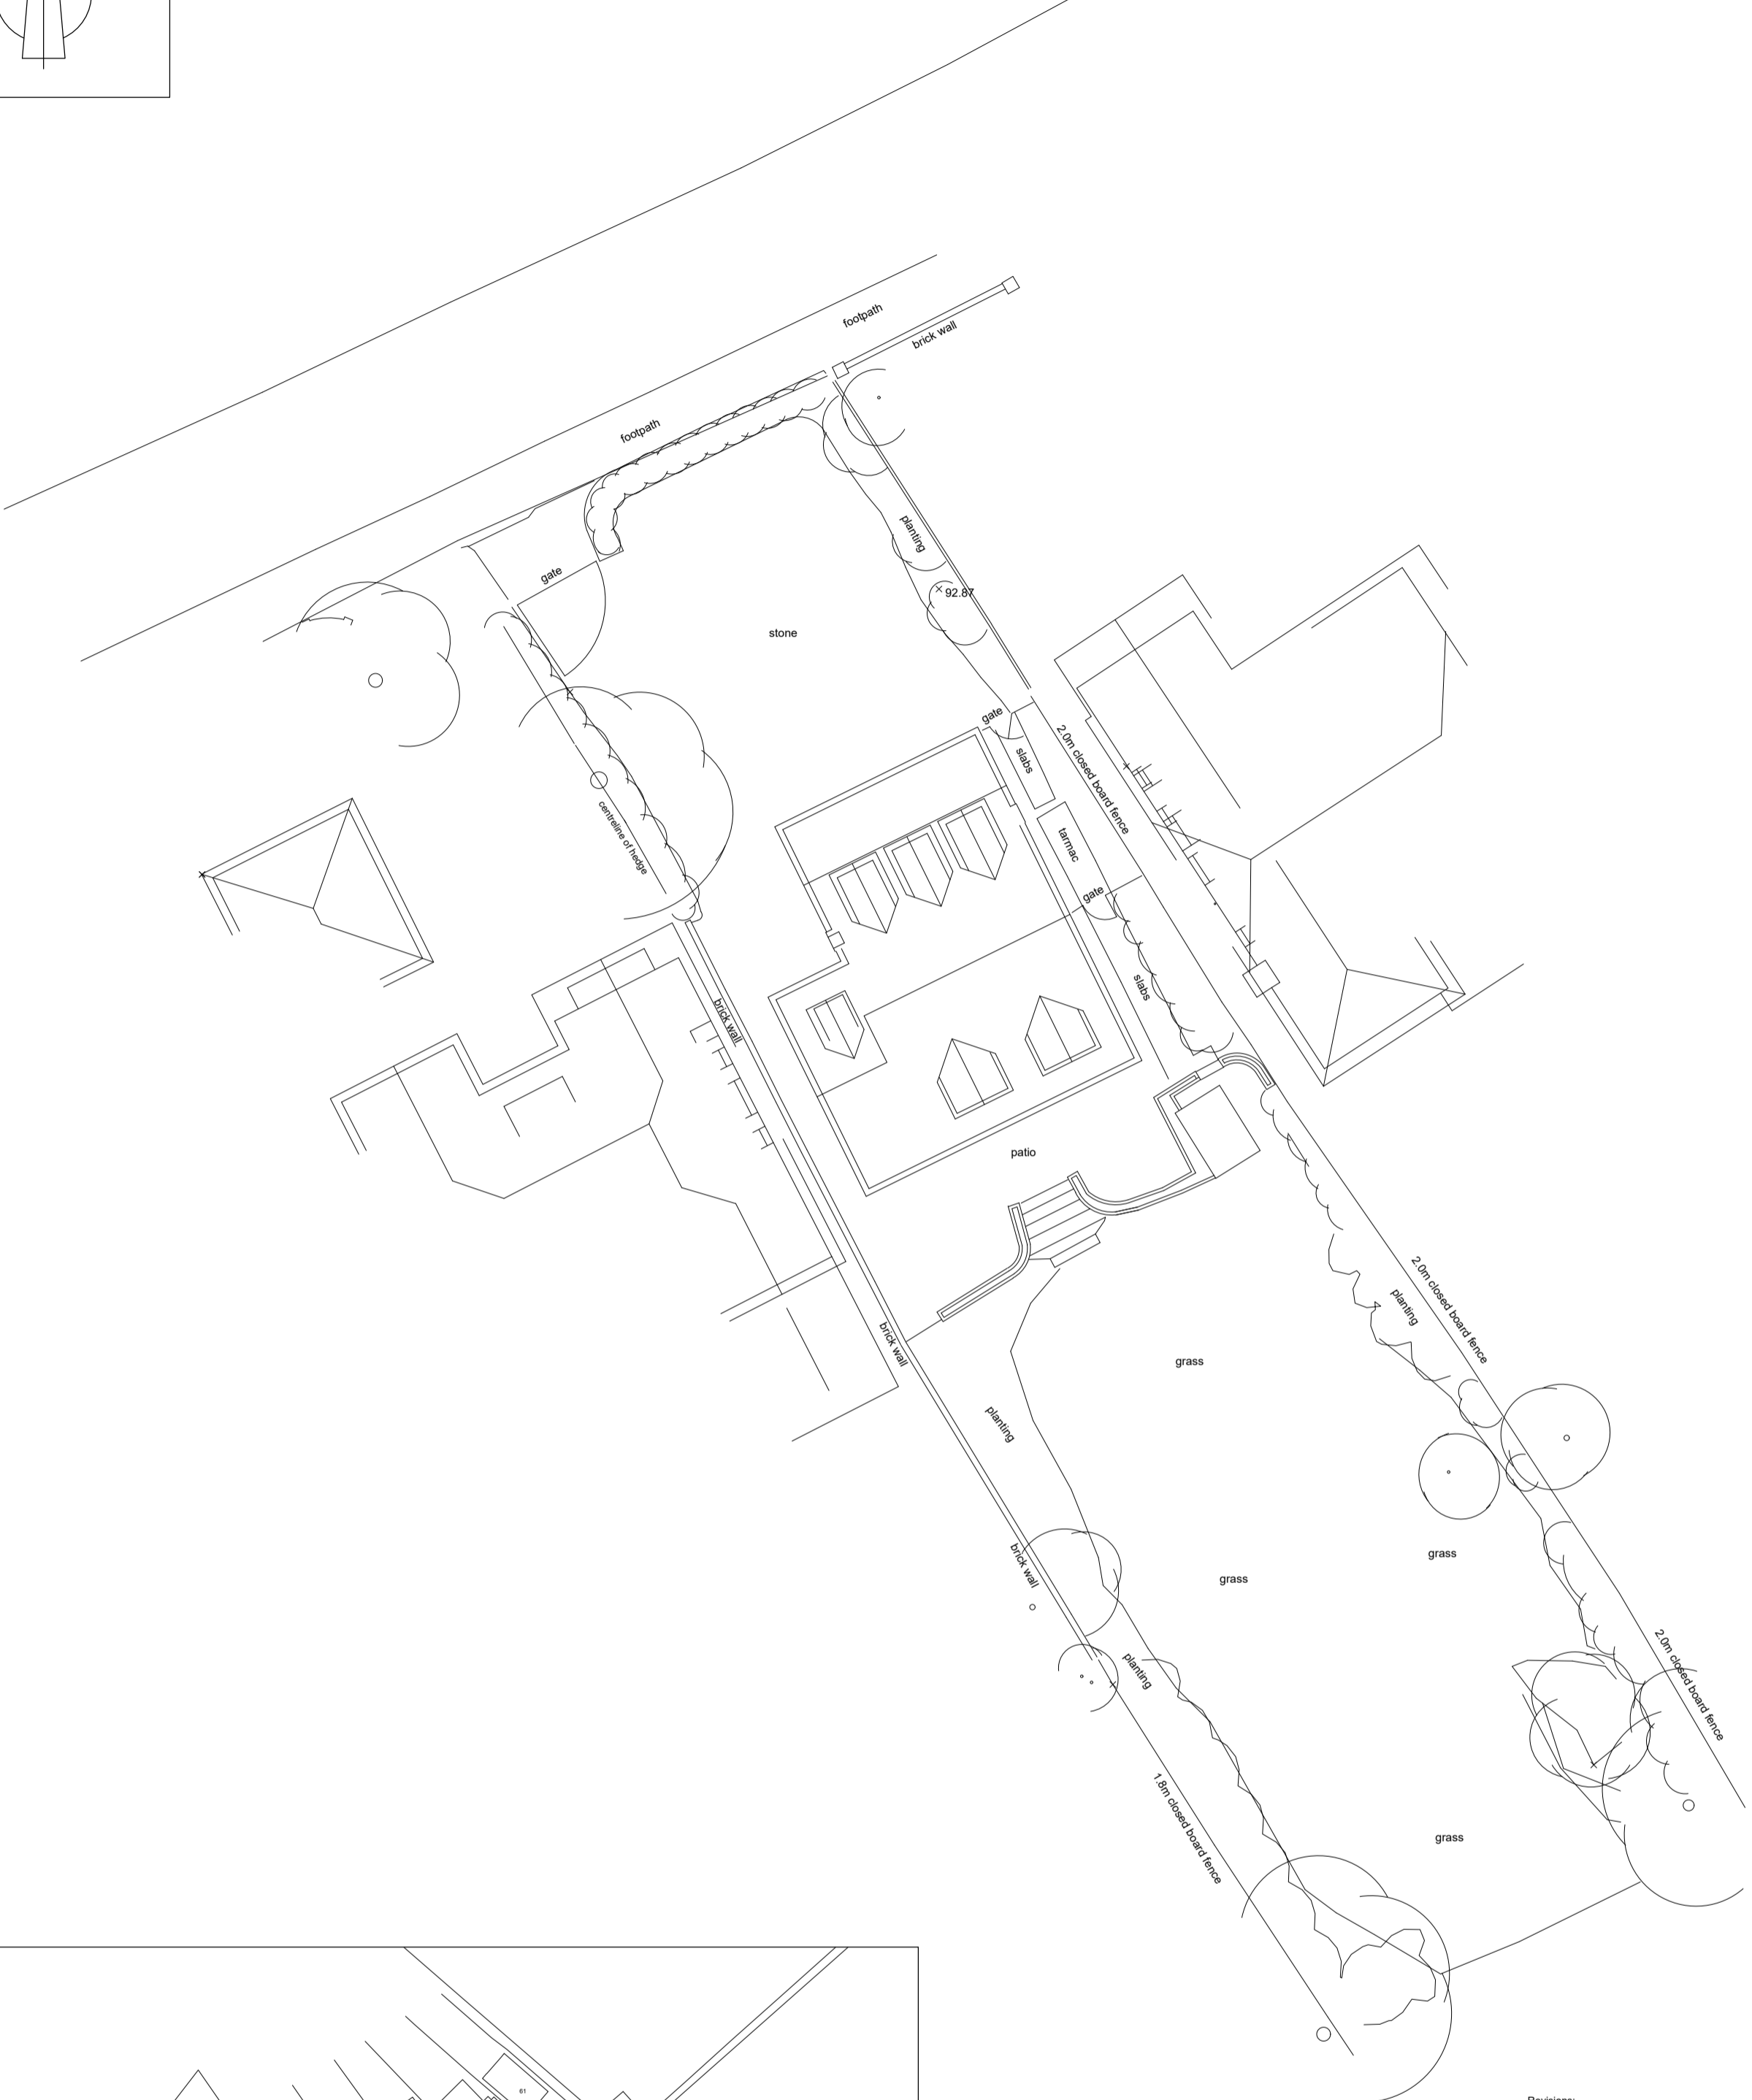

THIS DRAWING HAS BEEN PRODUCED FOR PLANNING PURPOSES ONLY, THIS IS NOT A WORKING DRAWING, FOR FURTHER INFORMATION CONTACT KALOTEC LTD.

Ordnance Survey (c) Crown Copyright 2021.
All rights reserved. Licence number 100022432

Location Plan (Scale 1:1250)

Revisions:
A - Revised for resubmission - 15.11.2023

CLIENT
Colin Hatley

SITE
120 Norsey Road, Billericay

TITLE
Existing Site Plan

SCALE	Varies (A2)	DRAWING NO.	REVISION
DATE	June 21	KALO-0261-104	A
DRAWN	CHECKED		
PDB			