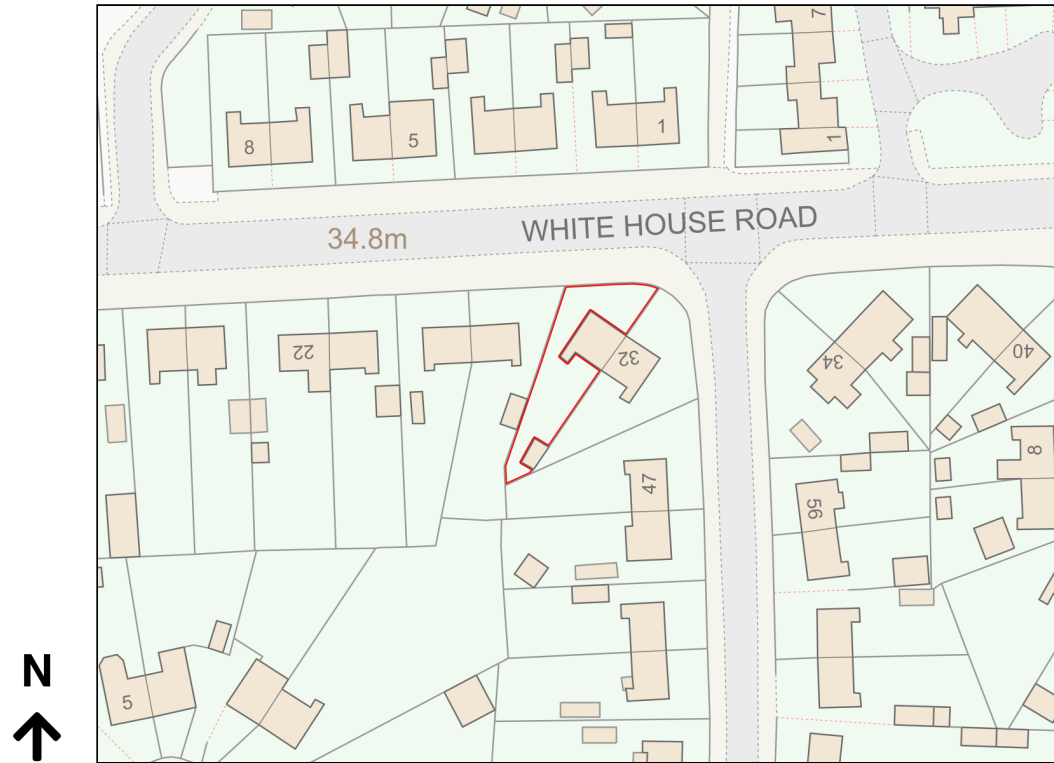

# Location Plan

Site Address: 30, White House Road, Bircotes, DN11 8EG

Date Produced: 12-Nov-2023

Scale: 1:1250 @A4

Planning Portal Reference: PP-12597613v1