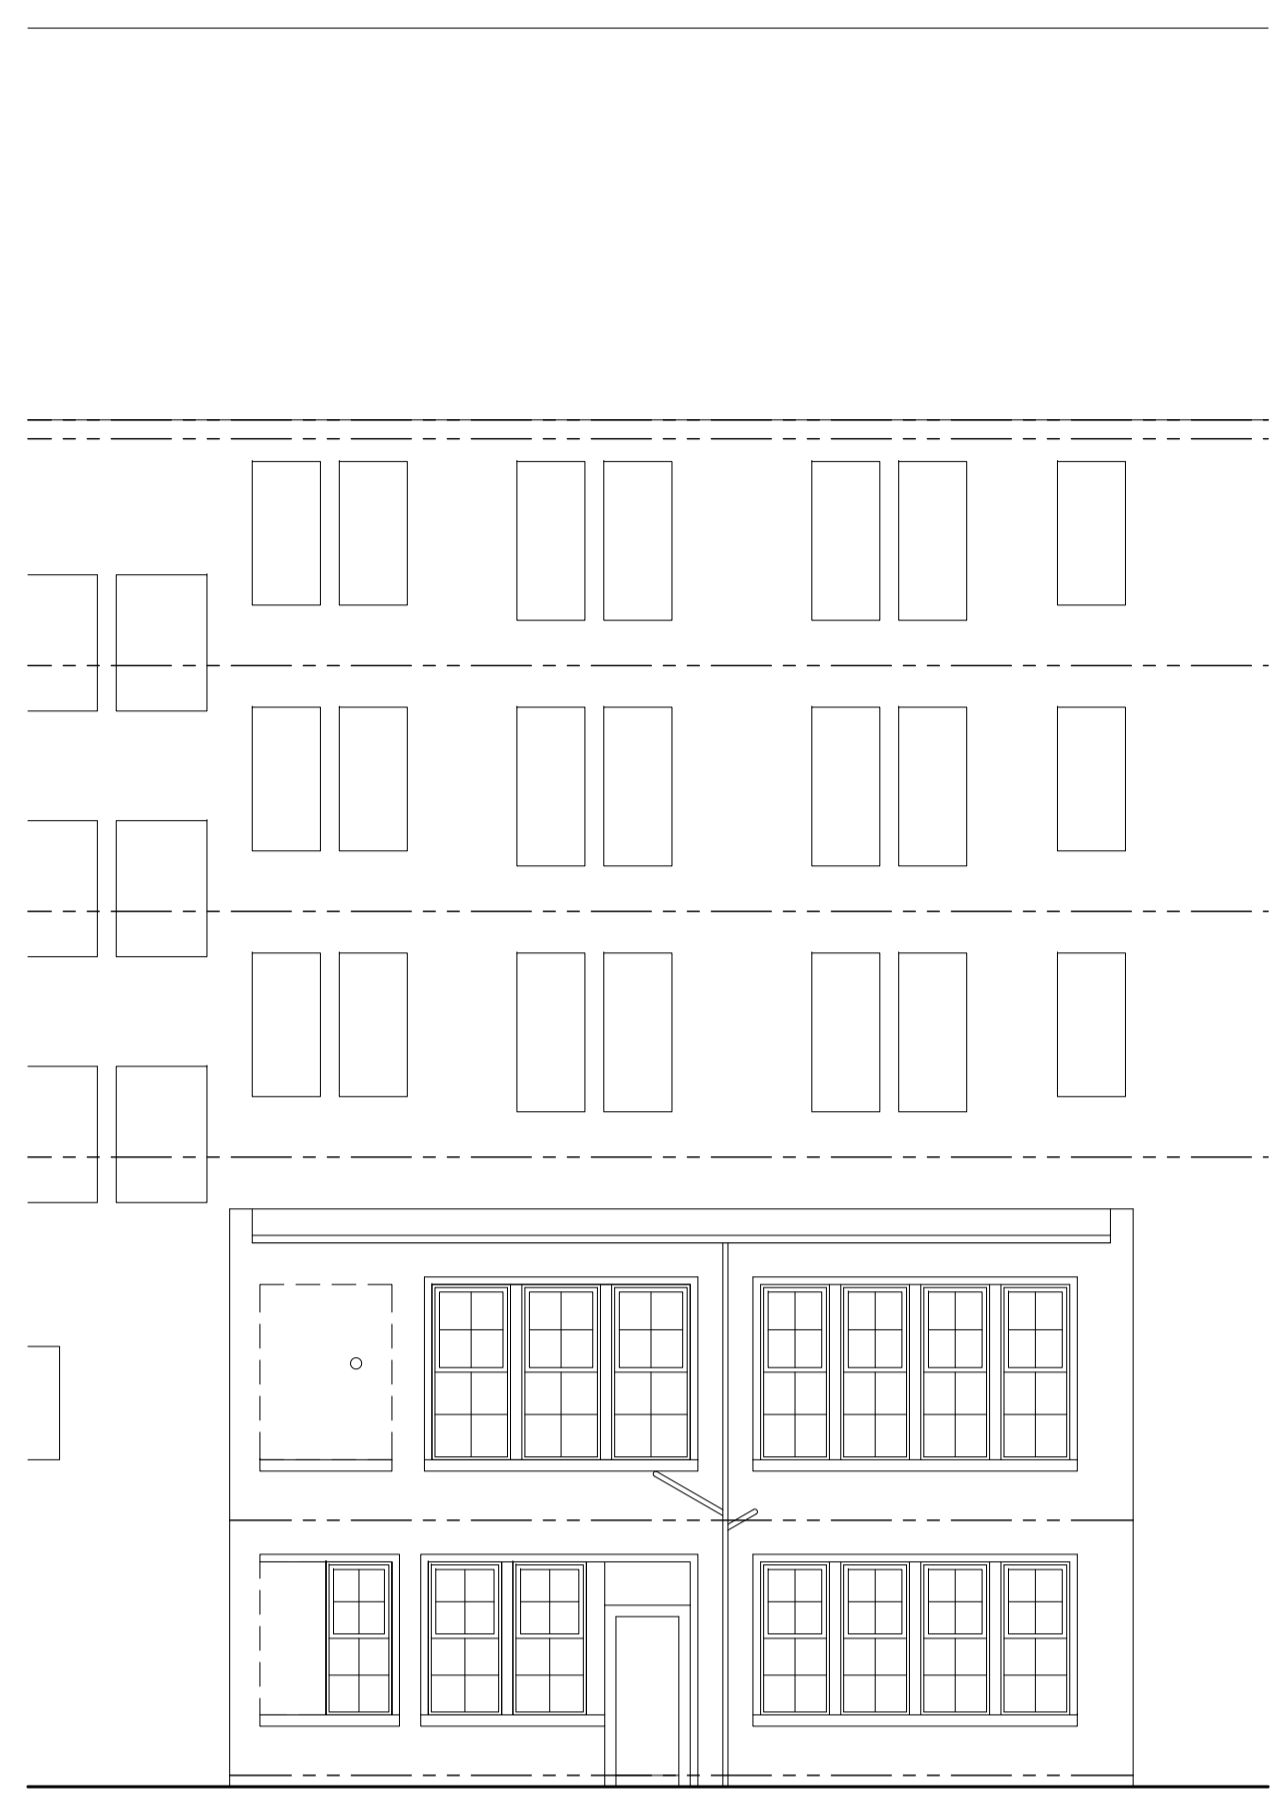

South-East Elevation [from Haddington Place] as Existing [1:100]

North-West Elevation [from Annandale Street Lane] as Existing [1:100]

North-East Sectional Elevation [from Annandale Street Lane] as Existing [1:100]

Lower Ground Floor Plan as Existing [1:100]

Ground Floor Plan as Existing [1:100]