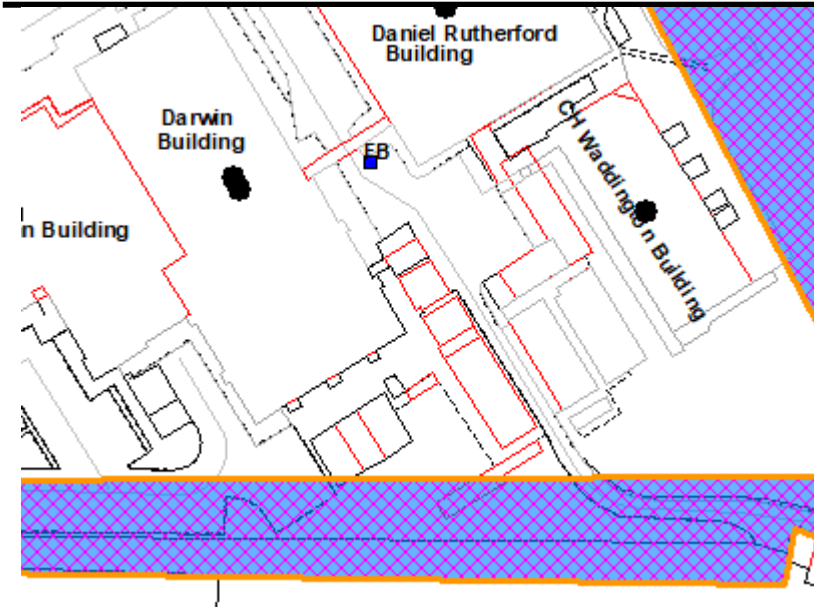

Neighbours Notified for 23/06561/FUL Date 20 November 2023

Location Plan

Reproduction from the Ordnance Survey mapping with permission of the Controller of Her Majesty's Stationery Office
© Crown Copyright.
Unauthorised reproduction infringes Crown copyright and may lead to prosecution or civil proceedings. Licence
Number 100023420 The City of Edinburgh Council 2012.