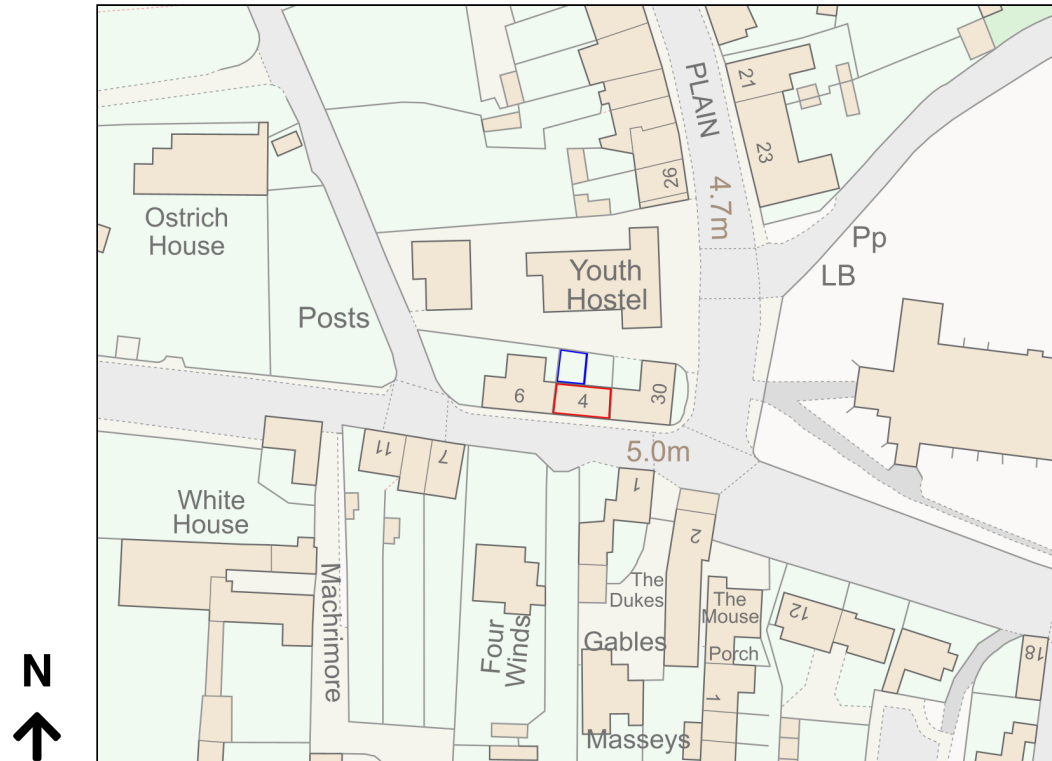

Location Plan

Site Address: Daisys Cottage, 4, Burnt Street, Wells-next-the-sea, NR23 1HR

Date Produced: 03-Nov-2023

Scale: 1:1250 @A4

Planning Portal Reference: PP-12579026v1