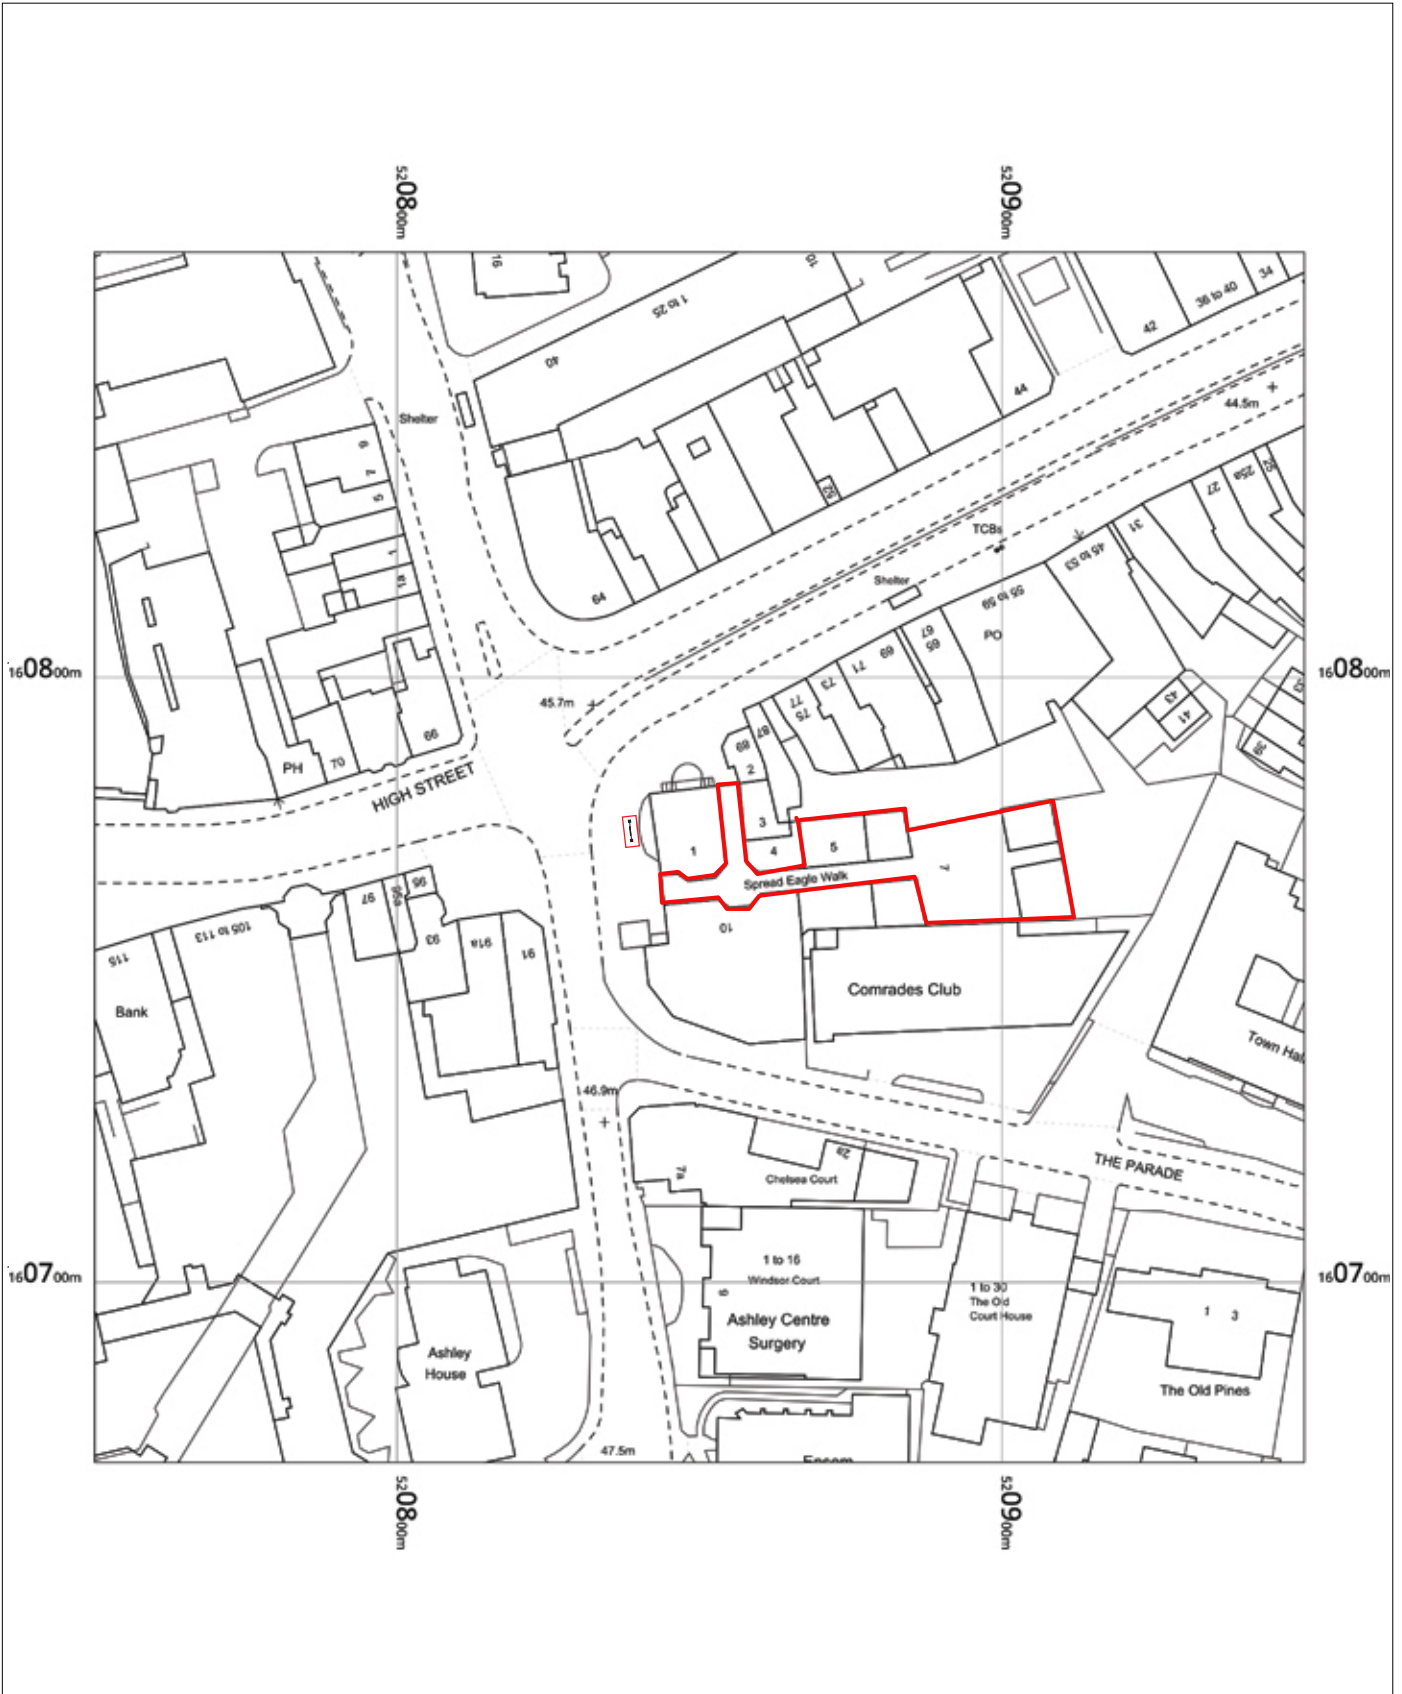

# Fever KT19 8DN

OSMasterMap 1250/2500/10000 scale  
Friday, October 20, 2023, ID: CM-01131645  
[www.centremapslive.co.uk](http://www.centremapslive.co.uk)

1:1250 scale print at A4, Centre: 520850 E, 160770 N

©Crown Copyright Ordnance Survey. Licence no. AC0000849896