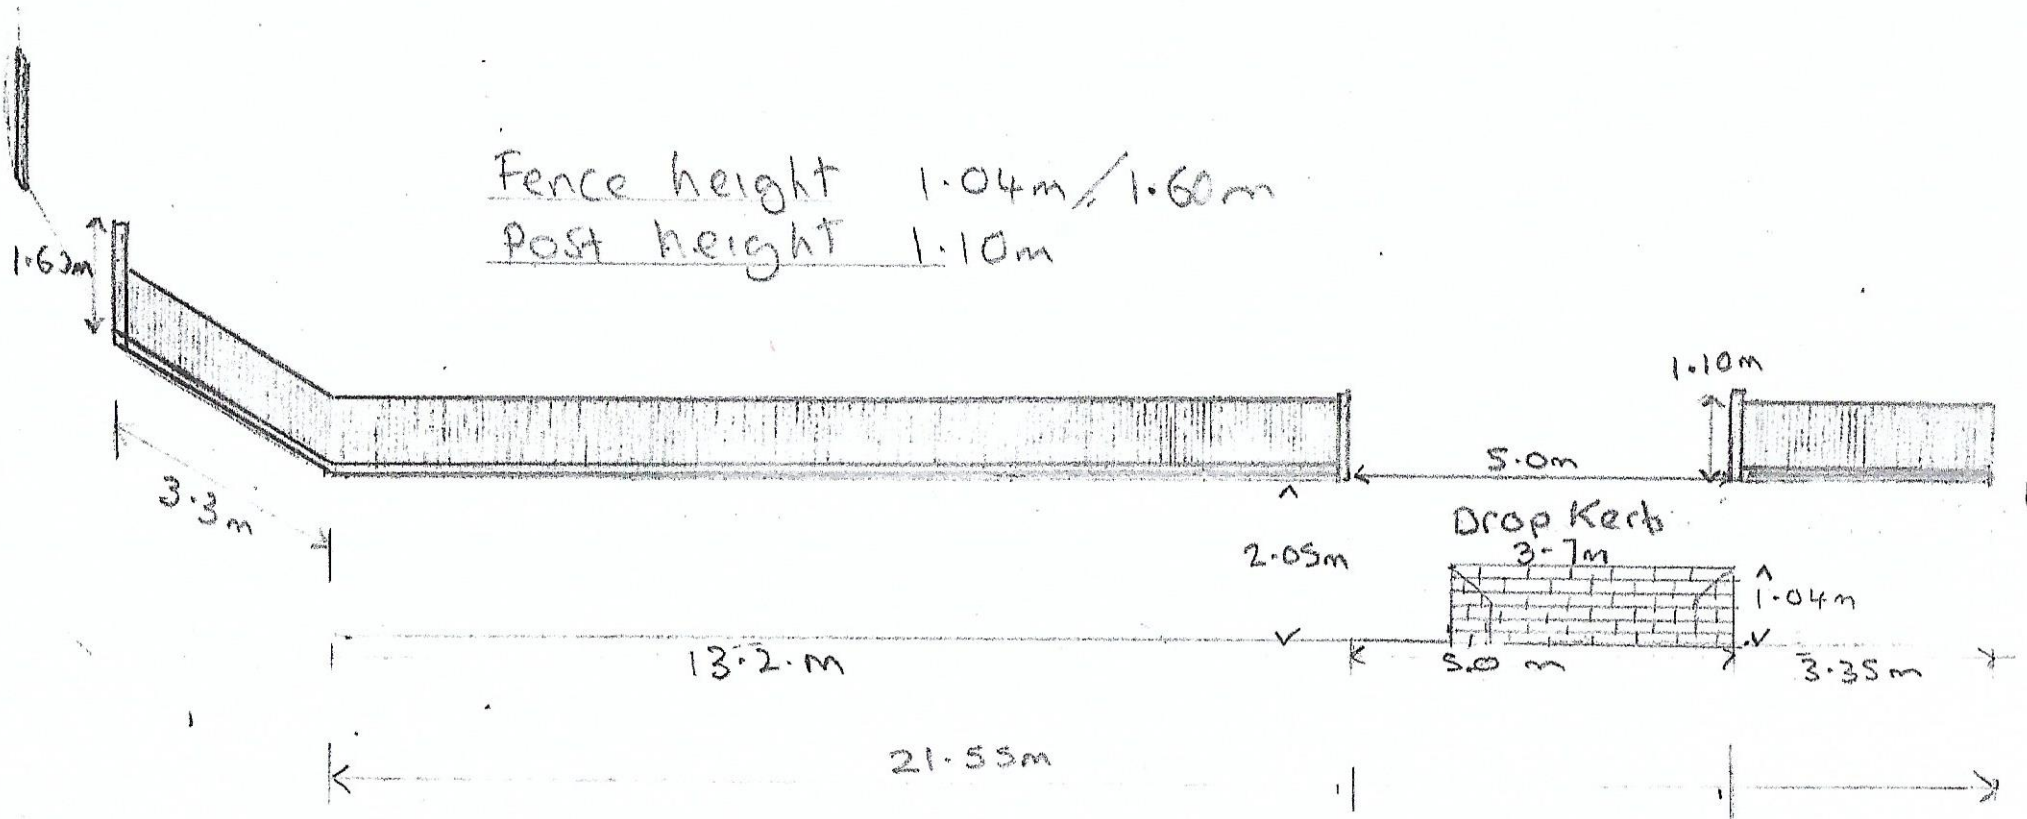

Fence height 1.04m
Post height 1.6m

TOUCY
Rectory Lane
Sidecup
DAIK 4QW
Existing fence - Knoll Rd

Scale 1:100

TOUCY
 Rectory Lane
 sidcup
 DA14 4QW

Existing Fence - Rectory Lane

Scale 1:100