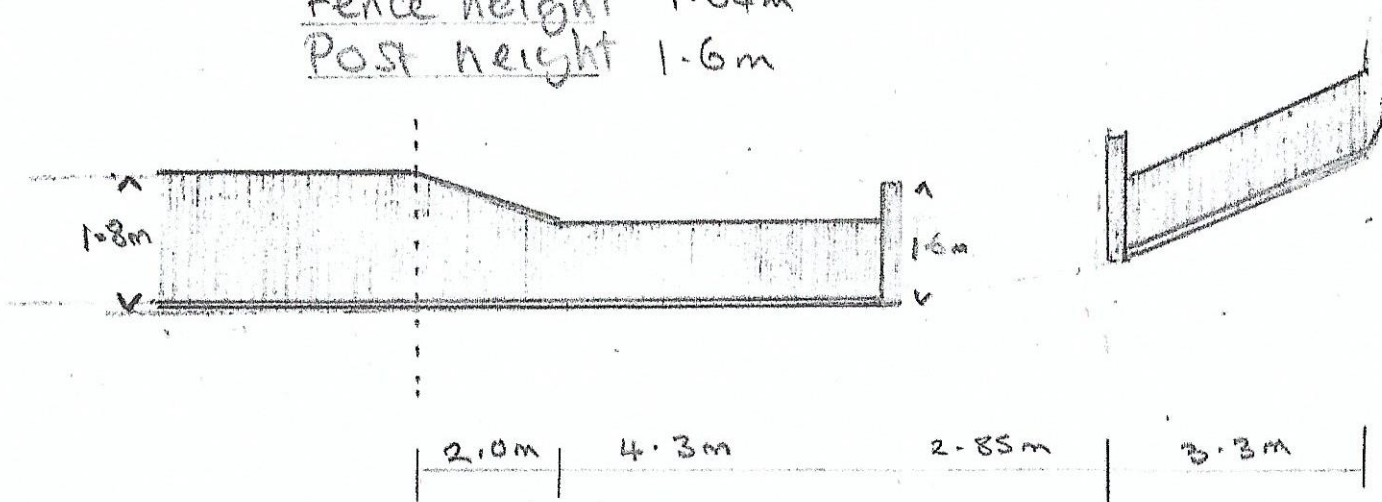

Fence height 1.04m
Post height 1.6m

TOUCY
Rectory Lane
Sidecup
DAIK 4QW
Existing fence - Knoll Rd

Scale 1:100

TOUCY
 Rectory Lane
 sidcup
 DA14 4QW

Existing Fence - Rectory Lane

Scale 1:100