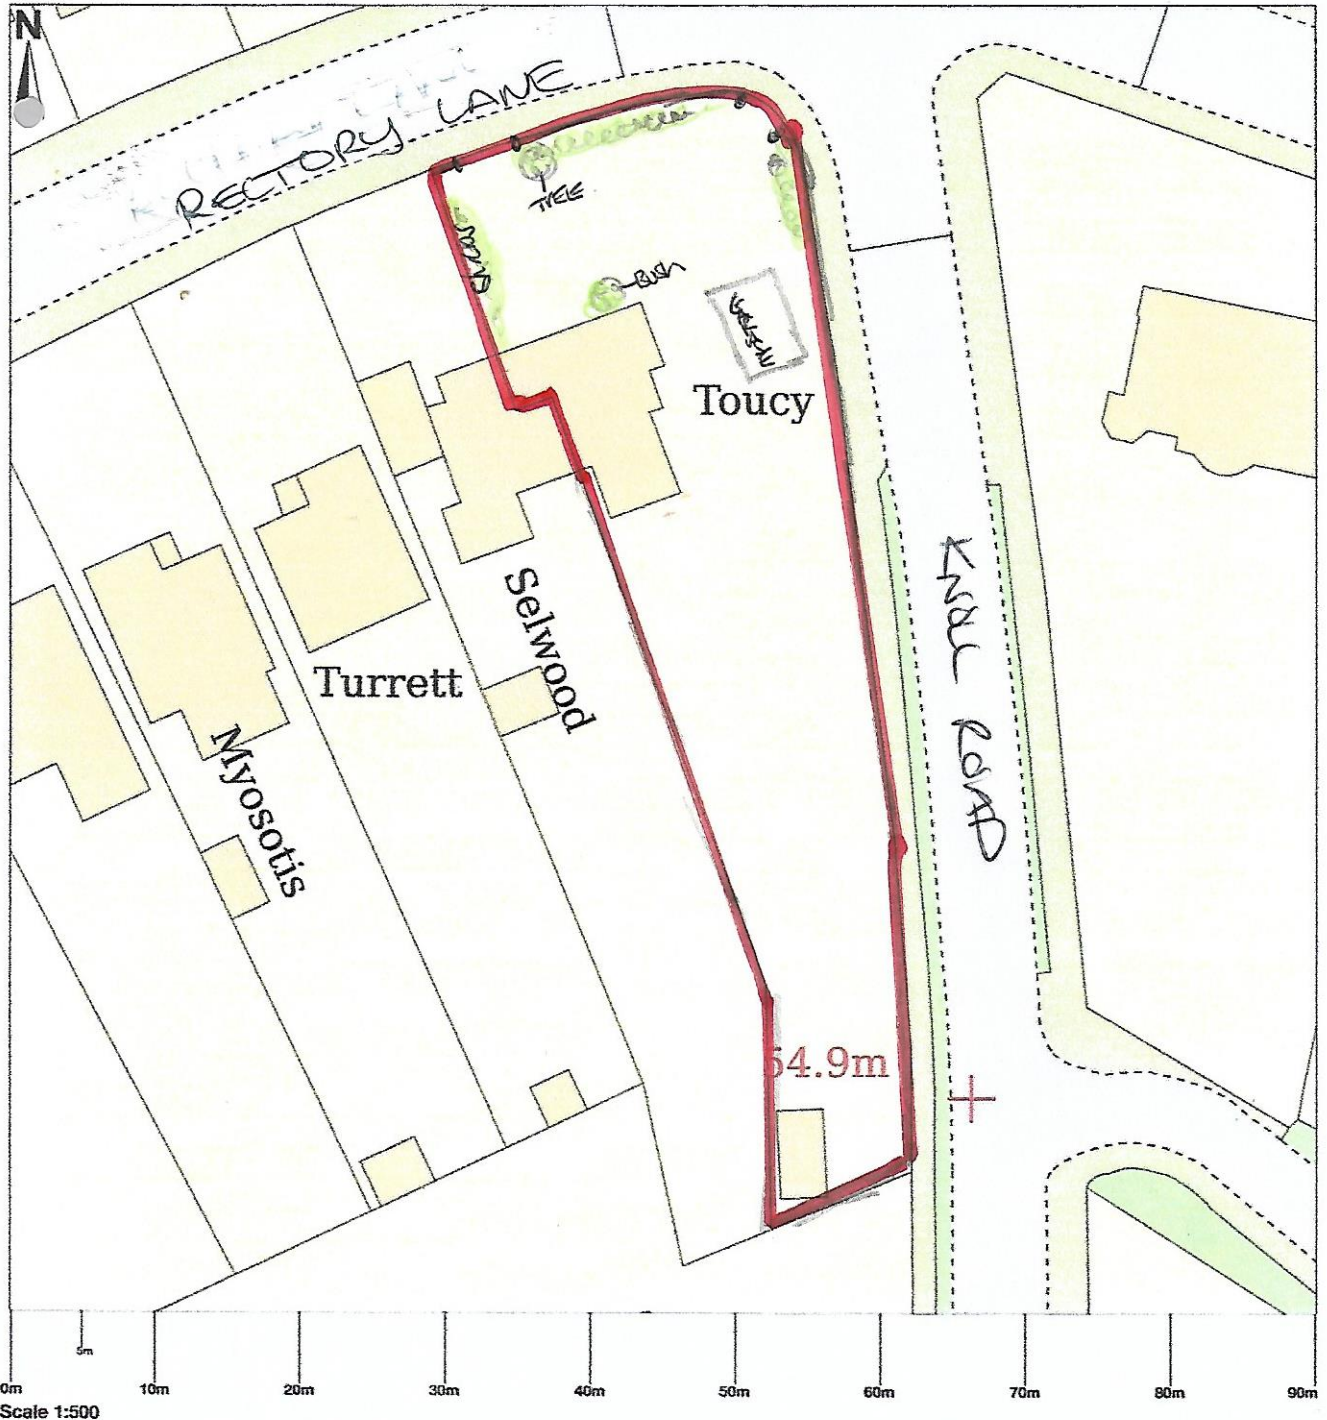

Toucy, Rectory Lane, Sidcup, DA14 4QW

© Crown copyright and database rights 2023 OS 100054135. Map area bounded by: 546904,171626 546994,171716. Produced on 18 October 2023 from the OS National Geographic Database. Supplied by UKPlanningMaps.com. Unique plan reference: b90e/uk/1015305/1369491

- KEY**
-  = Trees + Shrubs.
 -  = openings onto drive
 -  = Fences in Place (along red lines) AT front and side of Property