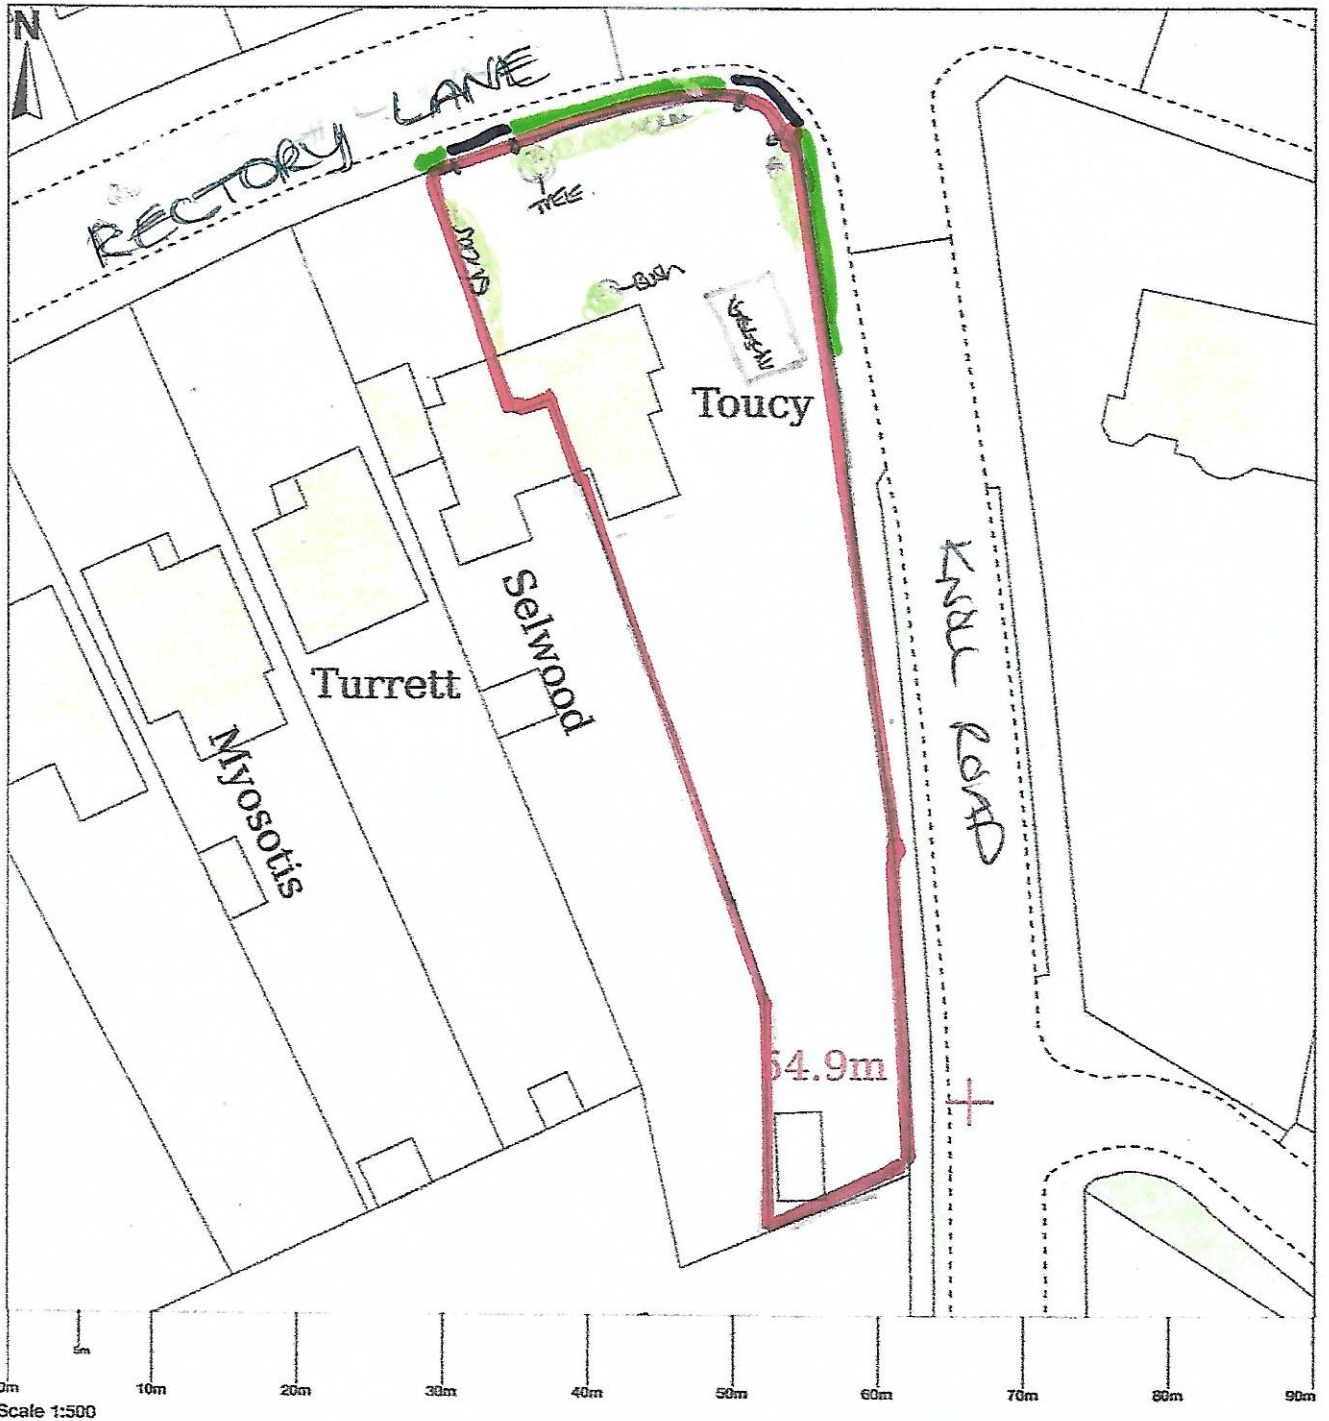

Toucy, Rectory Lane, Sidcup, DA14 4QW

© Crown copyright and database rights 2023 OS 100054135. Map area bounded by: 546904,171626 546994,171716. Produced on 18 October 2023 from the OS National Geographic Database. Supplied by UKPlanningMaps.com. Unique plan reference: b90e/uk/1015305/1369491

NEW FENCE

Trees + Shrubs

KEY

NEW GATES